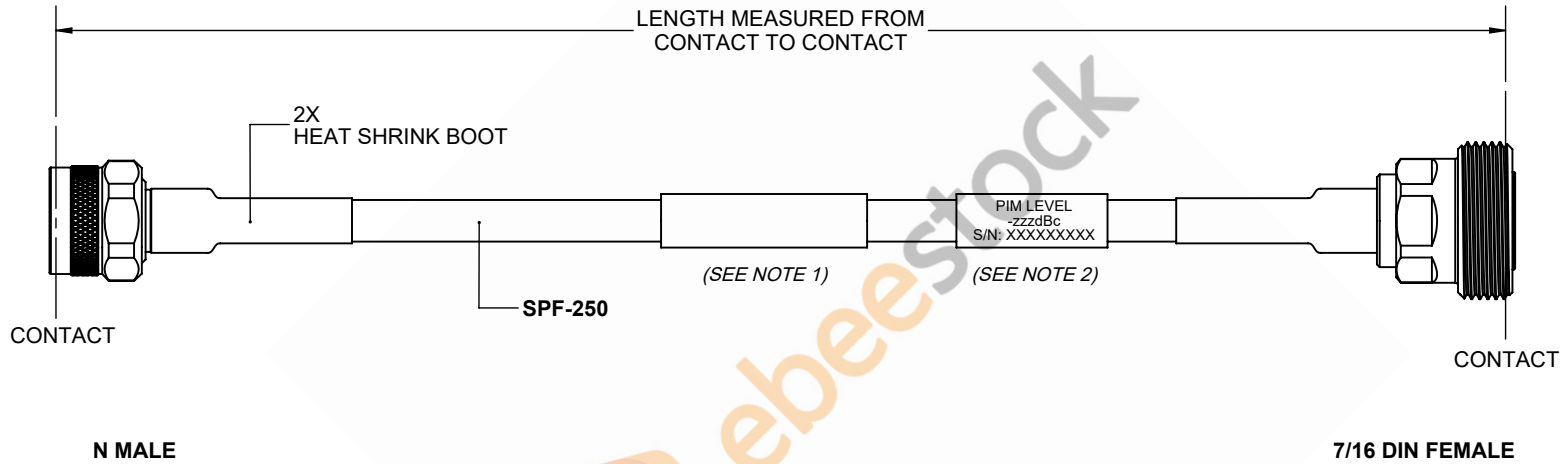

Fire Rated 7/16 DIN Female to N Male Low PIM Cable 50 CM Length Using SPF-250 Coax Using Times Microwave Parts

| REVISIONS | | | |
|-----------|-----------------|-----------|------------|
| REV. | DESCRIPTION | DATE | APPROVED |
| A | INITIAL RELEASE | 9/21/2021 | A. GANWANI |

NOTES:

1. CABLES 84" AND UNDER HAVE 1 LABEL CENTERED. CABLES OVER 84" HAVE 2 LABELS, ONE AT EACH END 12.0" FROM THE END OF THE CONNECTOR.
2. 6" FROM CABLE END 1 PLACE FOR ALL LENGTHS OF CABLE.

THESE COMMODITIES, TECHNOLOGY OR SOFTWARE WERE EXPORTED FROM THE UNITED STATES IN ACCORDANCE WITH THE EXPORT ADMINISTRATION REGULATIONS. DIVERSION CONTRARY TO U.S. LAW PROHIBITED.

| | | | | | |
|---|-----------|--|----------|---|--|
| UNLESS OTHERWISE SPECIFIED LEADING DIMENSIONS ARE INCHES DIMENSIONS IN [] ARE MILLIMETERS TOLERANCES: .X = ±.2 [.508] FRACTIONS ± 1/32 .XX = ±.02 [.51] ± 1/32 .XXX = ±.005 [.13] ANGLES ± 1° CABLE LENGTH (L) TOLERANCES: L ≤ 12 [305] = +1 [25] / -0 12 [305] < L ≤ 60 [1524] = +2 [51] / -0 60 [1524] < L ≤ 120 [3048] = +4 [102] / -0 120 [3048] < L ≤ 300 [7620] = +6 [152] / -0 300 [7620] < L = +5%L / -0 ALL DIMENSIONS SHOWN ARE FOR REFERENCE ONLY. | | <p>8TH FLOOR, BUILDING 1, YONGFU SCIENCE AND TECHNOLOGY CENTER INDUSTRIAL PARK, NANZHA DISTRICT 5, HUMEN, 523900, DONGGUAN, GUANGDONG, CHINA WEBSITE: www.ebeestock.com EMAIL: sales@ebeestock.com</p> | | THIRD-ANGLE PROJECTION THE INFORMATION AND DESIGN IN THIS DOCUMENT IS THE PROPERTY OF EBESTOCK CORPORATION ALL RIGHTS RESERVED. SHEET 1 OF 1 SCALE N/A | |
| SIZE | CAGE CODE | DRAWN BY | ITEM NO. | REV | |
| A | 53919 | K.DANG | ET16918 | A | |