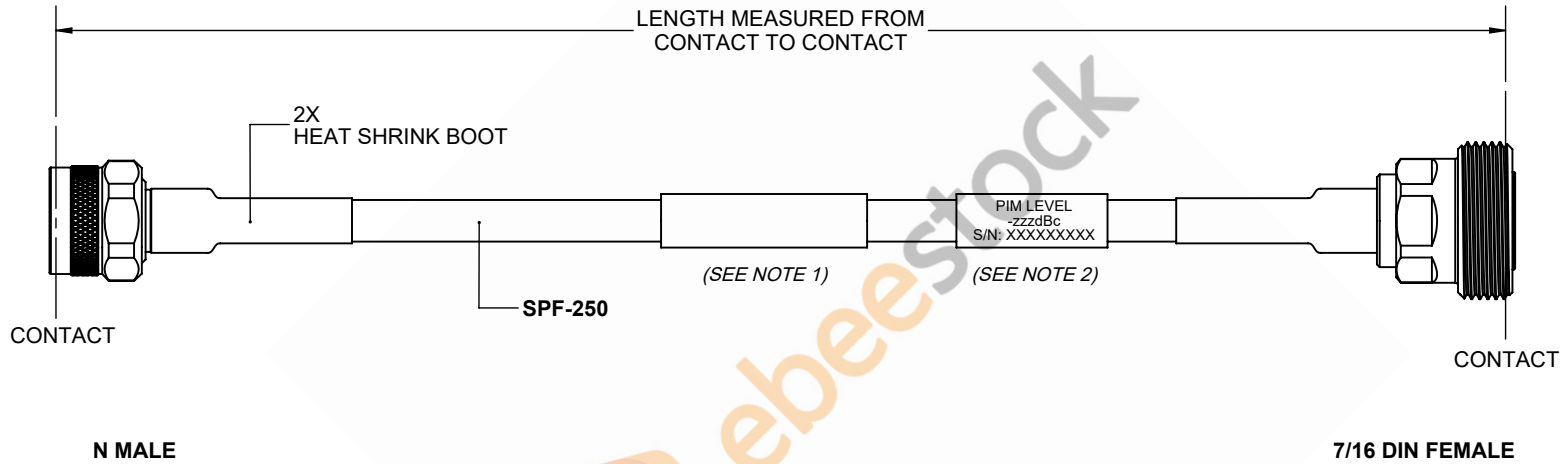

# Fire Rated 7/16 DIN Female to N Male Low PIM Cable 100 CM Length Using SPF-250 Coax Using Times Microwave Parts

REVISIONS			
REV.	DESCRIPTION	DATE	APPROVED
A	INITIAL RELEASE	9/21/2021	A. GANWANI

## NOTES:

1. CABLES 84" AND UNDER HAVE 1 LABEL CENTERED. CABLES OVER 84" HAVE 2 LABELS, ONE AT EACH END 12.0" FROM THE END OF THE CONNECTOR.
2. 6" FROM CABLE END 1 PLACE FOR ALL LENGTHS OF CABLE.

THESE COMMODITIES, TECHNOLOGY OR SOFTWARE WERE EXPORTED FROM THE UNITED STATES IN ACCORDANCE WITH THE EXPORT ADMINISTRATION REGULATIONS. DIVERSION CONTRARY TO U.S. LAW PROHIBITED.