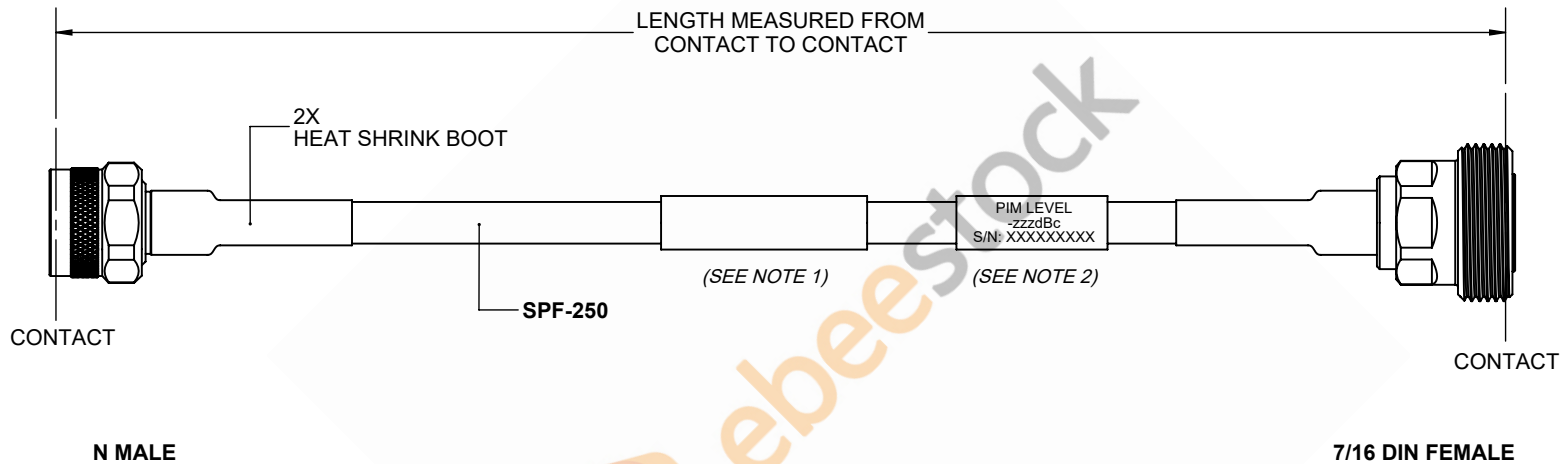

Fire Rated 7/16 DIN Female to N Male Low PIM Cable 200 CM Length Using SPF-250 Coax Using Times Microwave Parts

REVISIONS			
REV.	DESCRIPTION	DATE	APPROVED
A	INITIAL RELEASE	9/21/2021	A. GANWANI

NOTES:

1. CABLES 84" AND UNDER HAVE 1 LABEL CENTERED. CABLES OVER 84" HAVE 2 LABELS, ONE AT EACH END 12.0" FROM THE END OF THE CONNECTOR.
2. 6" FROM CABLE END 1 PLACE FOR ALL LENGTHS OF CABLE.

THESE COMMODITIES, TECHNOLOGY OR SOFTWARE WERE EXPORTED FROM THE UNITED STATES IN ACCORDANCE WITH THE EXPORT ADMINISTRATION REGULATIONS. DIVERSION CONTRARY TO U.S. LAW PROHIBITED.

UNLESS OTHERWISE SPECIFIED LEADING DIMENSIONS ARE INCHES DIMENSIONS IN [] ARE MILLIMETERS