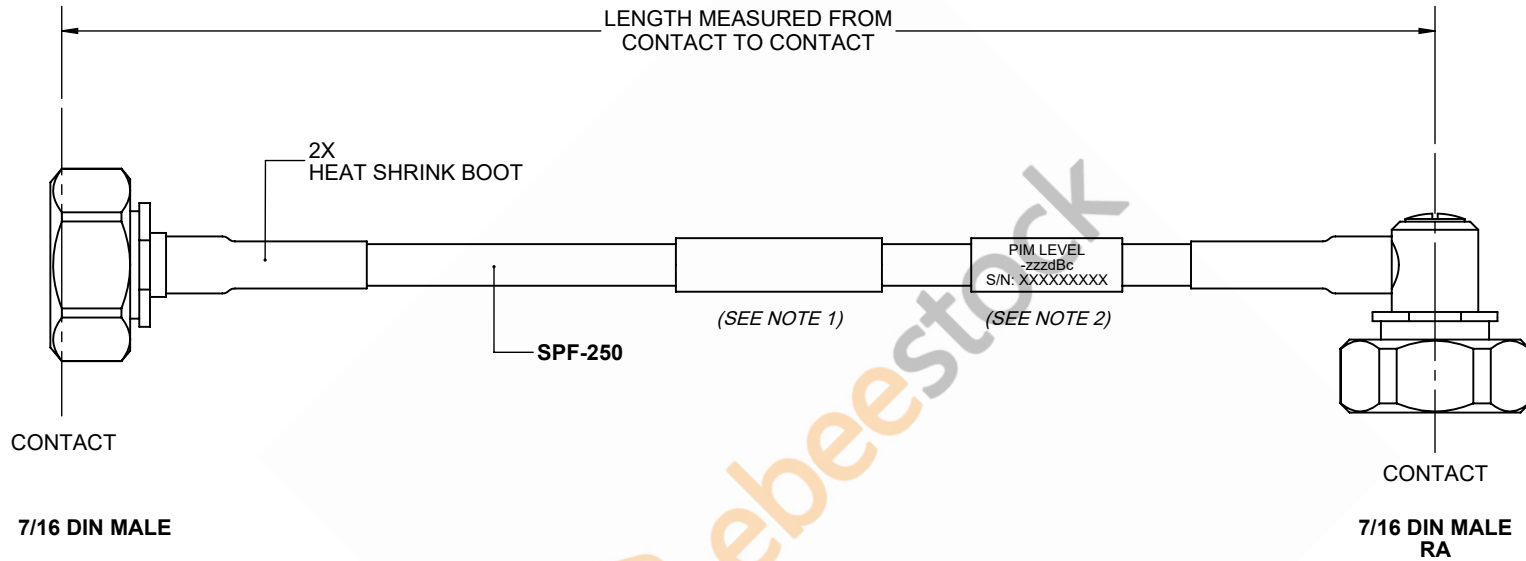

Fire Rated 7/16 DIN Male to 7/16 DIN Male Right Angle Low PIM Cable 12 Inch Length Using SPF-250 Coax Using Times Microwave Parts

REVISIONS			
REV.	DESCRIPTION	DATE	APPROVED
A	INITIAL RELEASE	9/21/2021	A. GANWANI

NOTES:

1. CABLES 84" AND UNDER HAVE 1 LABEL CENTERED. CABLES OVER 84" HAVE 2 LABELS, ONE AT EACH END 12.0" FROM THE END OF THE CONNECTOR.
2. 6" FROM CABLE END 1 PLACE FOR ALL LENGTHS OF CABLE.

THESE COMMODITIES, TECHNOLOGY OR SOFTWARE WERE EXPORTED FROM THE UNITED STATES IN ACCORDANCE WITH THE EXPORT ADMINISTRATION REGULATIONS. DIVERSION CONTRARY TO U.S. LAW PROHIBITED.

UNLESS OTHERWISE SPECIFIED LEADING DIMENSIONS ARE INCHES DIMENSIONS IN [] ARE MILLIMETERS

TOLERANCES:

.X = ±.2 [5.08]	FRACTIONS
.XX = ±.02 [.51]	± 1/32
.XXX = ±.005 [.13]	ANGLES ± 1°

CABLE LENGTH (L) TOLERANCES:

L ≤ 12 [305]	= +1 [25] / -0
12 [305] < L ≤ 60 [1524]	= +2 [51] / -0
60 [1524] < L ≤ 120 [3048]	= +4 [102] / -0
120 [3048] < L ≤ 300 [7620]	= +6 [152] / -0
300 [7620] < L	= +5%L / -0

ALL DIMENSIONS SHOWN ARE FOR REFERENCE ONLY.