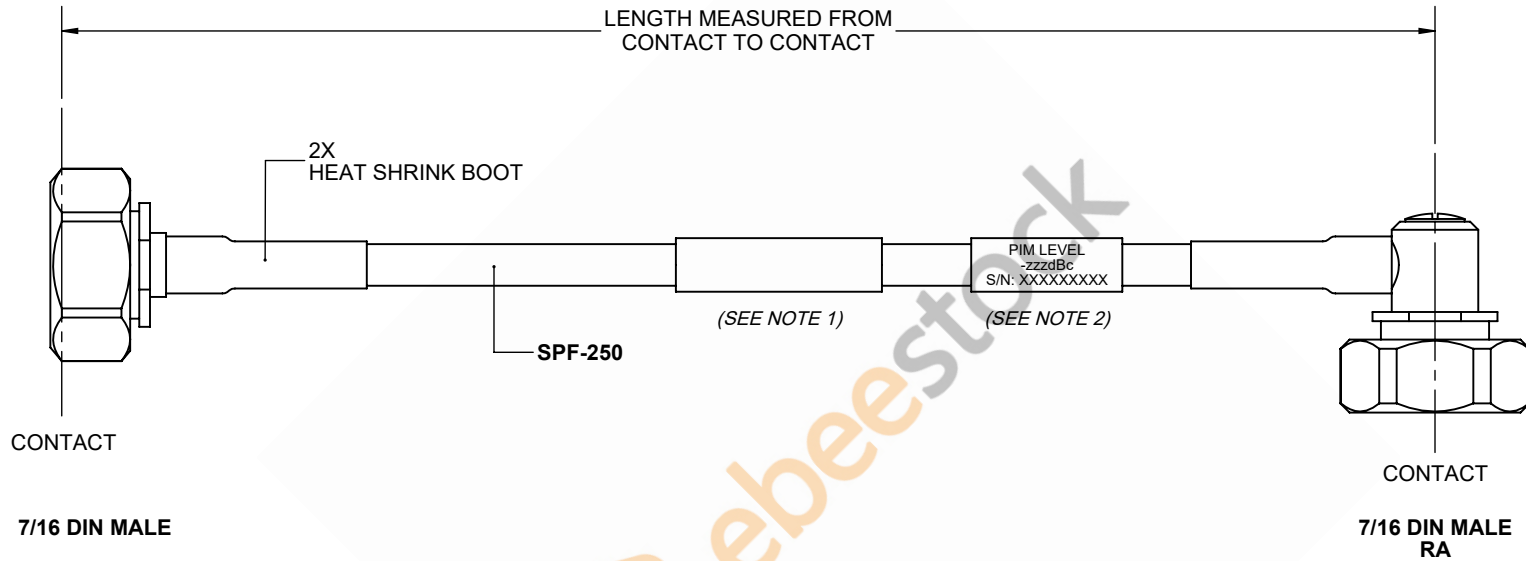

Fire Rated 7/16 DIN Male to 7/16 DIN Male Right Angle Low PIM Cable 24 Inch Length Using SPF-250 Coax Using Times Microwave Parts

REVISIONS			
REV.	DESCRIPTION	DATE	APPROVED
A	INITIAL RELEASE	9/21/2021	A. GANWANI

NOTES:

1. CABLES 84" AND UNDER HAVE 1 LABEL CENTERED. CABLES OVER 84" HAVE 2 LABELS, ONE AT EACH END 12.0" FROM THE END OF THE CONNECTOR.
2. 6" FROM CABLE END 1 PLACE FOR ALL LENGTHS OF CABLE.

THESE COMMODITIES, TECHNOLOGY OR SOFTWARE WERE EXPORTED FROM THE UNITED STATES IN ACCORDANCE WITH THE EXPORT ADMINISTRATION REGULATIONS. DIVERSION CONTRARY TO U.S. LAW PROHIBITED.

UNLESS OTHERWISE SPECIFIED LEADING DIMENSIONS ARE INCHES DIMENSIONS IN [] ARE MILLIMETERS

TOLERANCES:

.X = ±.2 [5.08]	FRACTIONS
.XX = ±.02 [.51]	± 1/32
.XXX = ±.005 [.13]	ANGLES ± 1°

CABLE LENGTH (L) TOLERANCES:

L ≤ 12 [305]	= +1 [25] / -0
12 [305] < L ≤ 60 [1524]	= +2 [51] / -0
60 [1524] < L ≤ 120 [3048]	= +4 [102] / -0
120 [3048] < L ≤ 300 [7620]	= +6 [152] / -0
300 [7620] < L	= +5%L / -0

ALL DIMENSIONS SHOWN ARE FOR REFERENCE ONLY.