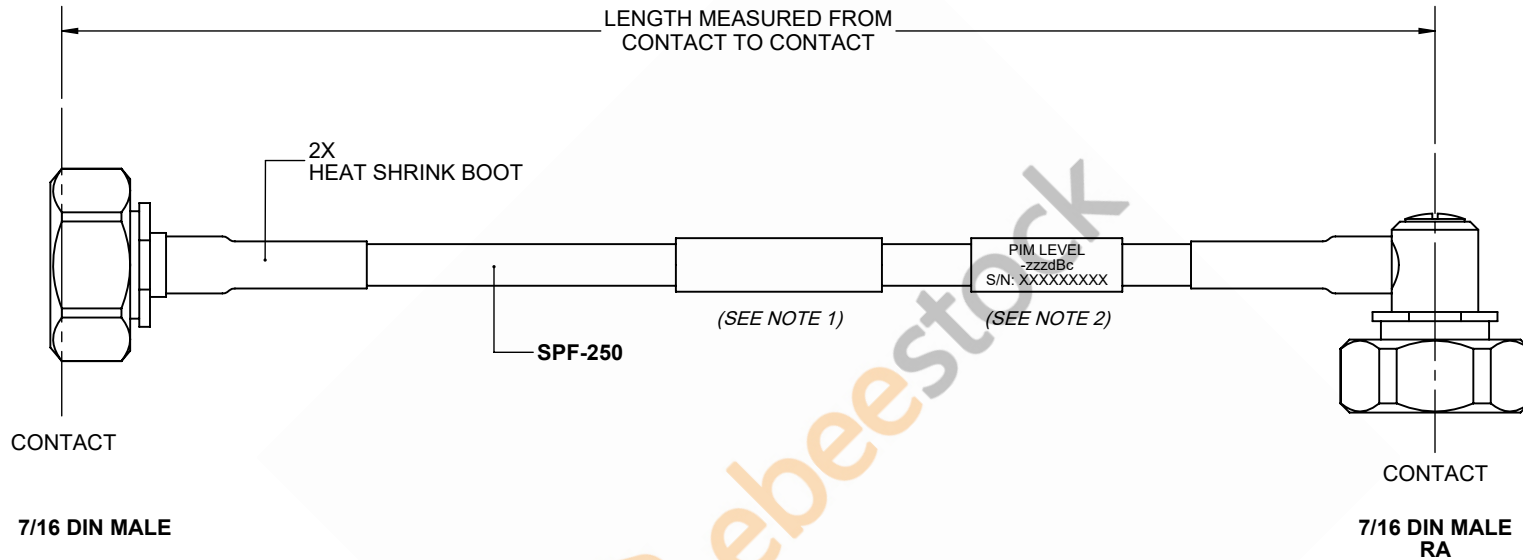

Fire Rated 7/16 DIN Male to 7/16 DIN Male Right Angle Low PIM Cable 36 Inch Length Using SPF-250 Coax Using Times Microwave Parts

REVISIONS			
REV.	DESCRIPTION	DATE	APPROVED
A	INITIAL RELEASE	9/21/2021	A. GANWANI

NOTES:

1. CABLES 84" AND UNDER HAVE 1 LABEL CENTERED. CABLES OVER 84" HAVE 2 LABELS, ONE AT EACH END 12.0" FROM THE END OF THE CONNECTOR.
2. 6" FROM CABLE END 1 PLACE FOR ALL LENGTHS OF CABLE.

THESE COMMODITIES, TECHNOLOGY OR SOFTWARE WERE EXPORTED FROM THE UNITED STATES IN ACCORDANCE WITH THE EXPORT ADMINISTRATION REGULATIONS. DIVERSION CONTRARY TO U.S. LAW PROHIBITED.

UNLESS OTHERWISE SPECIFIED LEADING DIMENSIONS ARE INCHES DIMENSIONS IN [] ARE MILLIMETERS

TOLERANCES:	
.X = ±.2 [5.08]	FRACTIONS ± 1/32
.XX = ±.02 [.51]	ANGLES ± 1°
.XXX = ±.005 [.13]	

CABLE LENGTH (L) TOLERANCES:

L ≤ 12 [305]	= +1 [25] / -0
12 [305] < L ≤ 60 [1524]	= +2 [51] / -0
60 [1524] < L ≤ 120 [3048]	= +4 [102] / -0
120 [3048] < L ≤ 300 [7620]	= +6 [152] / -0
300 [7620] < L	= +5%L / -0

ALL DIMENSIONS SHOWN ARE FOR REFERENCE ONLY.