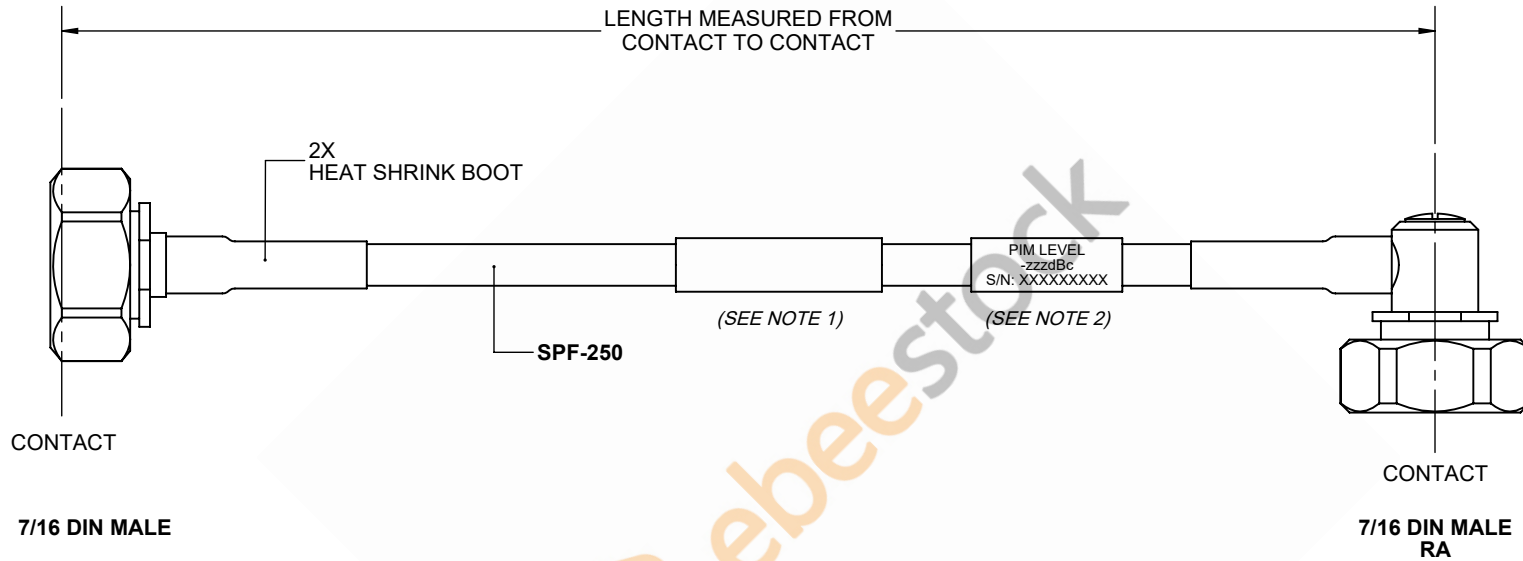

Fire Rated 7/16 DIN Male to 7/16 DIN Male Right Angle Low PIM Cable 48 Inch Length Using SPF-250 Coax Using Times Microwave Parts

REVISIONS			
REV.	DESCRIPTION	DATE	APPROVED
A	INITIAL RELEASE	9/21/2021	A. GANWANI

**NOTES:**

1. CABLES 84" AND UNDER HAVE 1 LABEL CENTERED. CABLES OVER 84" HAVE 2 LABELS, ONE AT EACH END 12.0" FROM THE END OF THE CONNECTOR.
2. 6" FROM CABLE END 1 PLACE FOR ALL LENGTHS OF CABLE.

THESE COMMODITIES, TECHNOLOGY OR SOFTWARE WERE EXPORTED FROM THE UNITED STATES IN ACCORDANCE WITH THE EXPORT ADMINISTRATION REGULATIONS. DIVERSION CONTRARY TO U.S. LAW PROHIBITED.

UNLESS OTHERWISE SPECIFIED LEADING DIMENSIONS ARE INCHES DIMENSIONS IN [ ] ARE MILLIMETERS

**TOLERANCES:**

.X = ±.2 [5.08]	FRACTIONS
.XX = ±.02 [.51]	± 1/32
.XXX = ±.005 [.13]	ANGLES ± 1°

**CABLE LENGTH (L) TOLERANCES:**

L ≤ 12 [305]	= +1 [25] / -0
12 [305] < L ≤ 60 [1524]	= +2 [51] / -0
60 [1524] < L ≤ 120 [3048]	= +4 [102] / -0
120 [3048] < L ≤ 300 [7620]	= +6 [152] / -0
300 [7620] < L	= +5%L / -0

ALL DIMENSIONS SHOWN ARE FOR REFERENCE ONLY.