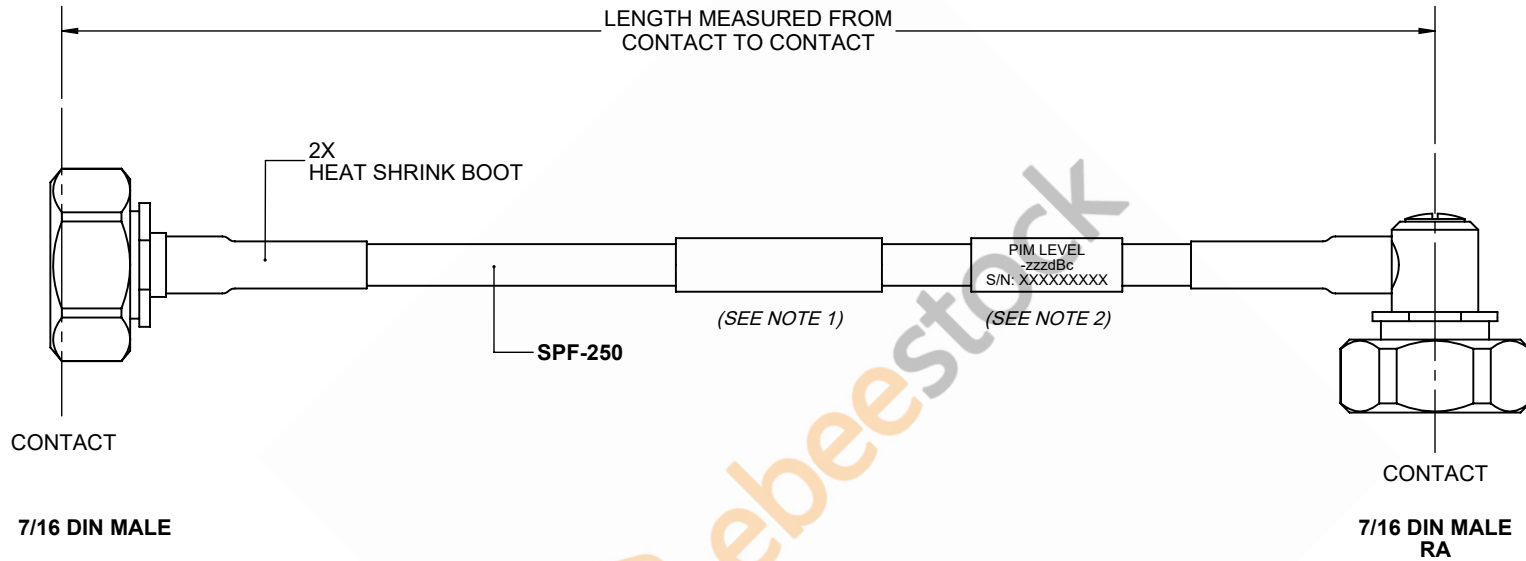

Fire Rated 7/16 DIN Male to 7/16 DIN Male Right Angle Low PIM Cable 60 Inch Length Using SPF-250 Coax Using Times Microwave Parts

REVISIONS			
REV.	DESCRIPTION	DATE	APPROVED
A	INITIAL RELEASE	9/21/2021	A. GANWANI

NOTES:

1. CABLES 84" AND UNDER HAVE 1 LABEL CENTERED. CABLES OVER 84" HAVE 2 LABELS, ONE AT EACH END 12.0" FROM THE END OF THE CONNECTOR.
2. 6" FROM CABLE END 1 PLACE FOR ALL LENGTHS OF CABLE.

THESE COMMODITIES, TECHNOLOGY OR SOFTWARE WERE EXPORTED FROM THE UNITED STATES IN ACCORDANCE WITH THE EXPORT ADMINISTRATION REGULATIONS. DIVERSION CONTRARY TO U.S. LAW PROHIBITED.

UNLESS OTHERWISE SPECIFIED LEADING DIMENSIONS ARE INCHES DIMENSIONS IN [] ARE MILLIMETERS

TOLERANCES:

.X = ±.2 [5.08]	FRACTIONS ± 1/32
.XX = ±.02 [.51]	ANGLES ± 1°
.XXX = ±.005 [.13]	

CABLE LENGTH (L) TOLERANCES:

L ≤ 12 [305] = +1 [25] / -0
12 [305] < L ≤ 60 [1524] = +2 [51] / -0
60 [1524] < L ≤ 120 [3048] = +4 [102] / -0
120 [3048] < L ≤ 300 [7620] = +6 [152] / -0
300 [7620] < L = +5%L / -0

ALL DIMENSIONS SHOWN ARE FOR REFERENCE ONLY.