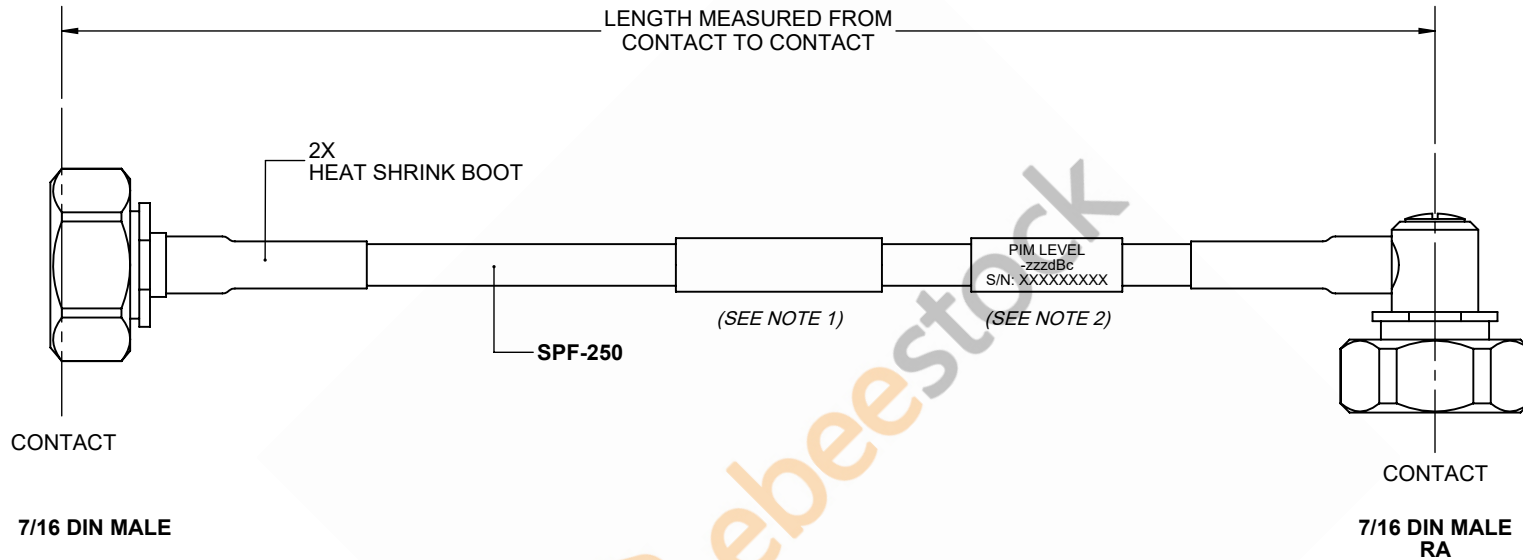

Fire Rated 7/16 DIN Male to 7/16 DIN Male Right Angle Low PIM Cable 50 CM Length Using SPF-250 Coax Using Times Microwave Parts

REVISIONS			
REV.	DESCRIPTION	DATE	APPROVED
A	INITIAL RELEASE	9/21/2021	A. GANWANI

NOTES:

1. CABLES 84" AND UNDER HAVE 1 LABEL CENTERED. CABLES OVER 84" HAVE 2 LABELS, ONE AT EACH END 12.0" FROM THE END OF THE CONNECTOR.
2. 6" FROM CABLE END 1 PLACE FOR ALL LENGTHS OF CABLE.

THESE COMMODITIES, TECHNOLOGY OR SOFTWARE WERE EXPORTED FROM THE UNITED STATES IN ACCORDANCE WITH THE EXPORT ADMINISTRATION REGULATIONS. DIVERSION CONTRARY TO U.S. LAW PROHIBITED.

UNLESS OTHERWISE SPECIFIED LEADING DIMENSIONS ARE INCHES DIMENSIONS IN [] ARE MILLIMETERS

TOLERANCES:

.X = ±.2 [5.08]	FRACTIONS
.XX = ±.02 [.51]	± 1/32
.XXX = ±.005 [.13]	ANGLES ± 1°

CABLE LENGTH (L) TOLERANCES:

L ≤ 12 [305]	= +1 [25] / -0
12 [305] < L ≤ 60 [1524]	= +2 [51] / -0
60 [1524] < L ≤ 120 [3048]	= +4 [102] / -0
120 [3048] < L ≤ 300 [7620]	= +6 [152] / -0
300 [7620] < L	= +5%L / -0

ALL DIMENSIONS SHOWN ARE FOR REFERENCE ONLY.