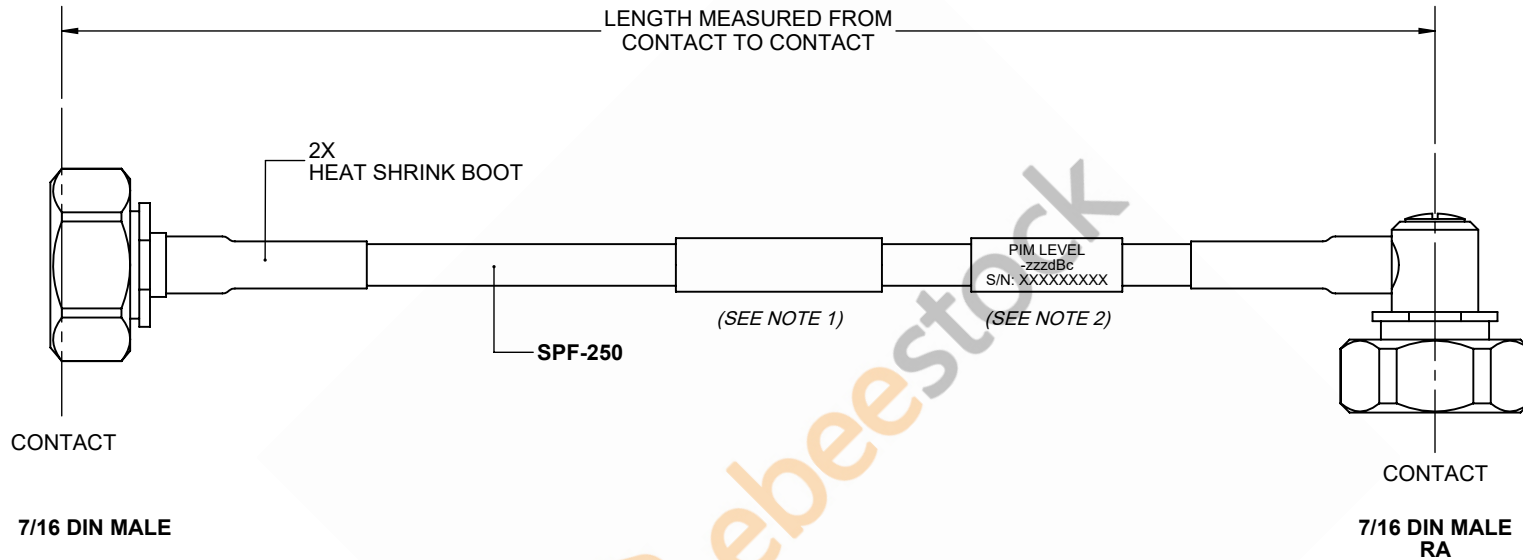

Fire Rated 7/16 DIN Male to 7/16 DIN Male Right Angle Low PIM Cable 150 CM Length Using SPF-250 Coax Using Times Microwave Parts

REVISIONS			
REV.	DESCRIPTION	DATE	APPROVED
A	INITIAL RELEASE	9/21/2021	A. GANWANI

NOTES:

1. CABLES 84" AND UNDER HAVE 1 LABEL CENTERED. CABLES OVER 84" HAVE 2 LABELS, ONE AT EACH END 12.0" FROM THE END OF THE CONNECTOR.
2. 6" FROM CABLE END 1 PLACE FOR ALL LENGTHS OF CABLE.

THESE COMMODITIES, TECHNOLOGY OR SOFTWARE WERE EXPORTED FROM THE UNITED STATES IN ACCORDANCE WITH THE EXPORT ADMINISTRATION REGULATIONS. DIVERSION CONTRARY TO U.S. LAW PROHIBITED.

UNLESS OTHERWISE SPECIFIED LEADING DIMENSIONS ARE INCHES DIMENSIONS IN [] ARE MILLIMETERS

TOLERANCES:

.X = ±.2 [5.08]	FRACTIONS
.XX = ±.02 [.51]	± 1/32
.XXX = ±.005 [.13]	ANGLES ± 1°

CABLE LENGTH (L) TOLERANCES:

L ≤ 12 [305]	= +1 [25] / -0
12 [305] < L ≤ 60 [1524]	= +2 [51] / -0
60 [1524] < L ≤ 120 [3048]	= +4 [102] / -0
120 [3048] < L ≤ 300 [7620]	= +6 [152] / -0
300 [7620] < L	= +5%L / -0

ALL DIMENSIONS SHOWN ARE FOR REFERENCE ONLY.