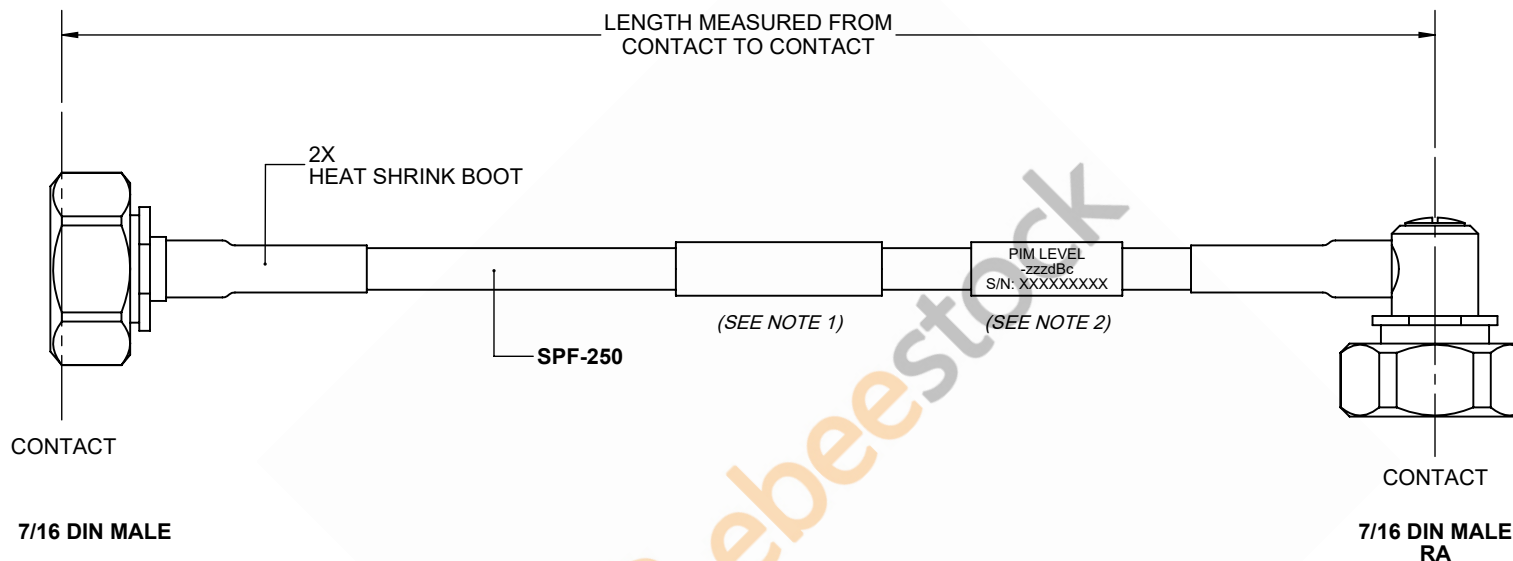

Fire Rated 7/16 DIN Male to 7/16 DIN Male Right Angle Low PIM Cable 200 CM Length Using SPF-250 Coax Using Times Microwave Parts

REVISIONS			
REV.	DESCRIPTION	DATE	APPROVED
A	INITIAL RELEASE	9/21/2021	A. GANWANI

NOTES:

1. CABLES 84" AND UNDER HAVE 1 LABEL CENTERED. CABLES OVER 84" HAVE 2 LABELS, ONE AT EACH END 12.0" FROM THE END OF THE CONNECTOR.
2. 6" FROM CABLE END 1 PLACE FOR ALL LENGTHS OF CABLE.

THESE COMMODITIES, TECHNOLOGY OR SOFTWARE WERE EXPORTED FROM THE UNITED STATES IN ACCORDANCE WITH THE EXPORT ADMINISTRATION REGULATIONS. DIVERSION CONTRARY TO U.S. LAW PROHIBITED.

UNLESS OTHERWISE SPECIFIED LEADING DIMENSIONS ARE INCHES DIMENSIONS IN [] ARE MILLIMETERS

TOLERANCES:

.X = ±.2 [5.08]	FRACTIONS ± 1/32
.XX = ±.02 [.51]	ANGLES ± 1°
.XXX = ±.005 [.13]	

CABLE LENGTH (L) TOLERANCES:

L ≤ 12 [305] = +1 [25] / -0
12 [305] < L ≤ 60 [1524] = +2 [51] / -0
60 [1524] < L ≤ 120 [3048] = +4 [102] / -0
120 [3048] < L ≤ 300 [7620] = +6 [152] / -0
300 [7620] < L = +5%L / -0

ALL DIMENSIONS SHOWN ARE FOR REFERENCE ONLY.