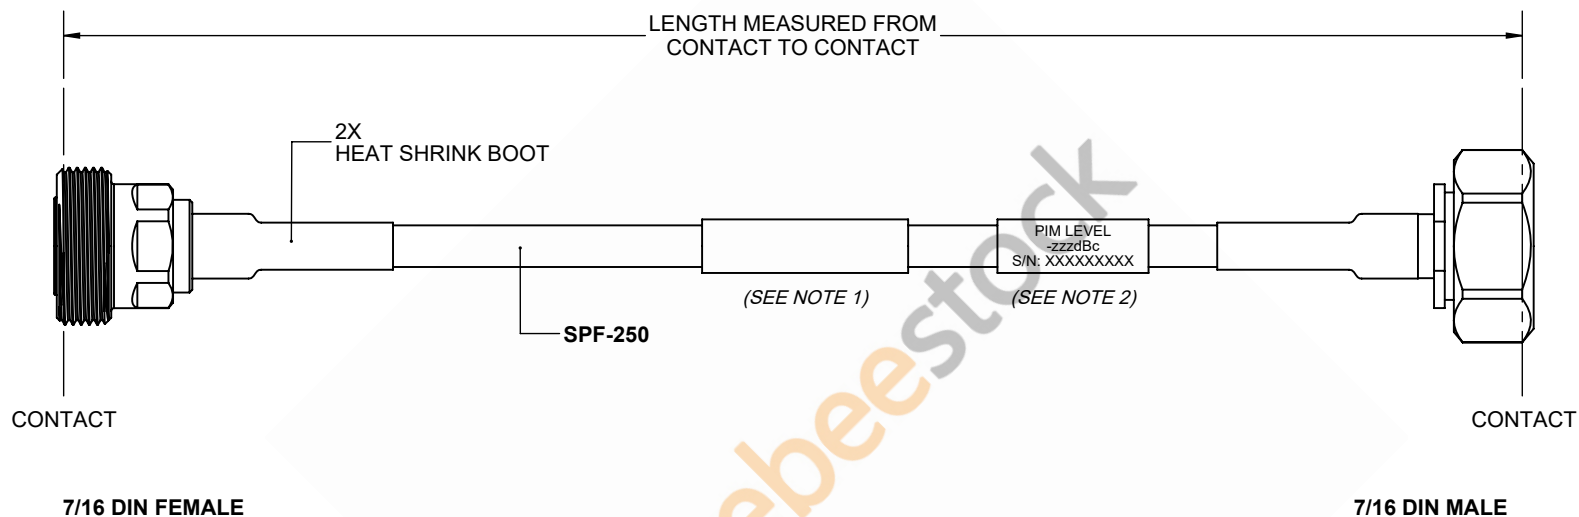

Fire Rated 7/16 DIN Male to 7/16 DIN Female Low PIM Cable 12 Inch Length Using SPF-250 Coax Using Times Microwave Parts

REVISIONS			
REV.	DESCRIPTION	DATE	APPROVED
A	INITIAL RELEASE	9/21/2021	A. GANWANI

NOTES:

1. CABLES 84" AND UNDER HAVE 1 LABEL CENTERED. CABLES OVER 84" HAVE 2 LABELS, ONE AT EACH END 12.0" FROM THE END OF THE CONNECTOR.
2. 6" FROM CABLE END 1 PLACE FOR ALL LENGTHS OF CABLE.

THESE COMMODITIES, TECHNOLOGY OR SOFTWARE WERE EXPORTED FROM THE UNITED STATES IN ACCORDANCE WITH THE EXPORT ADMINISTRATION REGULATIONS. DIVERSION CONTRARY TO U.S. LAW PROHIBITED.

UNLESS OTHERWISE SPECIFIED LEADING DIMENSIONS ARE INCHES DIMENSIONS IN [] ARE MILLIMETERS TOLERANCES: .X = ±.2 [.508] FRACTIONS ± 1/32 .XX = ±.02 [.51] ANGLES ± 1° .XXX = ±.005 [.13] CABLE LENGTH (L) TOLERANCES: L ≤ 12 [305] = +1 [25] / -0 12 [305] < L ≤ 60 [1524] = +2 [51] / -0 60 [1524] < L ≤ 120 [3048] = +4 [102] / -0 120 [3048] < L ≤ 300 [7620] = +6 [152] / -0 300 [7620] < L = +5%L / -0 ALL DIMENSIONS SHOWN ARE FOR REFERENCE ONLY.		 8TH FLOOR, BUILDING 1, YONGFU SCIENCE AND TECHNOLOGY CENTER INDUSTRIAL PARK, NANZHA DISTRICT 5,HUMEN,523900,DONGGUAN, GUANGDONG, CHINA WEBSITE: www.ebeestock.com EMAIL: sales@ebeestock.com		THIRD-ANGLE PROJECTION  THE INFORMATION AND DESIGN IN THIS DOCUMENT IS THE PROPERTY OF EBESTOCK CORPORATION ALL RIGHTS RESERVED. SHEET 1 OF 1 SCALE N/A
SIZE	CAGE CODE	DRAWN BY	ITEM NO.	REV
A	53919	K.DANG	ET169HF	A