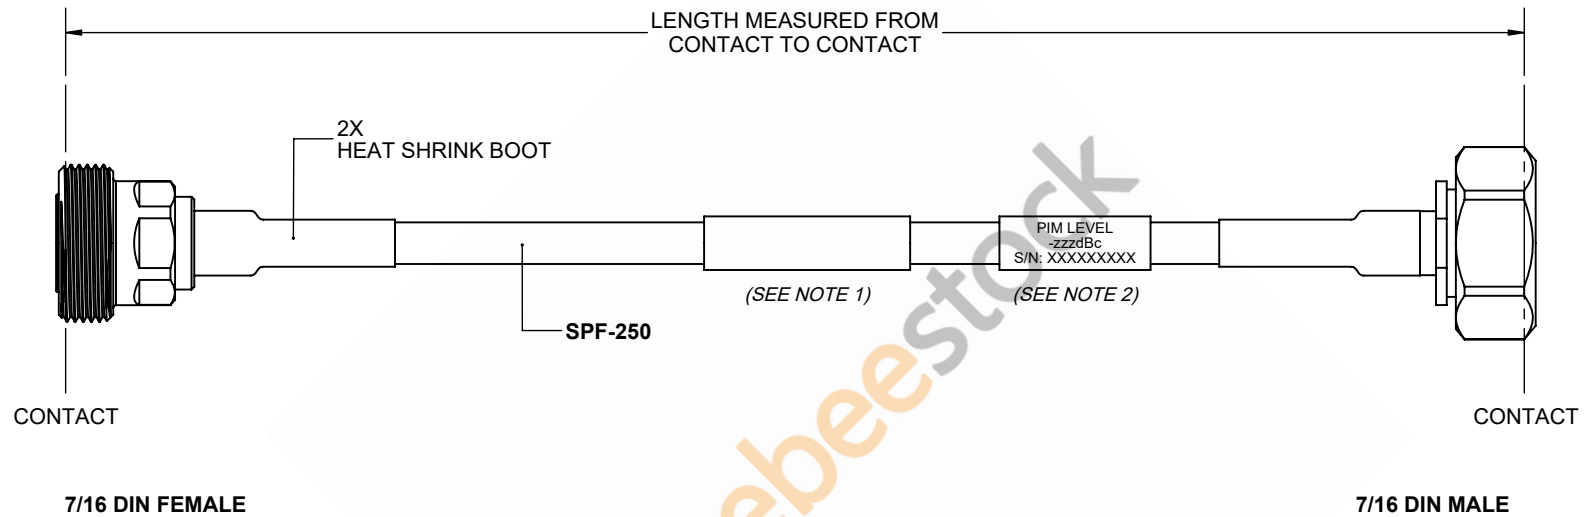

Fire Rated 7/16 DIN Male to 7/16 DIN Female Low PIM Cable 24 Inch Length Using SPF-250 Coax Using Times Microwave Parts

REVISIONS			
REV.	DESCRIPTION	DATE	APPROVED
A	INITIAL RELEASE	9/21/2021	A. GANWANI

NOTES:

1. CABLES 84" AND UNDER HAVE 1 LABEL CENTERED. CABLES OVER 84" HAVE 2 LABELS, ONE AT EACH END 12.0" FROM THE END OF THE CONNECTOR.
2. 6" FROM CABLE END 1 PLACE FOR ALL LENGTHS OF CABLE.

THESE COMMODITIES, TECHNOLOGY OR SOFTWARE WERE EXPORTED FROM THE UNITED STATES IN ACCORDANCE WITH THE EXPORT ADMINISTRATION REGULATIONS. DIVERSION CONTRARY TO U.S. LAW PROHIBITED.

UNLESS OTHERWISE SPECIFIED LEADING DIMENSIONS ARE INCHES DIMENSIONS IN [] ARE MILLIMETERS	
TOLERANCES:	
.X = ±.2 [5.08]	FRACTIONS ± 1/32
.XX = ±.02 [.51]	ANGLES ± 1°
.XXX = ±.005 [.13]	
CABLE LENGTH (L) TOLERANCES:	
L ≤ 12 [305] = +1 [25] / -0	
12 [305] < L ≤ 60 [1524] = +2 [51] / -0	
60 [1524] < L ≤ 120 [3048] = +4 [102] / -0	
120 [3048] < L ≤ 300 [7620] = +6 [152] / -0	
300 [7620] < L = +5%L / -0	
ALL DIMENSIONS SHOWN ARE FOR REFERENCE ONLY.	

SIZE	CAGE CODE	DRAWN BY	ITEM NO.	REV
A	53919	K.DANG	ET169HG	A