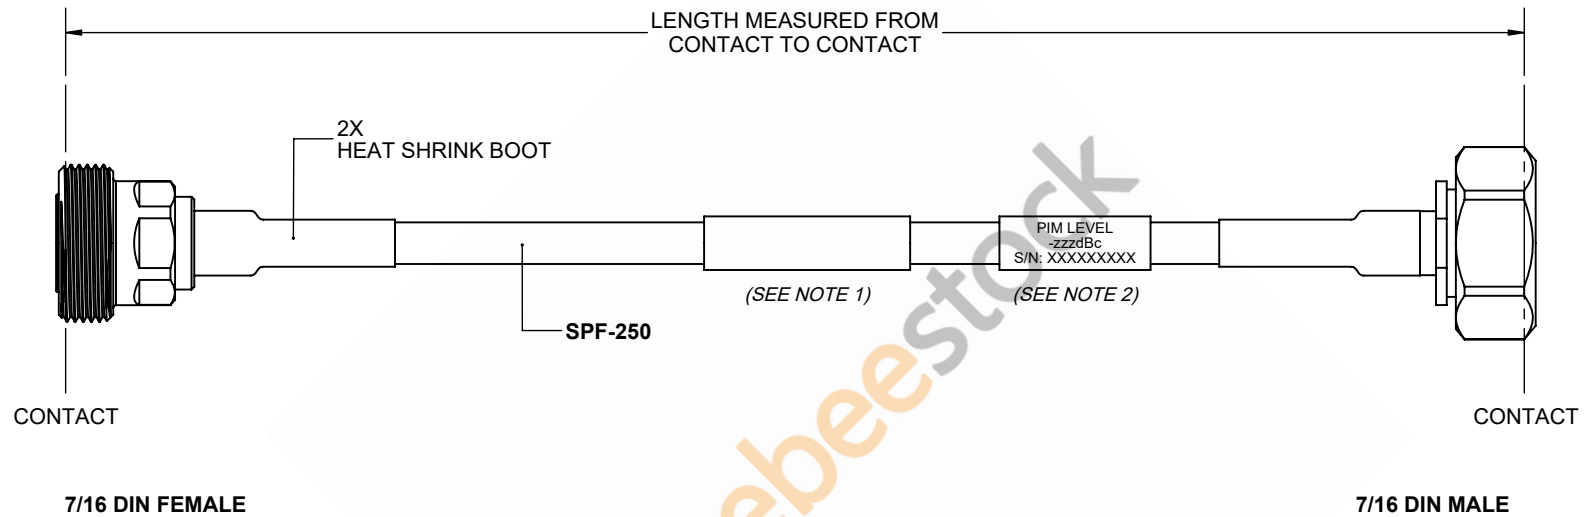

# Fire Rated 7/16 DIN Male to 7/16 DIN Female Low PIM Cable 36 Inch Length Using SPF-250 Coax Using Times Microwave Parts

REVISIONS			
REV.	DESCRIPTION	DATE	APPROVED
A	INITIAL RELEASE	9/21/2021	A. GANWANI

## NOTES:

1. CABLES 84" AND UNDER HAVE 1 LABEL CENTERED. CABLES OVER 84" HAVE 2 LABELS, ONE AT EACH END 12.0" FROM THE END OF THE CONNECTOR.
2. 6" FROM CABLE END 1 PLACE FOR ALL LENGTHS OF CABLE.

THESE COMMODITIES, TECHNOLOGY OR SOFTWARE WERE EXPORTED FROM THE UNITED STATES IN ACCORDANCE WITH THE EXPORT ADMINISTRATION REGULATIONS. DIVERSION CONTRARY TO U.S. LAW PROHIBITED.