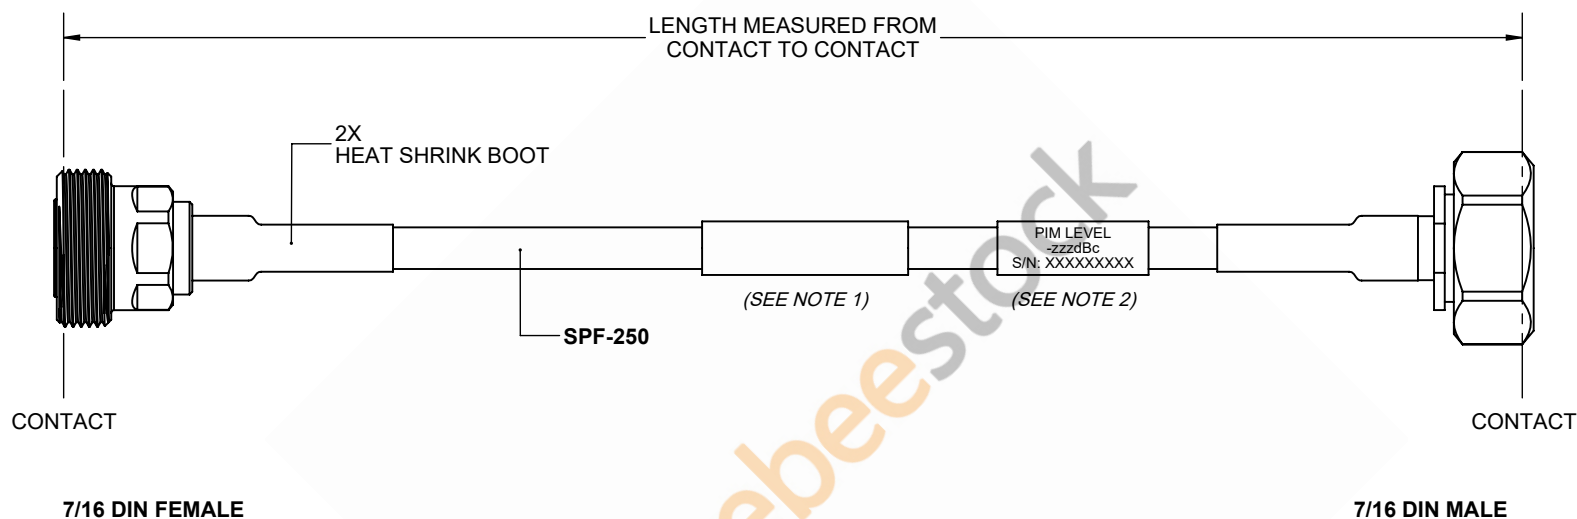

Fire Rated 7/16 DIN Male to 7/16 DIN Female Low PIM Cable 48 Inch Length Using SPF-250 Coax Using Times Microwave Parts

REVISIONS			
REV.	DESCRIPTION	DATE	APPROVED
A	INITIAL RELEASE	9/21/2021	A. GANWANI

NOTES:

- CABLES 84" AND UNDER HAVE 1 LABEL CENTERED. CABLES OVER 84" HAVE 2 LABELS, ONE AT EACH END 12.0" FROM THE END OF THE CONNECTOR.
- 6" FROM CABLE END 1 PLACE FOR ALL LENGTHS OF CABLE.

THESE COMMODITIES, TECHNOLOGY OR SOFTWARE WERE EXPORTED FROM THE UNITED STATES IN ACCORDANCE WITH THE EXPORT ADMINISTRATION REGULATIONS. DIVERSION CONTRARY TO U.S. LAW PROHIBITED.

UNLESS OTHERWISE SPECIFIED LEADING DIMENSIONS ARE INCHES DIMENSIONS IN [] ARE MILLIMETERS	
TOLERANCES:	
.X = ±.2 [5.08]	FRACTIONS ± 1/32
.XX = ±.02 [.51]	ANGLES ± 1°
.XXX = ±.005 [.13]	
CABLE LENGTH (L) TOLERANCES:	
L ≤ 12 [305] = +1 [25] / -0	
12 [305] < L ≤ 60 [1524] = +2 [51] / -0	
60 [1524] < L ≤ 120 [3048] = +4 [102] / -0	
120 [3048] < L ≤ 300 [7620] = +6 [152] / -0	
300 [7620] < L = +5%L / -0	
ALL DIMENSIONS SHOWN ARE FOR REFERENCE ONLY.	

SIZE	CAGE CODE	DRAWN BY	ITEM NO.	REV
A	53919	K.DANG	ET16934	A