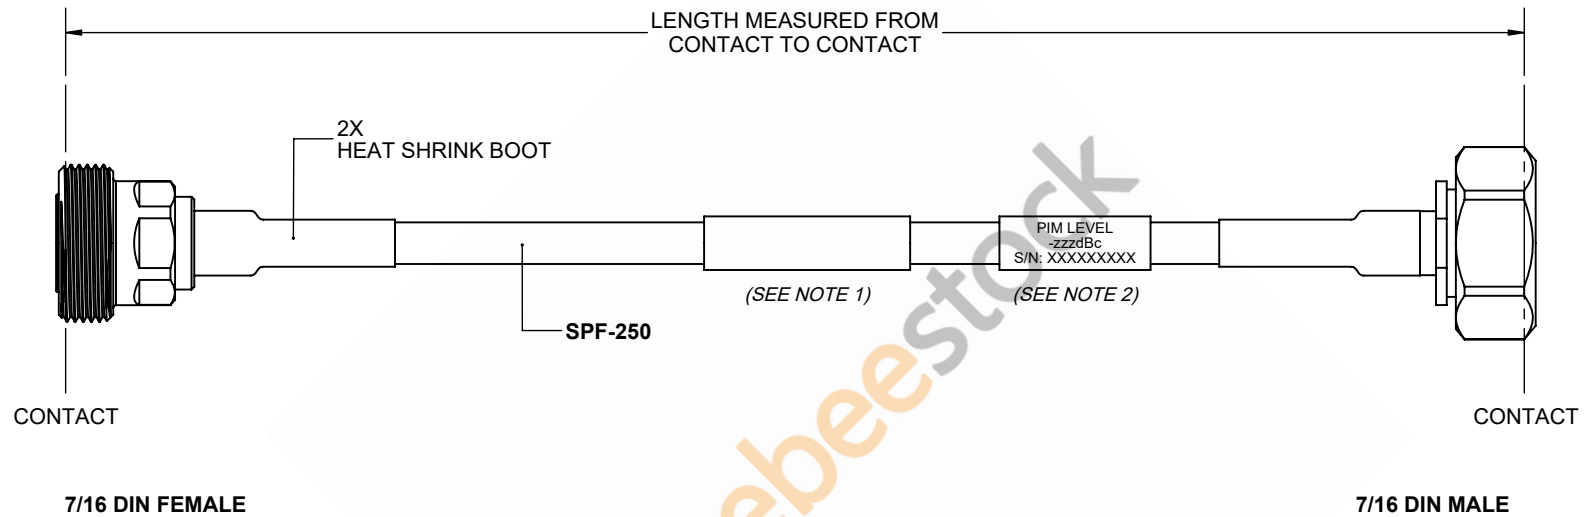

Fire Rated 7/16 DIN Male to 7/16 DIN Female Low PIM Cable 50 CM Length Using SPF-250 Coax Using Times Microwave Parts

REVISIONS			
REV.	DESCRIPTION	DATE	APPROVED
A	INITIAL RELEASE	9/21/2021	A. GANWANI

NOTES:

1. CABLES 84" AND UNDER HAVE 1 LABEL CENTERED. CABLES OVER 84" HAVE 2 LABELS, ONE AT EACH END 12.0" FROM THE END OF THE CONNECTOR.
2. 6" FROM CABLE END 1 PLACE FOR ALL LENGTHS OF CABLE.

THESE COMMODITIES, TECHNOLOGY OR SOFTWARE WERE EXPORTED FROM THE UNITED STATES IN ACCORDANCE WITH THE EXPORT ADMINISTRATION REGULATIONS. DIVERSION CONTRARY TO U.S. LAW PROHIBITED.

UNLESS OTHERWISE SPECIFIED LEADING DIMENSIONS ARE INCHES DIMENSIONS IN [] ARE MILLIMETERS

TOLERANCES:

.X = ±.2 [5.08]	FRACTIONS	± 1/32
.XX = ±.02 [.51]		± 1/32
.XXX = ±.005 [.13]	ANGLES ± 1°	

CABLE LENGTH (L) TOLERANCES:

L ≤ 12 [305]	= +1 [25] / -0
12 [305] < L ≤ 60 [1524]	= +2 [51] / -0
60 [1524] < L ≤ 120 [3048]	= +4 [102] / -0
120 [3048] < L ≤ 300 [7620]	= +6 [152] / -0
300 [7620] < L	= +5%L / -0

ALL DIMENSIONS SHOWN ARE FOR REFERENCE ONLY.