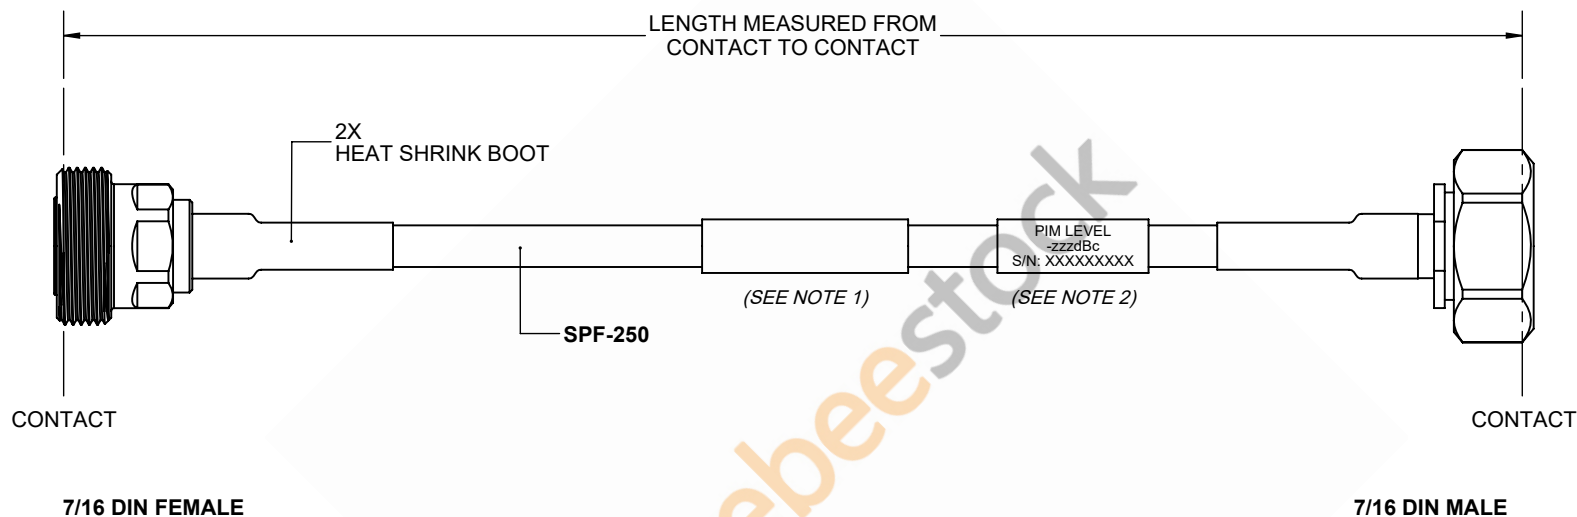

Fire Rated 7/16 DIN Male to 7/16 DIN Female Low PIM Cable 100 CM Length Using SPF-250 Coax Using Times Microwave Parts

REVISIONS			
REV.	DESCRIPTION	DATE	APPROVED
A	INITIAL RELEASE	9/21/2021	A. GANWANI

NOTES:

1. CABLES 84" AND UNDER HAVE 1 LABEL CENTERED. CABLES OVER 84" HAVE 2 LABELS, ONE AT EACH END 12.0" FROM THE END OF THE CONNECTOR.
2. 6" FROM CABLE END 1 PLACE FOR ALL LENGTHS OF CABLE.

THESE COMMODITIES, TECHNOLOGY OR SOFTWARE WERE EXPORTED FROM THE UNITED STATES IN ACCORDANCE WITH THE EXPORT ADMINISTRATION REGULATIONS. DIVERSION CONTRARY TO U.S. LAW PROHIBITED.

UNLESS OTHERWISE SPECIFIED LEADING DIMENSIONS ARE INCHES DIMENSIONS IN [] ARE MILLIMETERS TOLERANCES: .X = ±.2 [.508] FRACTIONS ± 1/32 .XX = ±.02 [.51] ANGLES ± 1° .XXX = ±.005 [.13] CABLE LENGTH (L) TOLERANCES: L ≤ 12 [305] = +1 [25] / -0 12 [305] < L ≤ 60 [1524] = +2 [51] / -0 60 [1524] < L ≤ 120 [3048] = +4 [102] / -0 120 [3048] < L ≤ 300 [7620] = +6 [152] / -0 300 [7620] < L = +5%L / -0 ALL DIMENSIONS SHOWN ARE FOR REFERENCE ONLY.		<p>8TH FLOOR, BUILDING 1, YONGFU SCIENCE AND TECHNOLOGY CENTER INDUSTRIAL PARK, NANZHA DISTRICT 5, HUMEN, 523900, DONGGUAN, GUANGDONG, CHINA WEBSITE: www.ebeestock.com EMAIL: sales@ebeestock.com</p>		THIRD-ANGLE PROJECTION THE INFORMATION AND DESIGN IN THIS DOCUMENT IS THE PROPERTY OF EBEESTOCK CORPORATION ALL RIGHTS RESERVED. SHEET 1 OF 1 SCALE N/A	
SIZE	CAGE CODE	DRAWN BY	ITEM NO.	REV	
A	53919	K.DANG	ET16937	A	