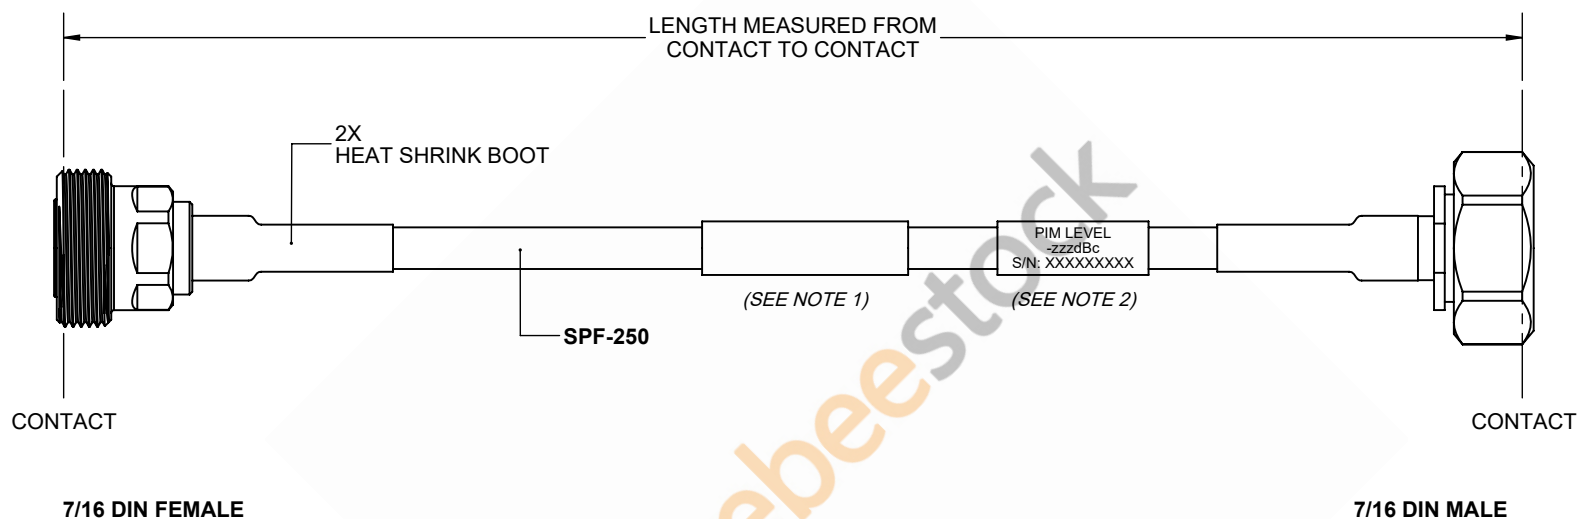

Fire Rated 7/16 DIN Male to 7/16 DIN Female Low PIM Cable 150 CM Length Using SPF-250 Coax Using Times Microwave Parts

REVISIONS			
REV.	DESCRIPTION	DATE	APPROVED
A	INITIAL RELEASE	9/21/2021	A. GANWANI

NOTES:

1. CABLES 84" AND UNDER HAVE 1 LABEL CENTERED. CABLES OVER 84" HAVE 2 LABELS, ONE AT EACH END 12.0" FROM THE END OF THE CONNECTOR.
2. 6" FROM CABLE END 1 PLACE FOR ALL LENGTHS OF CABLE.

THESE COMMODITIES, TECHNOLOGY OR SOFTWARE WERE EXPORTED FROM THE UNITED STATES IN ACCORDANCE WITH THE EXPORT ADMINISTRATION REGULATIONS. DIVERSION CONTRARY TO U.S. LAW PROHIBITED.

UNLESS OTHERWISE SPECIFIED LEADING DIMENSIONS ARE INCHES DIMENSIONS IN [] ARE MILLIMETERS	
TOLERANCES:	
.X = ±.2 [5.08]	FRACTIONS ± 1/32
.XX = ±.02 [.51]	ANGLES ± 1°
.XXX = ±.005 [.13]	
CABLE LENGTH (L) TOLERANCES:	
L ≤ 12 [305] = +1 [25] / -0	
12 [305] < L ≤ 60 [1524] = +2 [51] / -0	
60 [1524] < L ≤ 120 [3048] = +4 [102] / -0	
120 [3048] < L ≤ 300 [7620] = +6 [152] / -0	
300 [7620] < L = +5%L / -0	
ALL DIMENSIONS SHOWN ARE FOR REFERENCE ONLY.	

SIZE	CAGE CODE	DRAWN BY	ITEM NO.	REV
A	53919	K.DANG	ET16938	A