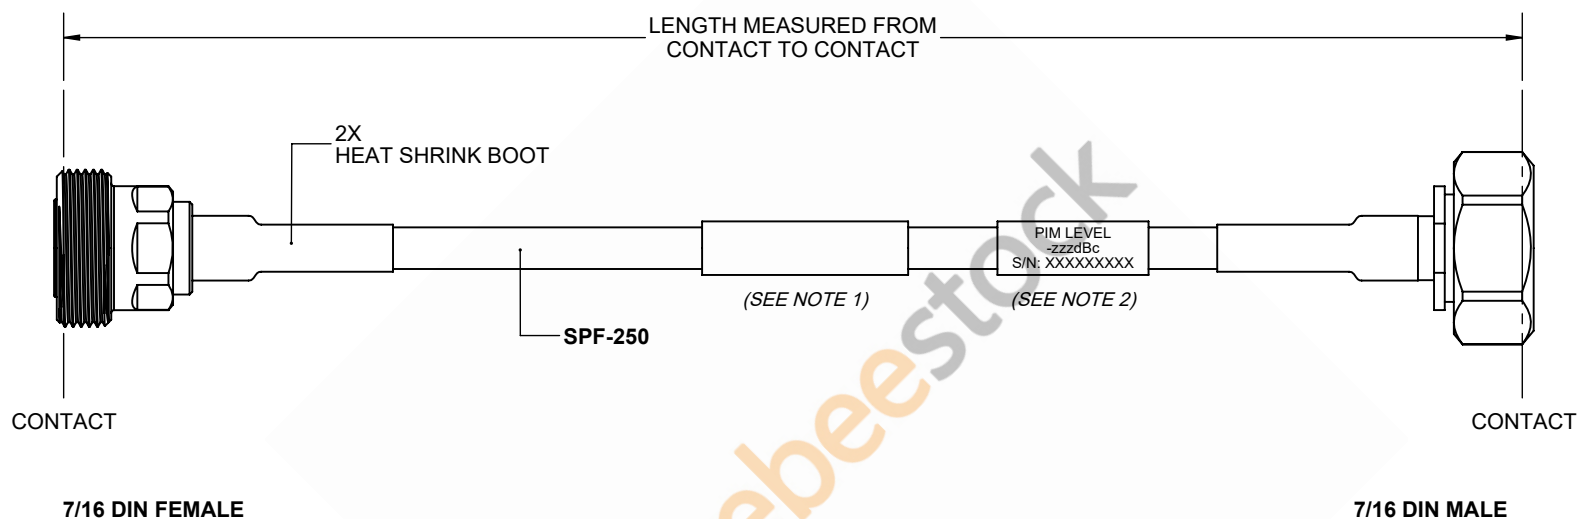

# Fire Rated 7/16 DIN Male to 7/16 DIN Female Low PIM Cable 200 CM Length Using SPF-250 Coax Using Times Microwave Parts

REVISIONS			
REV.	DESCRIPTION	DATE	APPROVED
A	INITIAL RELEASE	9/21/2021	A. GANWANI

## NOTES:

1. CABLES 84" AND UNDER HAVE 1 LABEL CENTERED. CABLES OVER 84" HAVE 2 LABELS, ONE AT EACH END 12.0" FROM THE END OF THE CONNECTOR.
2. 6" FROM CABLE END 1 PLACE FOR ALL LENGTHS OF CABLE.

THESE COMMODITIES, TECHNOLOGY OR SOFTWARE WERE EXPORTED FROM THE UNITED STATES IN ACCORDANCE WITH THE EXPORT ADMINISTRATION REGULATIONS. DIVERSION CONTRARY TO U.S. LAW PROHIBITED.

UNLESS OTHERWISE SPECIFIED LEADING DIMENSIONS ARE INCHES DIMENSIONS IN [ ] ARE MILLIMETERS	
TOLERANCES:	
.X = ±.2 [5.08]	FRACTIONS ± 1/32
.XX = ±.02 [.51]	ANGLES ± 1°
.XXX = ±.005 [.13]	
CABLE LENGTH (L) TOLERANCES:	
L ≤ 12 [305] = +1 [25] / -0	
12 [305] < L ≤ 60 [1524] = +2 [51] / -0	
60 [1524] < L ≤ 120 [3048] = +4 [102] / -0	
120 [3048] < L ≤ 300 [7620] = +6 [152] / -0	
300 [7620] < L = +5%L / -0	
ALL DIMENSIONS SHOWN ARE FOR REFERENCE ONLY.	