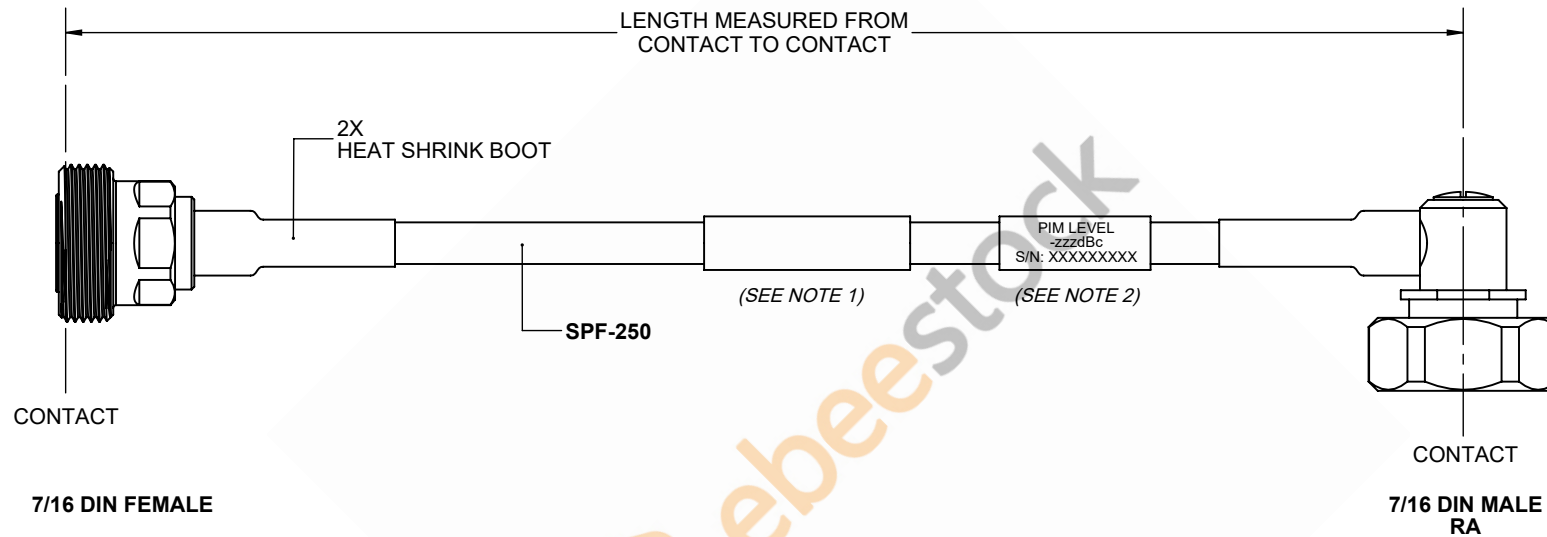

# Fire Rated 7/16 DIN Male Right Angle to 7/16 DIN Female Low PIM Cable 12 Inch Length Using SPF-250 Coax Using Times Microwave Parts

REVISIONS			
REV.	DESCRIPTION	DATE	APPROVED
A	INITIAL RELEASE	9/21/2021	A. GANWANI

## NOTES:

1. CABLES 84" AND UNDER HAVE 1 LABEL CENTERED. CABLES OVER 84" HAVE 2 LABELS, ONE AT EACH END 12.0" FROM THE END OF THE CONNECTOR.
2. 6" FROM CABLE END 1 PLACE FOR ALL LENGTHS OF CABLE.

THESE COMMODITIES, TECHNOLOGY OR SOFTWARE WERE EXPORTED FROM THE UNITED STATES IN ACCORDANCE WITH THE EXPORT ADMINISTRATION REGULATIONS. DIVERSION CONTRARY TO U.S. LAW PROHIBITED.

UNLESS OTHERWISE SPECIFIED  
LEADING DIMENSIONS ARE INCHES  
DIMENSIONS IN [ ] ARE MILLIMETERS