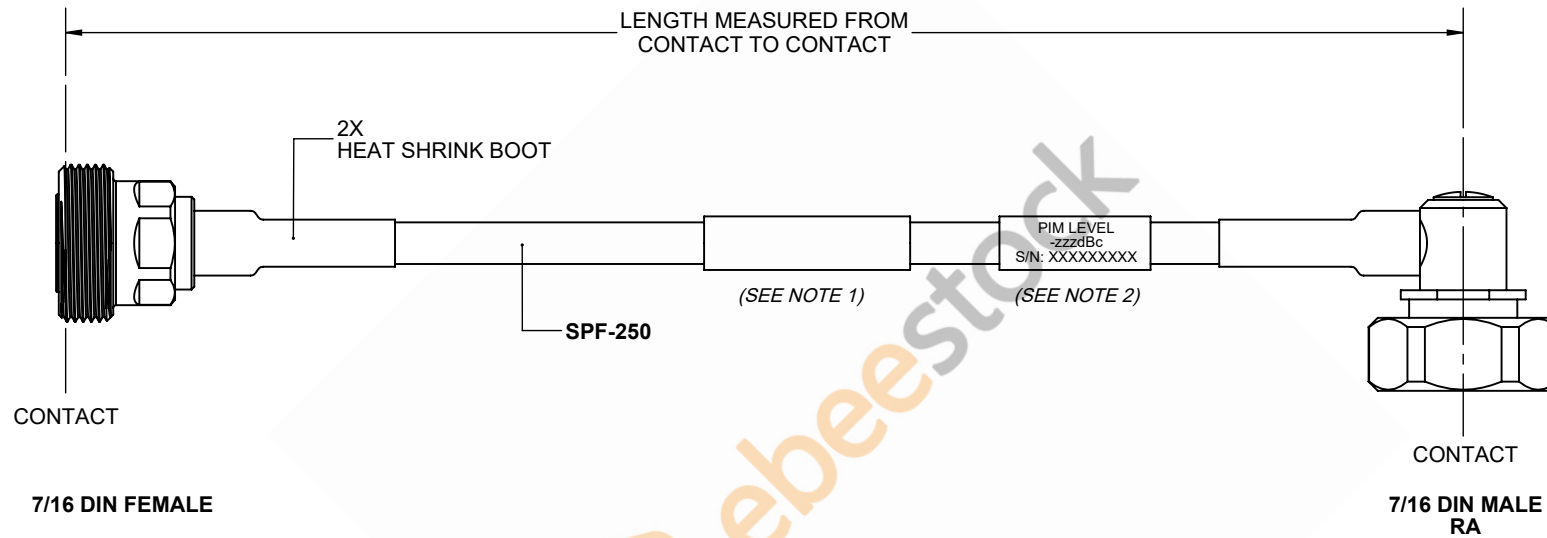

Fire Rated 7/16 DIN Male Right Angle to 7/16 DIN Female Low PIM Cable 24 Inch Length Using SPF-250 Coax Using Times Microwave Parts

REVISIONS			
REV.	DESCRIPTION	DATE	APPROVED
A	INITIAL RELEASE	9/21/2021	A. GANWANI

NOTES:

1. CABLES 84" AND UNDER HAVE 1 LABEL CENTERED. CABLES OVER 84" HAVE 2 LABELS, ONE AT EACH END 12.0" FROM THE END OF THE CONNECTOR.
2. 6" FROM CABLE END 1 PLACE FOR ALL LENGTHS OF CABLE.

THESE COMMODITIES, TECHNOLOGY OR SOFTWARE WERE EXPORTED FROM THE UNITED STATES IN ACCORDANCE WITH THE EXPORT ADMINISTRATION REGULATIONS. DIVERSION CONTRARY TO U.S. LAW PROHIBITED.

UNLESS OTHERWISE SPECIFIED LEADING DIMENSIONS ARE INCHES DIMENSIONS IN [] ARE MILLIMETERS

TOLERANCES:

.X = ±.2	[.508]	FRACTIONS
.XX = ±.02	[.51]	± 1/32
.XXX = ±.005	[.13]	ANGLES ± 1°

CABLE LENGTH (L) TOLERANCES:

L ≤ 12	[305]	= +1 [25] / -0
12 [305] < L ≤ 60	[1524]	= +2 [51] / -0
60 [1524] < L ≤ 120	[3048]	= +4 [102] / -0
120 [3048] < L ≤ 300	[7620]	= +6 [152] / -0
300 [7620] < L		= +5%L / -0

ALL DIMENSIONS SHOWN ARE FOR REFERENCE ONLY.