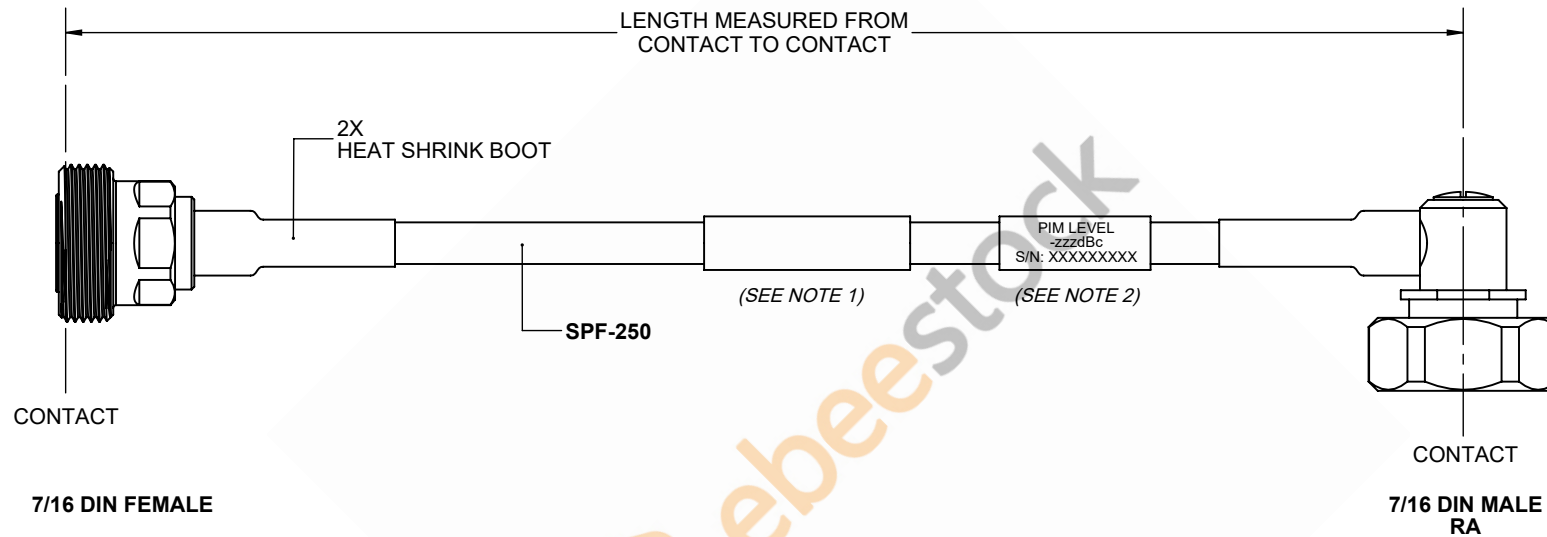

Fire Rated 7/16 DIN Male Right Angle to 7/16 DIN Female Low PIM Cable 36 Inch Length Using SPF-250 Coax Using Times Microwave Parts

REVISIONS			
REV.	DESCRIPTION	DATE	APPROVED
A	INITIAL RELEASE	9/21/2021	A. GANWANI

NOTES:

1. CABLES 84" AND UNDER HAVE 1 LABEL CENTERED. CABLES OVER 84" HAVE 2 LABELS, ONE AT EACH END 12.0" FROM THE END OF THE CONNECTOR.
2. 6" FROM CABLE END 1 PLACE FOR ALL LENGTHS OF CABLE.

THESE COMMODITIES, TECHNOLOGY OR SOFTWARE WERE EXPORTED FROM THE UNITED STATES IN ACCORDANCE WITH THE EXPORT ADMINISTRATION REGULATIONS. DIVERSION CONTRARY TO U.S. LAW PROHIBITED.

UNLESS OTHERWISE SPECIFIED
LEADING DIMENSIONS ARE INCHES
DIMENSIONS IN [] ARE MILLIMETERS

TOLERANCES:

.X = ±.2	[.508]	FRACTIONS	
.XX = ±.02	[.51]		± 1/32
.XXX = ±.005	[.13]	ANGLES	± 1°

CABLE LENGTH (L) TOLERANCES:

L ≤ 12	[305]	= +1	[25]	/ -0
12 [305] < L ≤ 60	[1524]	= +2	[51]	/ -0
60 [1524] < L ≤ 120	[3048]	= +4	[102]	/ -0
120 [3048] < L ≤ 300	[7620]	= +6	[152]	/ -0
300 [7620] < L		= +5%	L	/ -0

ALL DIMENSIONS SHOWN
ARE FOR REFERENCE ONLY.