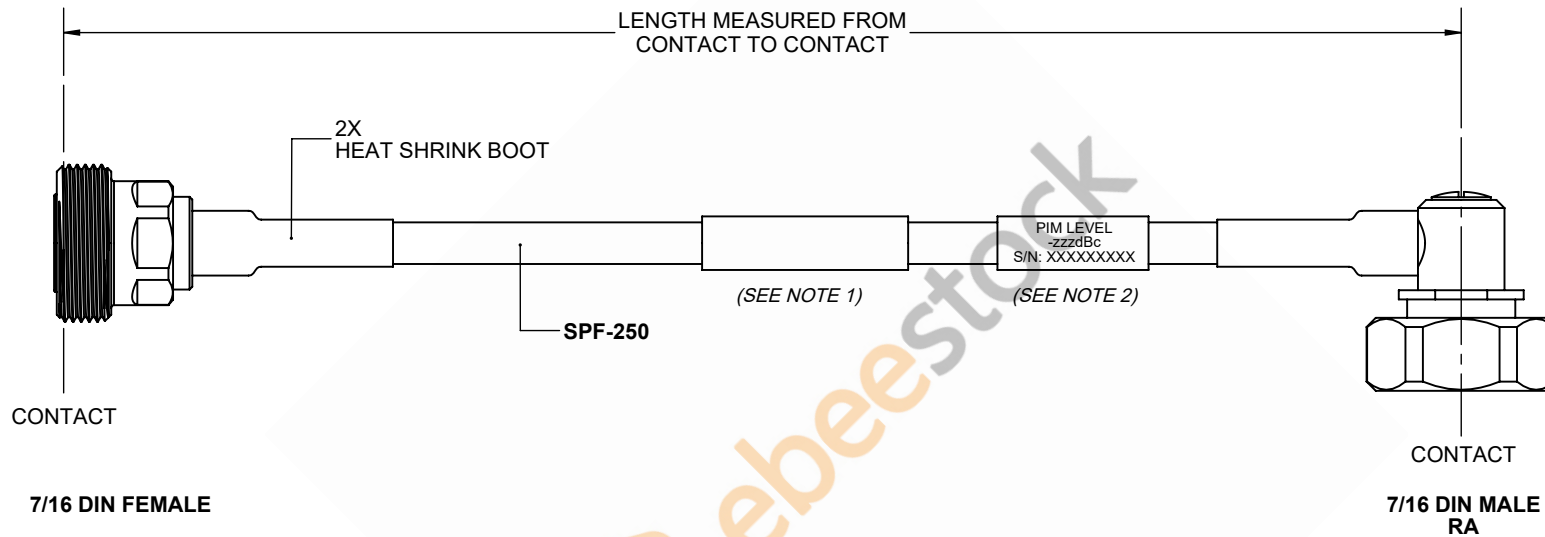

Fire Rated 7/16 DIN Male Right Angle to 7/16 DIN Female Low PIM Cable 48 Inch Length Using SPF-250 Coax Using Times Microwave Parts

REVISIONS			
REV.	DESCRIPTION	DATE	APPROVED
A	INITIAL RELEASE	9/21/2021	A. GANWANI

NOTES:

1. CABLES 84" AND UNDER HAVE 1 LABEL CENTERED. CABLES OVER 84" HAVE 2 LABELS, ONE AT EACH END 12.0" FROM THE END OF THE CONNECTOR.
2. 6" FROM CABLE END 1 PLACE FOR ALL LENGTHS OF CABLE.

THESE COMMODITIES, TECHNOLOGY OR SOFTWARE WERE EXPORTED FROM THE UNITED STATES IN ACCORDANCE WITH THE EXPORT ADMINISTRATION REGULATIONS. DIVERSION CONTRARY TO U.S. LAW PROHIBITED.

UNLESS OTHERWISE SPECIFIED LEADING DIMENSIONS ARE INCHES DIMENSIONS IN [] ARE MILLIMETERS TOLERANCES: .X = ±.2 [.508] FRACTIONS ± 1/32 .XX = ±.02 [.51] ANGLES ± 1° .XXX = ±.005 [.13] CABLE LENGTH (L) TOLERANCES: L ≤ 12 [305] = +1 [25] / -0 12 [305] < L ≤ 60 [1524] = +2 [51] / -0 60 [1524] < L ≤ 120 [3048] = +4 [102] / -0 120 [3048] < L ≤ 300 [7620] = +6 [152] / -0 300 [7620] < L = +5%L / -0 ALL DIMENSIONS SHOWN ARE FOR REFERENCE ONLY.		<p>8TH FLOOR, BUILDING 1, YONGFU SCIENCE AND TECHNOLOGY CENTER INDUSTRIAL PARK, NANZHA DISTRICT 5, HUMEN, 523900, DONGGUAN, GUANGDONG, CHINA WEBSITE: www.ebeestock.com EMAIL: sales@ebeestock.com</p>		THIRD-ANGLE PROJECTION THE INFORMATION AND DESIGN IN THIS DOCUMENT IS THE PROPERTY OF EBEESTOCK CORPORATION. ALL RIGHTS RESERVED. SHEET 1 OF 1 SCALE N/A	
SIZE	CAGE CODE	DRAWN BY	ITEM NO.	REV	
A	53919	K.DANG	ET16943	A	