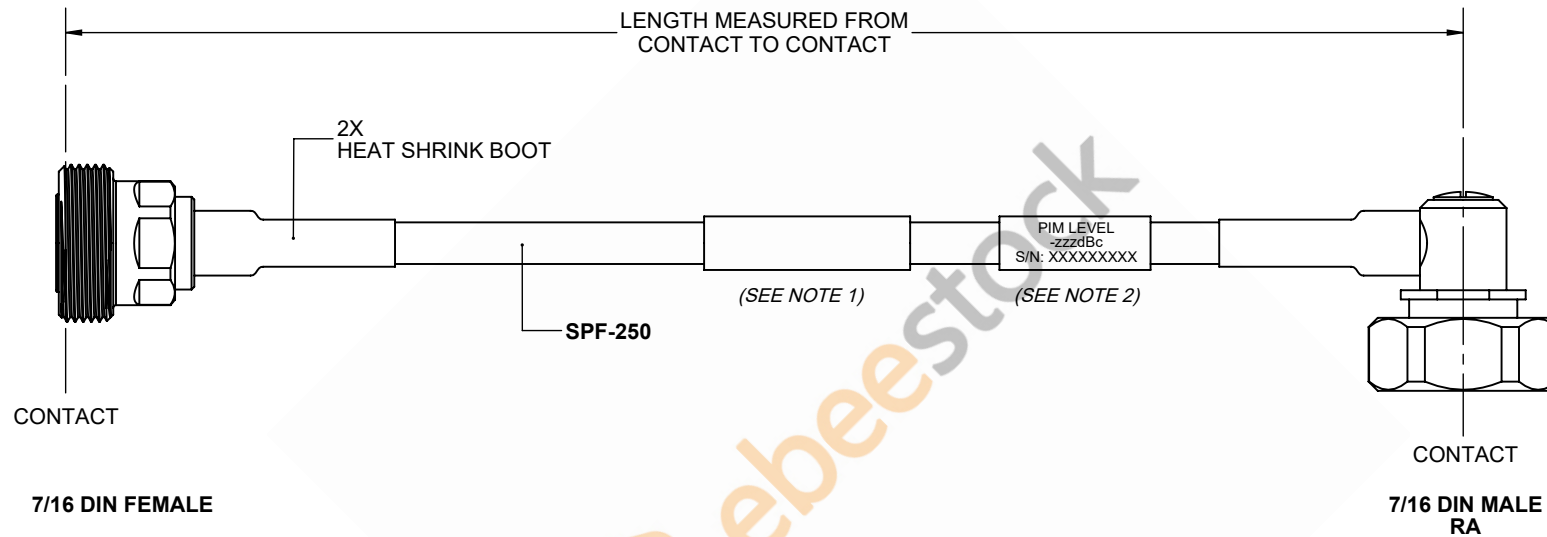

Fire Rated 7/16 DIN Male Right Angle to 7/16 DIN Female Low PIM Cable 60 Inch Length Using SPF-250 Coax Using Times Microwave Parts

| REVISIONS | | | |
|-----------|-----------------|-----------|------------|
| REV. | DESCRIPTION | DATE | APPROVED |
| A | INITIAL RELEASE | 9/21/2021 | A. GANWANI |

NOTES:

1. CABLES 84" AND UNDER HAVE 1 LABEL CENTERED. CABLES OVER 84" HAVE 2 LABELS, ONE AT EACH END 12.0" FROM THE END OF THE CONNECTOR.
2. 6" FROM CABLE END 1 PLACE FOR ALL LENGTHS OF CABLE.

THESE COMMODITIES, TECHNOLOGY OR SOFTWARE WERE EXPORTED FROM THE UNITED STATES IN ACCORDANCE WITH THE EXPORT ADMINISTRATION REGULATIONS. DIVERSION CONTRARY TO U.S. LAW PROHIBITED.

UNLESS OTHERWISE SPECIFIED
LEADING DIMENSIONS ARE INCHES
DIMENSIONS IN [] ARE MILLIMETERS

TOLERANCES:

| | | | |
|--------------|--------|-----------|--------|
| .X = ±.2 | [.508] | FRACTIONS | |
| .XX = ±.02 | [.51] | | ± 1/32 |
| .XXX = ±.005 | [.13] | ANGLES | ± 1° |