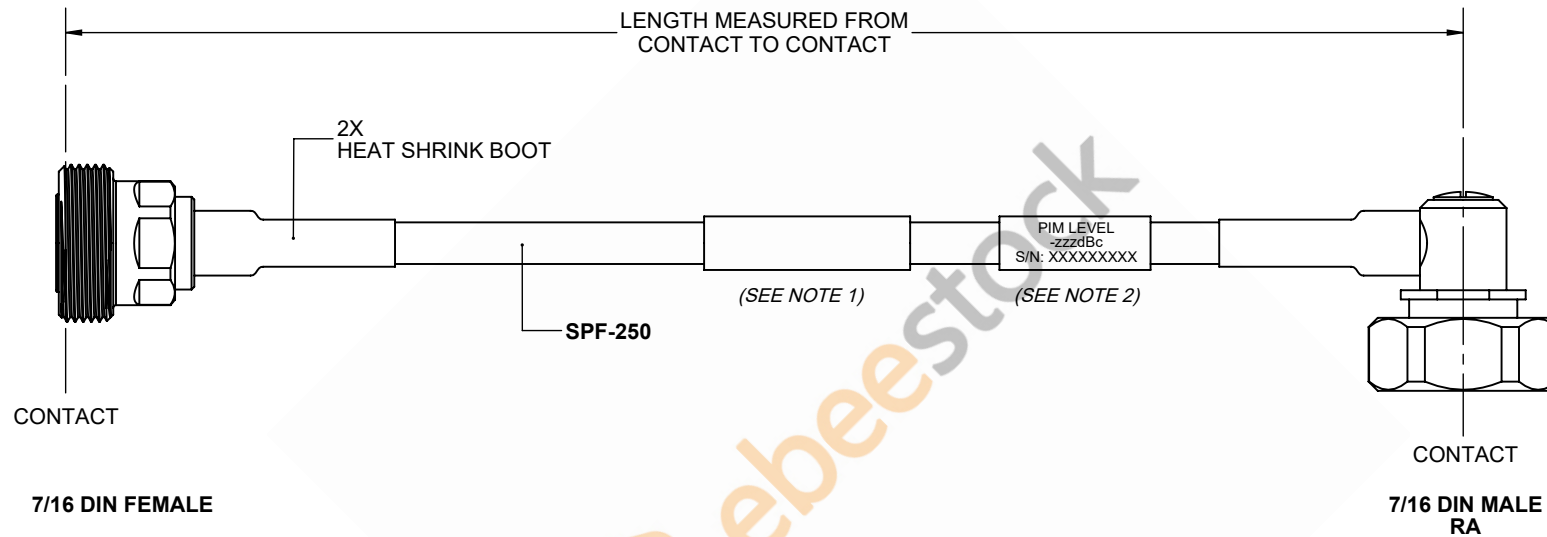

# Fire Rated 7/16 DIN Male Right Angle to 7/16 DIN Female Low PIM Cable 50 CM Length Using SPF-250 Coax Using Times Microwave Parts

REVISIONS			
REV.	DESCRIPTION	DATE	APPROVED
A	INITIAL RELEASE	9/21/2021	A. GANWANI

## NOTES:

1. CABLES 84" AND UNDER HAVE 1 LABEL CENTERED. CABLES OVER 84" HAVE 2 LABELS, ONE AT EACH END 12.0" FROM THE END OF THE CONNECTOR.
2. 6" FROM CABLE END 1 PLACE FOR ALL LENGTHS OF CABLE.

THESE COMMODITIES, TECHNOLOGY OR SOFTWARE WERE EXPORTED FROM THE UNITED STATES IN ACCORDANCE WITH THE EXPORT ADMINISTRATION REGULATIONS. DIVERSION CONTRARY TO U.S. LAW PROHIBITED.

UNLESS OTHERWISE SPECIFIED LEADING DIMENSIONS ARE INCHES DIMENSIONS IN [ ] ARE MILLIMETERS