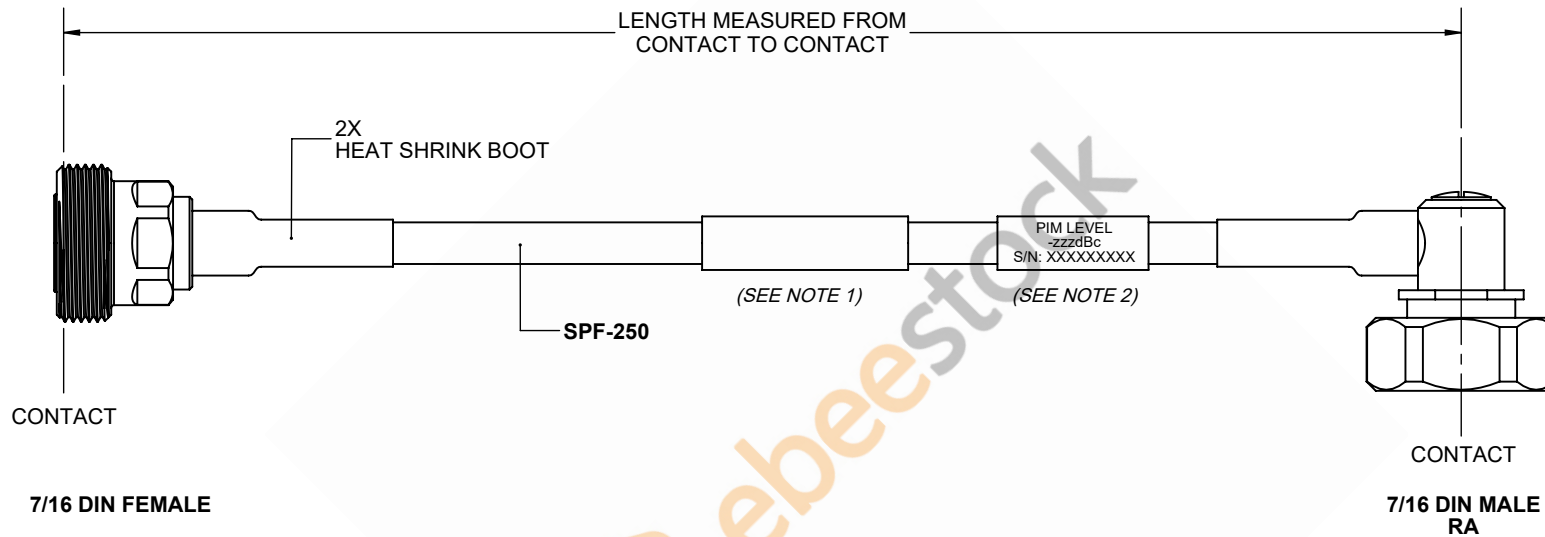

Fire Rated 7/16 DIN Male Right Angle to 7/16 DIN Female Low PIM Cable 100 CM Length Using SPF-250 Coax Using Times Microwave Parts

| REVISIONS | | | |
|-----------|-----------------|-----------|------------|
| REV. | DESCRIPTION | DATE | APPROVED |
| A | INITIAL RELEASE | 9/21/2021 | A. GANWANI |

NOTES:

1. CABLES 84" AND UNDER HAVE 1 LABEL CENTERED. CABLES OVER 84" HAVE 2 LABELS, ONE AT EACH END 12.0" FROM THE END OF THE CONNECTOR.
2. 6" FROM CABLE END 1 PLACE FOR ALL LENGTHS OF CABLE.

THESE COMMODITIES, TECHNOLOGY OR SOFTWARE WERE EXPORTED FROM THE UNITED STATES IN ACCORDANCE WITH THE EXPORT ADMINISTRATION REGULATIONS. DIVERSION CONTRARY TO U.S. LAW PROHIBITED.

| | | | | |
|---|-----------|---|----------|---|
| UNLESS OTHERWISE SPECIFIED LEADING DIMENSIONS ARE INCHES DIMENSIONS IN [] ARE MILLIMETERS TOLERANCES: .X = ±.2 [.508] FRACTIONS ± 1/32 .XX = ±.02 [.51] ANGLES ± 1° .XXX = ±.005 [.13] CABLE LENGTH (L) TOLERANCES: L ≤ 12 [305] = +1 [25] / -0 12 [305] < L ≤ 60 [1524] = +2 [51] / -0 60 [1524] < L ≤ 120 [3048] = +4 [102] / -0 120 [3048] < L ≤ 300 [7620] = +6 [152] / -0 300 [7620] < L = +5%L / -0 ALL DIMENSIONS SHOWN ARE FOR REFERENCE ONLY. | | <p>8TH FLOOR, BUILDING 1, YONGFU SCIENCE AND TECHNOLOGY CENTER INDUSTRIAL PARK, NANZHA DISTRICT 5, HUMEN, 523900, DONGGUAN, GUANGDONG, CHINA WEBSITE: www.ebeeStock.com EMAIL: sales@ebeeStock.com</p> | | THIRD-ANGLE PROJECTION THE INFORMATION AND DESIGN IN THIS DOCUMENT IS THE PROPERTY OF EBEE STOCK CORPORATION ALL RIGHTS RESERVED. SHEET 1 OF 1 SCALE N/A |
| SIZE | CAGE CODE | DRAWN BY | ITEM NO. | REV |
| A | 53919 | K.DANG | ET16946 | A |