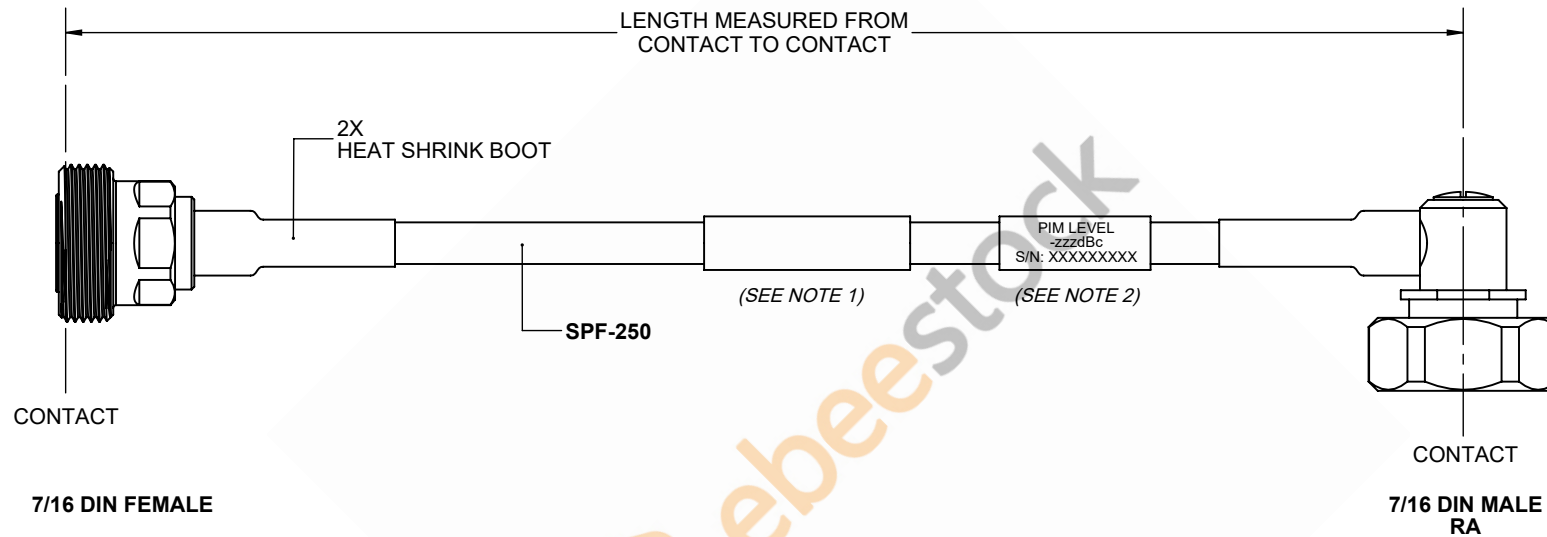

Fire Rated 7/16 DIN Male Right Angle to 7/16 DIN Female Low PIM Cable 150 CM Length Using SPF-250 Coax Using Times Microwave Parts

REVISIONS			
REV.	DESCRIPTION	DATE	APPROVED
A	INITIAL RELEASE	9/21/2021	A. GANWANI

NOTES:

1. CABLES 84" AND UNDER HAVE 1 LABEL CENTERED. CABLES OVER 84" HAVE 2 LABELS, ONE AT EACH END 12.0" FROM THE END OF THE CONNECTOR.
2. 6" FROM CABLE END 1 PLACE FOR ALL LENGTHS OF CABLE.

THESE COMMODITIES, TECHNOLOGY OR SOFTWARE WERE EXPORTED FROM THE UNITED STATES IN ACCORDANCE WITH THE EXPORT ADMINISTRATION REGULATIONS. DIVERSION CONTRARY TO U.S. LAW PROHIBITED.

UNLESS OTHERWISE SPECIFIED
LEADING DIMENSIONS ARE INCHES
DIMENSIONS IN [] ARE MILLIMETERS

TOLERANCES:

.X = ±.2 [.508]	FRACTIONS
.XX = ±.02 [.51]	± 1/32
.XXX = ±.005 [.13]	ANGLES ± 1°

CABLE LENGTH (L) TOLERANCES:

L ≤ 12 [305]	= +1 [25] / -0
12 [305] < L ≤ 60 [1524]	= +2 [51] / -0
60 [1524] < L ≤ 120 [3048]	= +4 [102] / -0
120 [3048] < L ≤ 300 [7620]	= +6 [152] / -0
300 [7620] < L	= +5%L / -0

ALL DIMENSIONS SHOWN
ARE FOR REFERENCE ONLY.