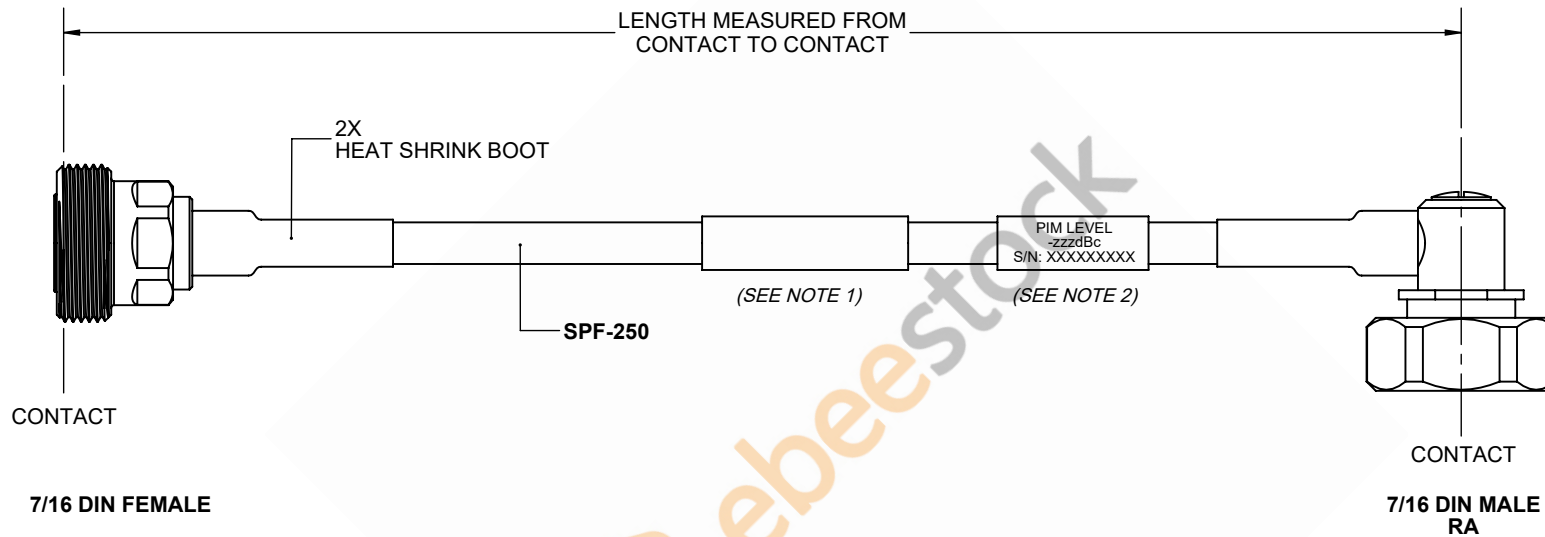

Fire Rated 7/16 DIN Male Right Angle to 7/16 DIN Female Low PIM Cable 200 CM Length Using SPF-250 Coax Using Times Microwave Parts

REVISIONS			
REV.	DESCRIPTION	DATE	APPROVED
A	INITIAL RELEASE	9/21/2021	A. GANWANI

NOTES:

1. CABLES 84" AND UNDER HAVE 1 LABEL CENTERED. CABLES OVER 84" HAVE 2 LABELS, ONE AT EACH END 12.0" FROM THE END OF THE CONNECTOR.
2. 6" FROM CABLE END 1 PLACE FOR ALL LENGTHS OF CABLE.

THESE COMMODITIES, TECHNOLOGY OR SOFTWARE WERE EXPORTED FROM THE UNITED STATES IN ACCORDANCE WITH THE EXPORT ADMINISTRATION REGULATIONS. DIVERSION CONTRARY TO U.S. LAW PROHIBITED.

UNLESS OTHERWISE SPECIFIED LEADING DIMENSIONS ARE INCHES DIMENSIONS IN [] ARE MILLIMETERS TOLERANCES: .X = ±.02 [.51] FRACTIONS ± 1/32 .XX = ±.02 [.51] ± 1/32 .XXX = ±.005 [.13] ANGLES ± 1° CABLE LENGTH (L) TOLERANCES: L ≤ 12 [305] = +1 [25] / -0 12 [305] < L ≤ 60 [1524] = +2 [51] / -0 60 [1524] < L ≤ 120 [3048] = +4 [102] / -0 120 [3048] < L ≤ 300 [7620] = +6 [152] / -0 300 [7620] < L = +5%L / -0 ALL DIMENSIONS SHOWN ARE FOR REFERENCE ONLY.		<p>8TH FLOOR, BUILDING 1, YONGFU SCIENCE AND TECHNOLOGY CENTER INDUSTRIAL PARK, NANZHA DISTRICT 5, HUMEN, 523900, DONGGUAN, GUANGDONG, CHINA WEBSITE: www.ebeestock.com EMAIL: sales@ebeestock.com</p>		THIRD-ANGLE PROJECTION THE INFORMATION AND DESIGN IN THIS DOCUMENT IS THE PROPERTY OF EBEESTOCK CORPORATION. ALL RIGHTS RESERVED. SHEET 1 OF 1 SCALE N/A	
SIZE	CAGE CODE	DRAWN BY	ITEM NO.	REV	
A	53919	K.DANG	ET16948	A	