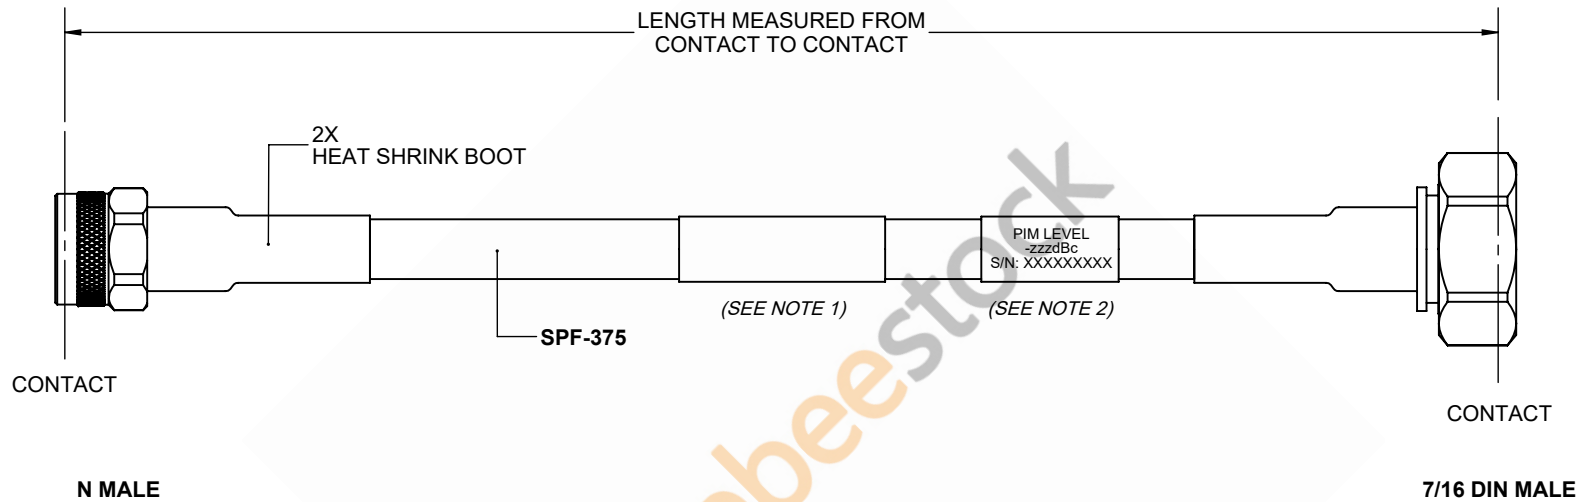

# Fire Rated 7/16 DIN Male to N Male Low PIM Cable 24 Inch Length Using SPF-375 Coax Using Times Microwave Parts

REVISIONS			
REV.	DESCRIPTION	DATE	APPROVED
A	INITIAL RELEASE	9/21/2021	A. GANWANI

## NOTES:

- CABLES 84" AND UNDER HAVE 1 LABEL CENTERED. CABLES OVER 84" HAVE 2 LABELS, ONE AT EACH END 12.0" FROM THE END OF THE CONNECTOR.
- 6" FROM CABLE END 1 PLACE FOR ALL LENGTHS OF CABLE.

THESE COMMODITIES, TECHNOLOGY OR SOFTWARE WERE EXPORTED FROM THE UNITED STATES IN ACCORDANCE WITH THE EXPORT ADMINISTRATION REGULATIONS. DIVERSION CONTRARY TO U.S. LAW PROHIBITED.