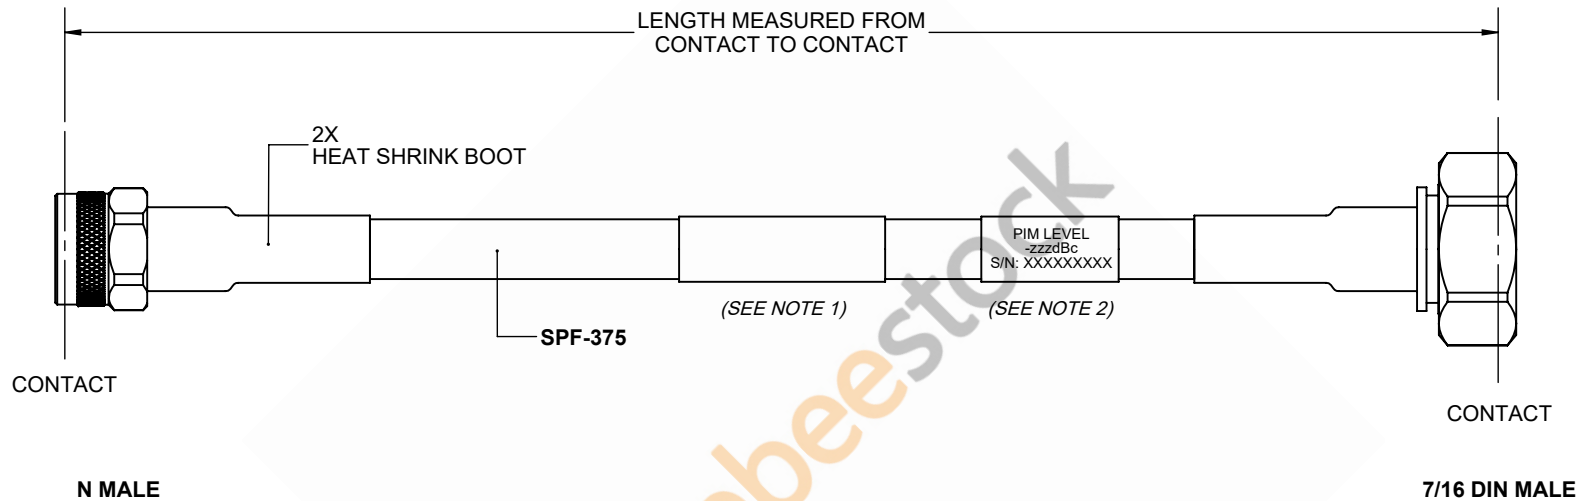

Fire Rated 7/16 DIN Male to N Male Low PIM Cable 36 Inch Length Using SPF-375 Coax Using Times Microwave Parts

REVISIONS			
REV.	DESCRIPTION	DATE	APPROVED
A	INITIAL RELEASE	9/21/2021	A. GANWANI

NOTES:

- CABLES 84" AND UNDER HAVE 1 LABEL CENTERED. CABLES OVER 84" HAVE 2 LABELS, ONE AT EACH END 12.0" FROM THE END OF THE CONNECTOR.
- 6" FROM CABLE END 1 PLACE FOR ALL LENGTHS OF CABLE.

THESE COMMODITIES, TECHNOLOGY OR SOFTWARE WERE EXPORTED FROM THE UNITED STATES IN ACCORDANCE WITH THE EXPORT ADMINISTRATION REGULATIONS. DIVERSION CONTRARY TO U.S. LAW PROHIBITED.

UNLESS OTHERWISE SPECIFIED
LEADING DIMENSIONS ARE INCHES
DIMENSIONS IN [] ARE MILLIMETERS

TOLERANCES:

.X = ±.2	[5.08]	FRACTIONS	
.XX = ±.02	[.51]		± 1/32
.XXX = ±.005	[.13]	ANGLES	± 1°

CABLE LENGTH (L) TOLERANCES:

L ≤ 12	[305]	= +1 [25]	/ -0
12 [305] < L ≤ 60	[1524]	= +2 [51]	/ -0
60 [1524] < L ≤ 120	[3048]	= +4 [102]	/ -0
120 [3048] < L ≤ 300	[7620]	= +6 [152]	/ -0
300 [7620] < L		= +5%L	/ -0