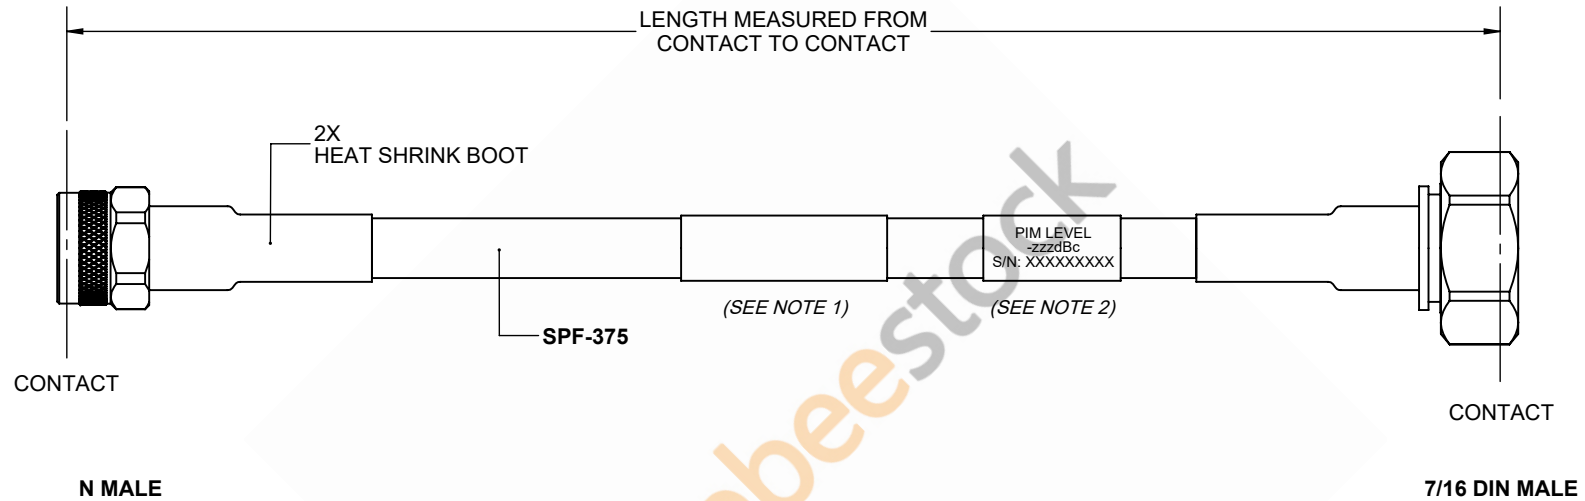

# Fire Rated 7/16 DIN Male to N Male Low PIM Cable 48 Inch Length Using SPF-375 Coax Using Times Microwave Parts

REVISIONS			
REV.	DESCRIPTION	DATE	APPROVED
A	INITIAL RELEASE	9/21/2021	A. GANWANI

## NOTES:

- CABLES 84" AND UNDER HAVE 1 LABEL CENTERED. CABLES OVER 84" HAVE 2 LABELS, ONE AT EACH END 12.0" FROM THE END OF THE CONNECTOR.
- 6" FROM CABLE END 1 PLACE FOR ALL LENGTHS OF CABLE.

THESE COMMODITIES, TECHNOLOGY OR SOFTWARE WERE EXPORTED FROM THE UNITED STATES IN ACCORDANCE WITH THE EXPORT ADMINISTRATION REGULATIONS. DIVERSION CONTRARY TO U.S. LAW PROHIBITED.