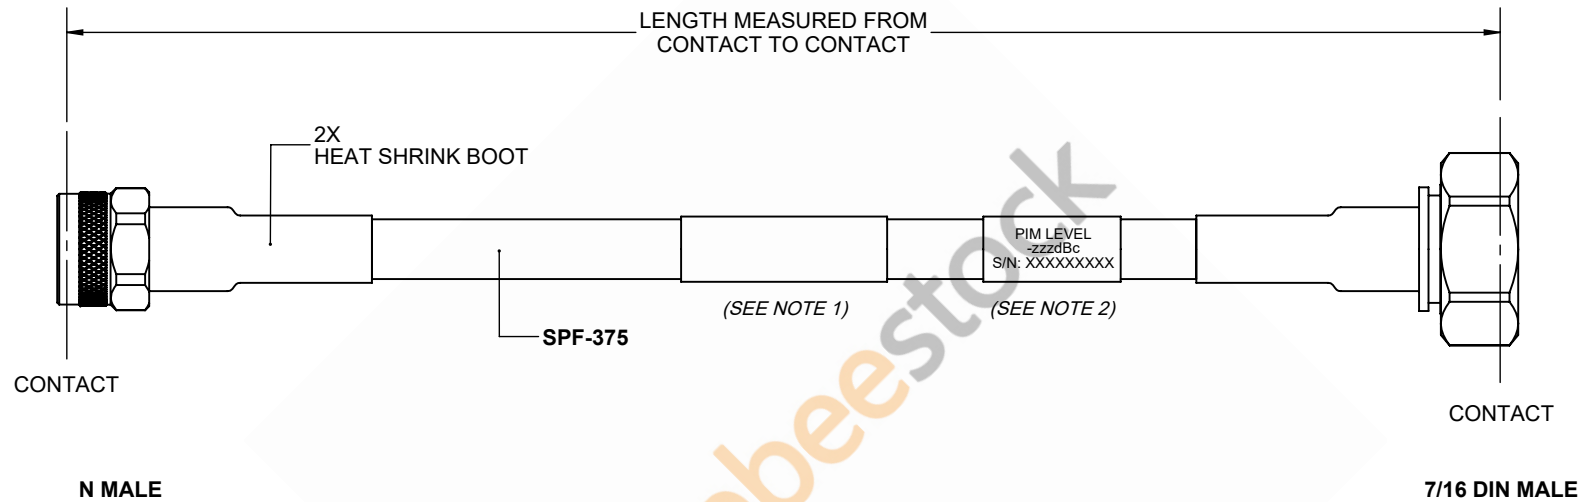

# Fire Rated 7/16 DIN Male to N Male Low PIM Cable 60 Inch Length Using SPF-375 Coax Using Times Microwave Parts

| REVISIONS |                 |           |            |
|-----------|-----------------|-----------|------------|
| REV.      | DESCRIPTION     | DATE      | APPROVED   |
| A         | INITIAL RELEASE | 9/21/2021 | A. GANWANI |

**NOTES:**

1. CABLES 84" AND UNDER HAVE 1 LABEL CENTERED. CABLES OVER 84" HAVE 2 LABELS, ONE AT EACH END 12.0" FROM THE END OF THE CONNECTOR.
2. 6" FROM CABLE END 1 PLACE FOR ALL LENGTHS OF CABLE.

THESE COMMODITIES, TECHNOLOGY OR SOFTWARE WERE EXPORTED FROM THE UNITED STATES IN ACCORDANCE WITH THE EXPORT ADMINISTRATION REGULATIONS. DIVERSION CONTRARY TO U.S. LAW PROHIBITED.

|  |           |  |          |   |  |
|--|-----------|--|----------|---|--|
| UNLESS OTHERWISE SPECIFIED LEADING DIMENSIONS ARE INCHES DIMENSIONS IN [ ] ARE MILLIMETERS<br><b>TOLERANCES:</b><br>.X = ±.2 [ .508 ]      FRACTIONS ± 1/32<br>.XX = ±.02 [ .51 ]      ± 1/32<br>.XXX = ±.005 [ .13 ]      ANGLES ± 1°<br><b>CABLE LENGTH (L) TOLERANCES:</b><br>L ≤ 12 [305] = +1 [25] / -0<br>12 [305] < L ≤ 60 [1524] = +2 [51] / -0<br>60 [1524] < L ≤ 120 [3048] = +4 [102] / -0<br>120 [3048] < L ≤ 300 [7620] = +6 [152] / -0<br>300 [7620] < L = +5%L / -0<br>ALL DIMENSIONS SHOWN ARE FOR REFERENCE ONLY. |           | <p>8TH FLOOR, BUILDING 1,<br/>YONGFU SCIENCE AND TECHNOLOGY<br/>CENTER INDUSTRIAL PARK, NANZHA DISTRICT<br/>5, HUMEN, 523900, DONGGUAN, GUANGDONG, CHINA<br/>WEBSITE: <a href="http://www.ebeestock.com">www.ebeestock.com</a><br/>EMAIL: <a href="mailto:sales@ebeestock.com">sales@ebeestock.com</a></p> |          | THIRD-ANGLE PROJECTION<br><br>THE INFORMATION AND DESIGN IN THIS DOCUMENT IS THE PROPERTY OF EBEE STOCK CORPORATION ALL RIGHTS RESERVED.<br>SHEET 1 OF 1<br>SCALE N/A |  |
| SIZE   | CAGE CODE | DRAWN BY   | ITEM NO. | REV   |  |
| A  | 53919     | K.DANG   | ET16953  | A   |  |