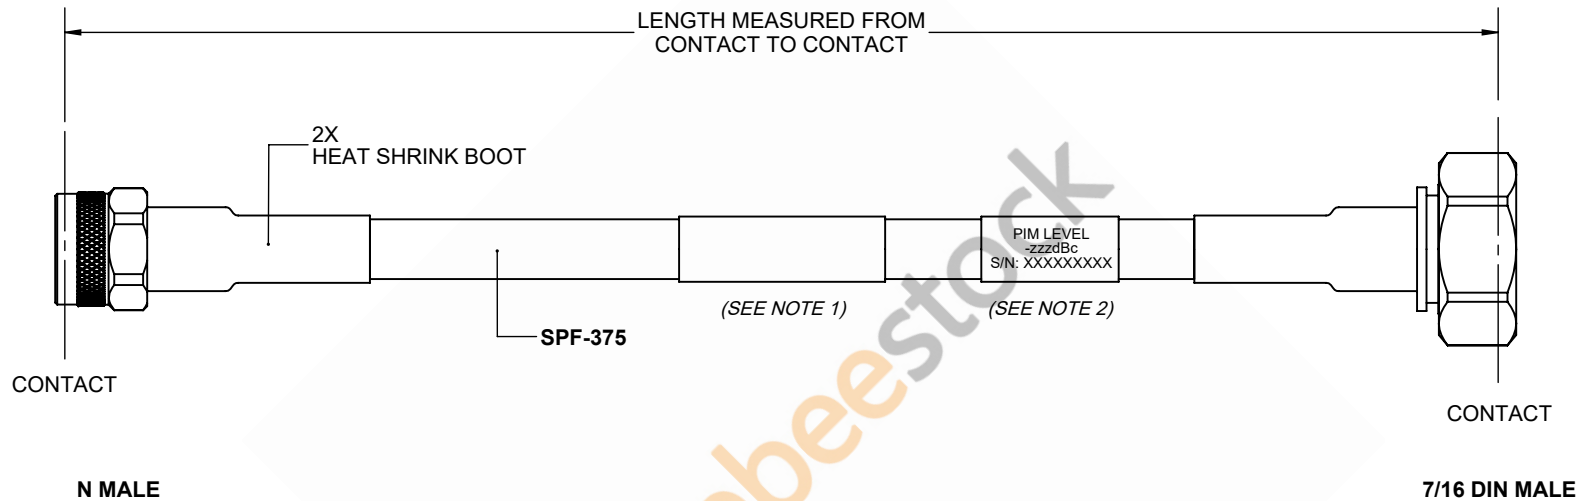

Fire Rated 7/16 DIN Male to N Male Low PIM Cable 150 CM Length Using SPF-375 Coax Using Times Microwave Parts

REVISIONS			
REV.	DESCRIPTION	DATE	APPROVED
A	INITIAL RELEASE	9/21/2021	A. GANWANI

NOTES:

- CABLES 84" AND UNDER HAVE 1 LABEL CENTERED. CABLES OVER 84" HAVE 2 LABELS, ONE AT EACH END 12.0" FROM THE END OF THE CONNECTOR.
- 6" FROM CABLE END 1 PLACE FOR ALL LENGTHS OF CABLE.

THESE COMMODITIES, TECHNOLOGY OR SOFTWARE WERE EXPORTED FROM THE UNITED STATES IN ACCORDANCE WITH THE EXPORT ADMINISTRATION REGULATIONS. DIVERSION CONTRARY TO U.S. LAW PROHIBITED.

UNLESS OTHERWISE SPECIFIED LEADING DIMENSIONS ARE INCHES DIMENSIONS IN [] ARE MILLIMETERS

TOLERANCES:

.X = ±.2 [5.08]	FRACTIONS	
.XX = ±.02 [.51]		± 1/32
.XXX = ±.005 [.13]	ANGLES ± 1°	

CABLE LENGTH (L) TOLERANCES:

L ≤ 12 [305]	= +1 [25] / -0
12 [305] < L ≤ 60 [1524]	= +2 [51] / -0
60 [1524] < L ≤ 120 [3048]	= +4 [102] / -0
120 [3048] < L ≤ 300 [7620]	= +6 [152] / -0
300 [7620] < L	= +5%L / -0