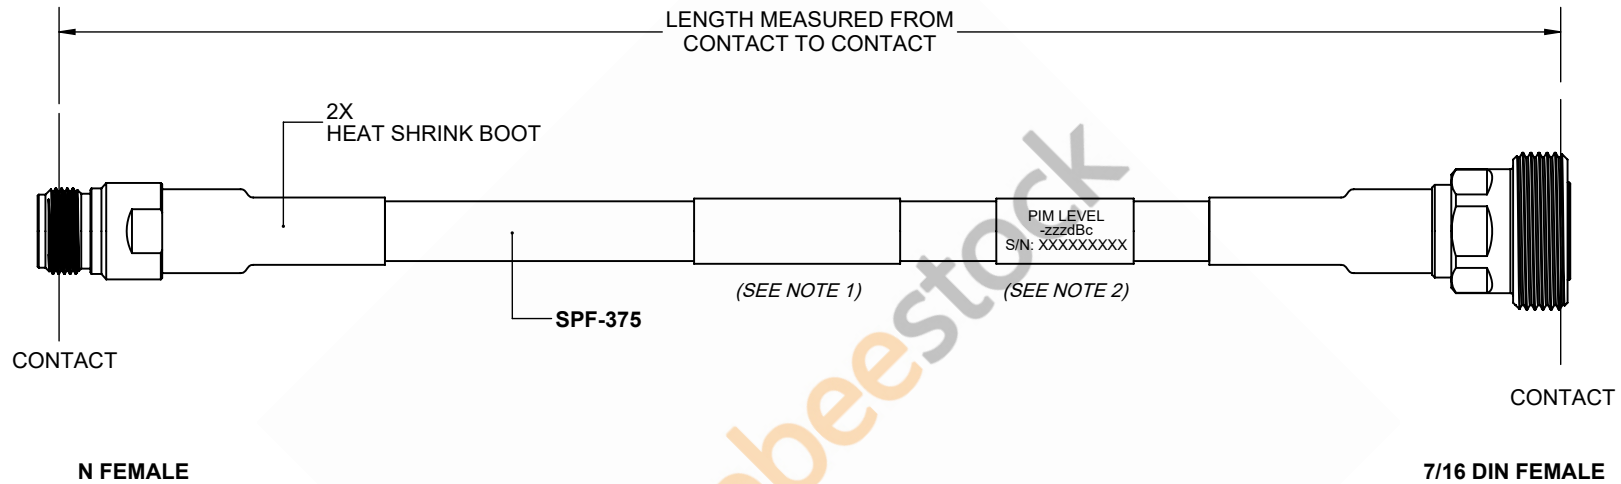

Fire Rated 7/16 DIN Female to N Female Low PIM Cable 12 Inch Length Using SPF-375 Coax Using Times Microwave Parts

REVISIONS			
REV.	DESCRIPTION	DATE	APPROVED
A	INITIAL RELEASE	9/21/2021	A. GANWANI

NOTES:

1. CABLES 84" AND UNDER HAVE 1 LABEL CENTERED. CABLES OVER 84" HAVE 2 LABELS, ONE AT EACH END 12.0" FROM THE END OF THE CONNECTOR.
2. 6" FROM CABLE END 1 PLACE FOR ALL LENGTHS OF CABLE.

THESE COMMODITIES, TECHNOLOGY OR SOFTWARE WERE EXPORTED FROM THE UNITED STATES IN ACCORDANCE WITH THE EXPORT ADMINISTRATION REGULATIONS. DIVERSION CONTRARY TO U.S. LAW PROHIBITED.

UNLESS OTHERWISE SPECIFIED
LEADING DIMENSIONS ARE INCHES
DIMENSIONS IN [] ARE MILLIMETERS

TOLERANCES:

.X = ±.2 [.508]	FRACTIONS	
.XX = ±.02 [.51]		± 1/32
.XXX = ±.005 [.13]	ANGLES	± 1°

CABLE LENGTH (L) TOLERANCES: