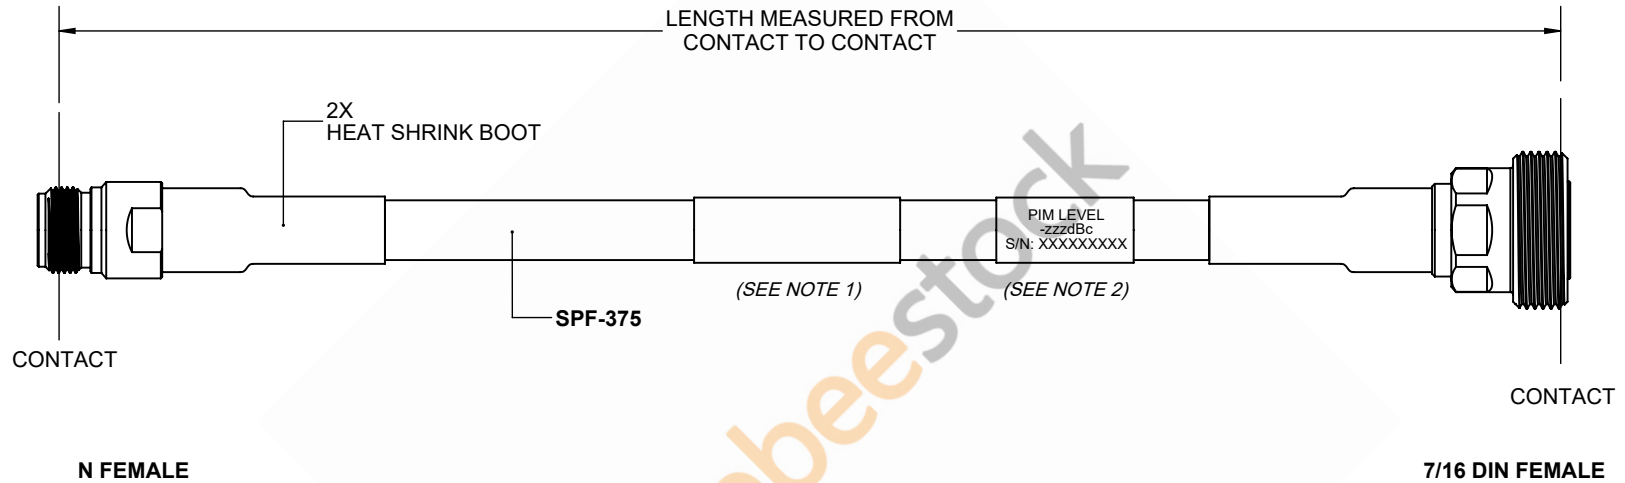

# Fire Rated 7/16 DIN Female to N Female Low PIM Cable 24 Inch Length Using SPF-375 Coax Using Times Microwave Parts

REVISIONS			
REV.	DESCRIPTION	DATE	APPROVED
A	INITIAL RELEASE	9/21/2021	A. GANWANI

**NOTES:**

1. CABLES 84" AND UNDER HAVE 1 LABEL CENTERED. CABLES OVER 84" HAVE 2 LABELS, ONE AT EACH END 12.0" FROM THE END OF THE CONNECTOR.
2. 6" FROM CABLE END 1 PLACE FOR ALL LENGTHS OF CABLE.

THESE COMMODITIES, TECHNOLOGY OR SOFTWARE WERE EXPORTED FROM THE UNITED STATES IN ACCORDANCE WITH THE EXPORT ADMINISTRATION REGULATIONS. DIVERSION CONTRARY TO U.S. LAW PROHIBITED.

UNLESS OTHERWISE SPECIFIED LEADING DIMENSIONS ARE INCHES DIMENSIONS IN [ ] ARE MILLIMETERS <b>TOLERANCES:</b> .X = ±.2 [ .508 ]      FRACTIONS ± 1/32 .XX = ±.02 [ .51 ]      ANGLES ± 1° .XXX = ±.005 [ .13 ] <b>CABLE LENGTH (L) TOLERANCES:</b> L ≤ 12 [305] = +1 [25] / -0 12 [305] < L ≤ 60 [1524] = +2 [51] / -0 60 [1524] < L ≤ 120 [3048] = +4 [102] / -0 120 [3048] < L ≤ 300 [7620] = +6 [152] / -0 300 [7620] < L = +5%L / -0 ALL DIMENSIONS SHOWN ARE FOR REFERENCE ONLY.		 8TH FLOOR, BUILDING 1, YONGFU SCIENCE AND TECHNOLOGY CENTER INDUSTRIAL PARK, NANZHA DISTRICT 5, HUMEN, 523900, DONGGUAN, GUANGDONG, CHINA WEBSITE: <a href="http://www.ebeestock.com">www.ebeestock.com</a> EMAIL: <a href="mailto:sales@ebeestock.com">sales@ebeestock.com</a>		THIRD-ANGLE PROJECTION  THE INFORMATION AND DESIGN IN THIS DOCUMENT IS THE PROPERTY OF EBEESTOCK CORPORATION ALL RIGHTS RESERVED. SHEET 1 OF 1 SCALE N/A	
SIZE	CAGE CODE	DRAWN BY	ITEM NO.	REV	
A	53919	K.DANG	ET16977	A	