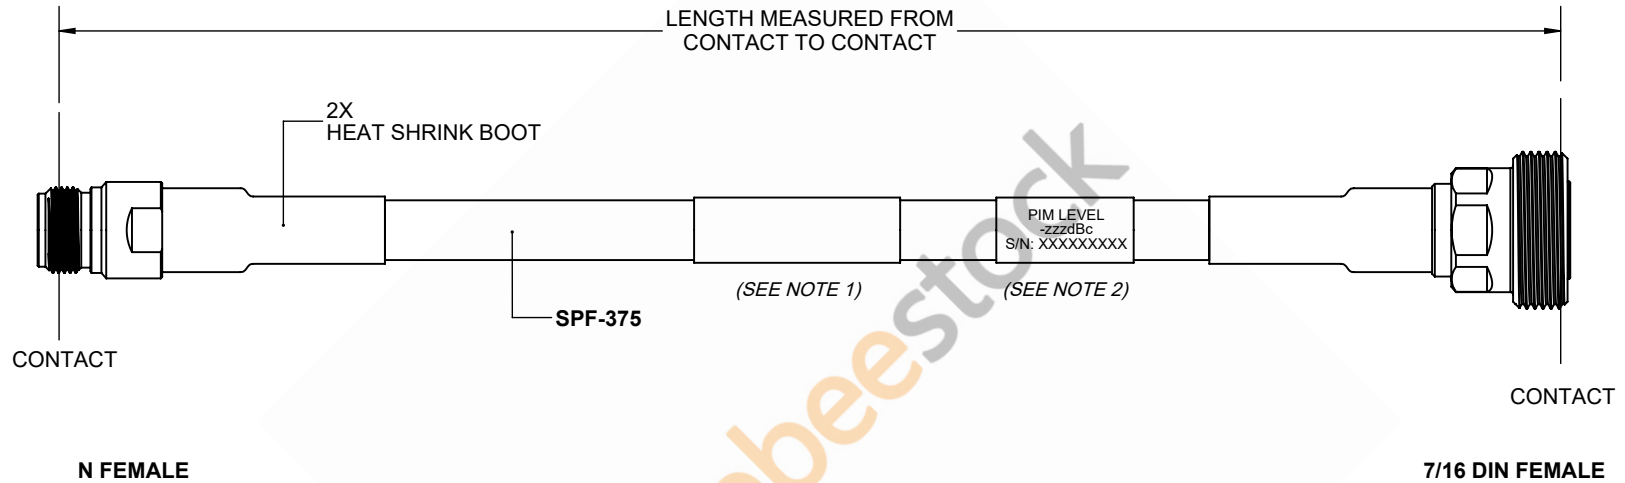

Fire Rated 7/16 DIN Female to N Female Low PIM Cable 36 Inch Length Using SPF-375 Coax Using Times Microwave Parts

REVISIONS			
REV.	DESCRIPTION	DATE	APPROVED
A	INITIAL RELEASE	9/21/2021	A. GANWANI

NOTES:

1. CABLES 84" AND UNDER HAVE 1 LABEL CENTERED. CABLES OVER 84" HAVE 2 LABELS, ONE AT EACH END 12.0" FROM THE END OF THE CONNECTOR.
2. 6" FROM CABLE END 1 PLACE FOR ALL LENGTHS OF CABLE.

THESE COMMODITIES, TECHNOLOGY OR SOFTWARE WERE EXPORTED FROM THE UNITED STATES IN ACCORDANCE WITH THE EXPORT ADMINISTRATION REGULATIONS. DIVERSION CONTRARY TO U.S. LAW PROHIBITED.

UNLESS OTHERWISE SPECIFIED LEADING DIMENSIONS ARE INCHES DIMENSIONS IN [] ARE MILLIMETERS TOLERANCES: .X = ±.2 [.508] FRACTIONS ± 1/32 .XX = ±.02 [.51] ANGLES ± 1° .XXX = ±.005 [.13] CABLE LENGTH (L) TOLERANCES: L ≤ 12 [305] = +1 [25] / -0 12 [305] < L ≤ 60 [1524] = +2 [51] / -0 60 [1524] < L ≤ 120 [3048] = +4 [102] / -0 120 [3048] < L ≤ 300 [7620] = +6 [152] / -0 300 [7620] < L = +5%L / -0 ALL DIMENSIONS SHOWN ARE FOR REFERENCE ONLY.		 8TH FLOOR, BUILDING 1, YONGFU SCIENCE AND TECHNOLOGY CENTER INDUSTRIAL PARK, NANZHA DISTRICT 5, HUMEN, 523900, DONGGUAN, GUANGDONG, CHINA WEBSITE: www.ebeestock.com EMAIL: sales@ebeestock.com		THIRD-ANGLE PROJECTION  THE INFORMATION AND DESIGN IN THIS DOCUMENT IS THE PROPERTY OF EBEESTOCK CORPORATION ALL RIGHTS RESERVED. SHEET 1 OF 1 SCALE N/A	
SIZE	CAGE CODE	DRAWN BY	ITEM NO.	REV	
A	53919	K.DANG	ET16978	A	