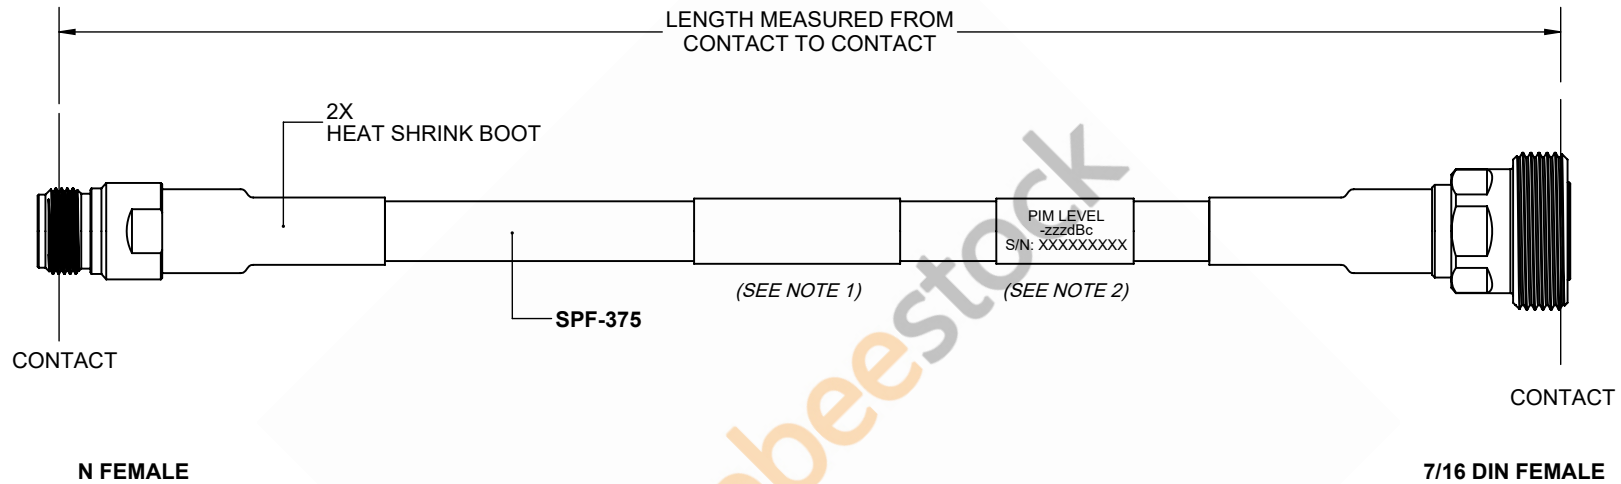

# Fire Rated 7/16 DIN Female to N Female Low PIM Cable 48 Inch Length Using SPF-375 Coax Using Times Microwave Parts

REVISIONS			
REV.	DESCRIPTION	DATE	APPROVED
A	INITIAL RELEASE	9/21/2021	A. GANWANI

**NOTES:**

1. CABLES 84" AND UNDER HAVE 1 LABEL CENTERED. CABLES OVER 84" HAVE 2 LABELS, ONE AT EACH END 12.0" FROM THE END OF THE CONNECTOR.
2. 6" FROM CABLE END 1 PLACE FOR ALL LENGTHS OF CABLE.

THESE COMMODITIES, TECHNOLOGY OR SOFTWARE WERE EXPORTED FROM THE UNITED STATES IN ACCORDANCE WITH THE EXPORT ADMINISTRATION REGULATIONS. DIVERSION CONTRARY TO U.S. LAW PROHIBITED.

UNLESS OTHERWISE SPECIFIED LEADING DIMENSIONS ARE INCHES DIMENSIONS IN [ ] ARE MILLIMETERS <b>TOLERANCES:</b> .X = ±.2 [ .508 ]      FRACTIONS ± 1/32 .XX = ±.02 [ .51 ]      ANGLES ± 1° .XXX = ±.005 [ .13 ] <b>CABLE LENGTH (L) TOLERANCES:</b> L ≤ 12 [305] = +1 [25] / -0 12 [305] < L ≤ 60 [1524] = +2 [51] / -0 60 [1524] < L ≤ 120 [3048] = +4 [102] / -0 120 [3048] < L ≤ 300 [7620] = +6 [152] / -0 300 [7620] < L = +5%L / -0 ALL DIMENSIONS SHOWN ARE FOR REFERENCE ONLY.		 8TH FLOOR, BUILDING 1, YONGFU SCIENCE AND TECHNOLOGY CENTER INDUSTRIAL PARK, NANZHA DISTRICT 5, HUMEN, 523900, DONGGUAN, GUANGDONG, CHINA WEBSITE: <a href="http://www.ebeestock.com">www.ebeestock.com</a> EMAIL: <a href="mailto:sales@ebeestock.com">sales@ebeestock.com</a>		THIRD-ANGLE PROJECTION  THE INFORMATION AND DESIGN IN THIS DOCUMENT IS THE PROPERTY OF EBEESTOCK CORPORATION ALL RIGHTS RESERVED. SHEET 1 OF 1 SCALE N/A	
SIZE	CAGE CODE	DRAWN BY	ITEM NO.	REV	
A	53919	K.DANG	ET16979	A	