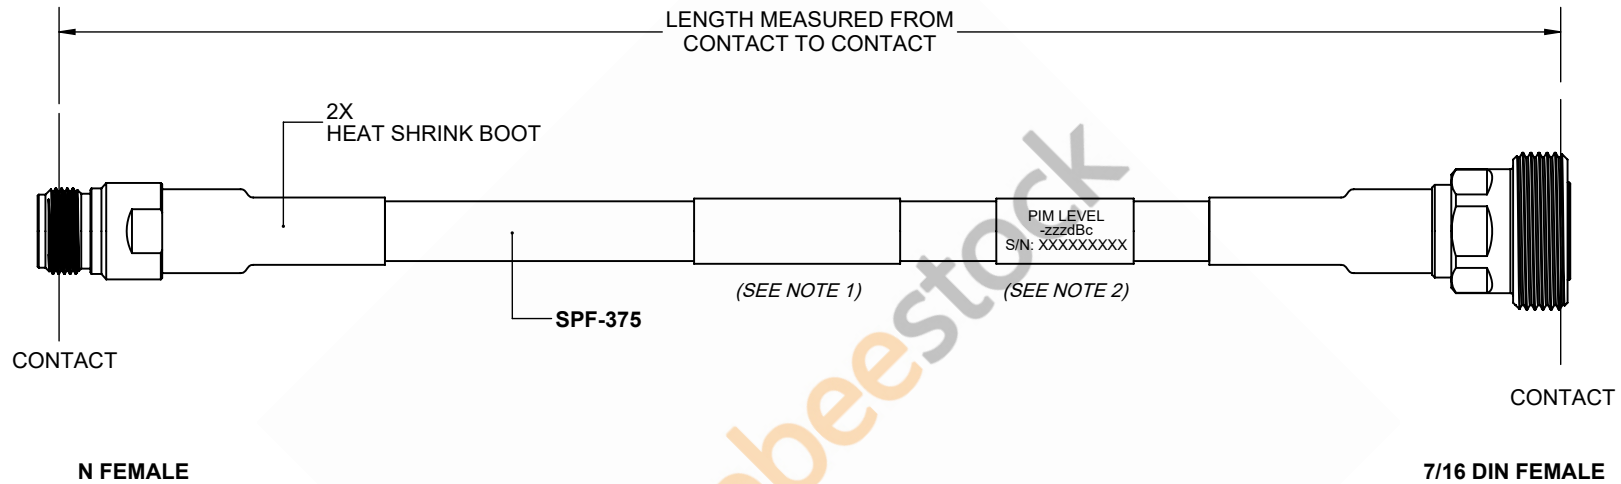

# Fire Rated 7/16 DIN Female to N Female Low PIM Cable 60 Inch Length Using SPF-375 Coax Using Times Microwave Parts

REVISIONS			
REV.	DESCRIPTION	DATE	APPROVED
A	INITIAL RELEASE	9/21/2021	A. GANWANI

## NOTES:

- CABLES 84" AND UNDER HAVE 1 LABEL CENTERED. CABLES OVER 84" HAVE 2 LABELS, ONE AT EACH END 12.0" FROM THE END OF THE CONNECTOR.
- 6" FROM CABLE END 1 PLACE FOR ALL LENGTHS OF CABLE.

THESE COMMODITIES, TECHNOLOGY OR SOFTWARE WERE EXPORTED FROM THE UNITED STATES IN ACCORDANCE WITH THE EXPORT ADMINISTRATION REGULATIONS. DIVERSION CONTRARY TO U.S. LAW PROHIBITED.

UNLESS OTHERWISE SPECIFIED LEADING DIMENSIONS ARE INCHES DIMENSIONS IN [ ] ARE MILLIMETERS TOLERANCES: .X = ±.2 [ .508 ]      FRACTIONS ± 1/32 .XX = ±.02 [ .51 ]      ANGLES ± 1° .XXX = ±.005 [ .13 ] CABLE LENGTH (L) TOLERANCES: L ≤ 12 [305] = +1 [25] / -0 12 [305] < L ≤ 60 [1524] = +2 [51] / -0 60 [1524] < L ≤ 120 [3048] = +4 [102] / -0 120 [3048] < L ≤ 300 [7620] = +6 [152] / -0 300 [7620] < L = +5%L / -0 ALL DIMENSIONS SHOWN ARE FOR REFERENCE ONLY.		 <p>8TH FLOOR, BUILDING 1,                  YONGFU SCIENCE AND TECHNOLOGY                  CENTER INDUSTRIAL PARK, NANZHA DISTRICT                  5, HUMEN, 523900, DONGGUAN, GUANGDONG, CHINA</p> <p>WEBSITE: <a href="http://www.ebeestock.com">www.ebeestock.com</a>                  EMAIL: <a href="mailto:sales@ebeestock.com">sales@ebeestock.com</a></p>		THIRD-ANGLE PROJECTION  THE INFORMATION AND DESIGN IN THIS DOCUMENT IS THE PROPERTY OF EBEESTOCK CORPORATION ALL RIGHTS RESERVED. SHEET 1 OF 1 SCALE N/A	
SIZE	CAGE CODE	DRAWN BY	ITEM NO.	REV	
A	53919	K.DANG	ET16980	A	