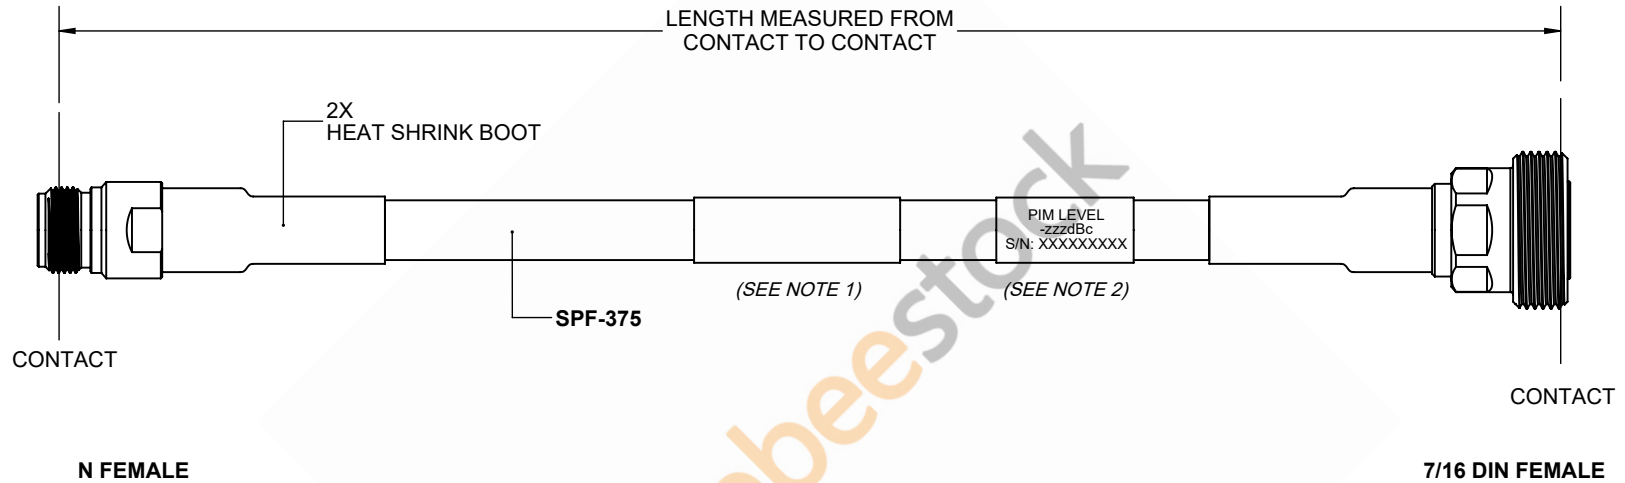

Fire Rated 7/16 DIN Female to N Female Low PIM Cable 50 CM Length Using SPF-375 Coax Using Times Microwave Parts

REVISIONS			
REV.	DESCRIPTION	DATE	APPROVED
A	INITIAL RELEASE	9/21/2021	A. GANWANI

NOTES:

1. CABLES 84" AND UNDER HAVE 1 LABEL CENTERED. CABLES OVER 84" HAVE 2 LABELS, ONE AT EACH END 12.0" FROM THE END OF THE CONNECTOR.
2. 6" FROM CABLE END 1 PLACE FOR ALL LENGTHS OF CABLE.

THESE COMMODITIES, TECHNOLOGY OR SOFTWARE WERE EXPORTED FROM THE UNITED STATES IN ACCORDANCE WITH THE EXPORT ADMINISTRATION REGULATIONS. DIVERSION CONTRARY TO U.S. LAW PROHIBITED.

UNLESS OTHERWISE SPECIFIED LEADING DIMENSIONS ARE INCHES DIMENSIONS IN [] ARE MILLIMETERS

TOLERANCES:

.X = ±.2 [5.08]	FRACTIONS ± 1/32
.XX = ±.02 [.51]	ANGLES ± 1°
.XXX = ±.005 [.13]	

CABLE LENGTH (L) TOLERANCES: