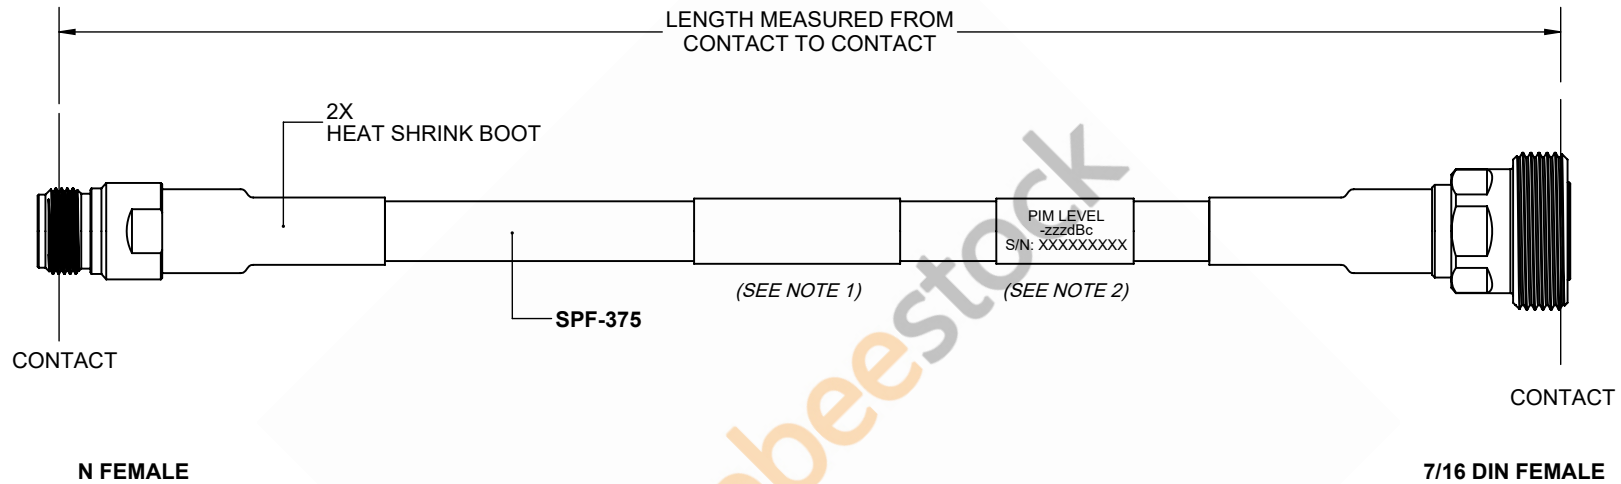

Fire Rated 7/16 DIN Female to N Female Low PIM Cable 100 CM Length Using SPF-375 Coax Using Times Microwave Parts

REVISIONS			
REV.	DESCRIPTION	DATE	APPROVED
A	INITIAL RELEASE	9/21/2021	A. GANWANI

NOTES:

1. CABLES 84" AND UNDER HAVE 1 LABEL CENTERED. CABLES OVER 84" HAVE 2 LABELS, ONE AT EACH END 12.0" FROM THE END OF THE CONNECTOR.
2. 6" FROM CABLE END 1 PLACE FOR ALL LENGTHS OF CABLE.

THESE COMMODITIES, TECHNOLOGY OR SOFTWARE WERE EXPORTED FROM THE UNITED STATES IN ACCORDANCE WITH THE EXPORT ADMINISTRATION REGULATIONS. DIVERSION CONTRARY TO U.S. LAW PROHIBITED.

UNLESS OTHERWISE SPECIFIED LEADING DIMENSIONS ARE INCHES DIMENSIONS IN [ ] ARE MILLIMETERS TOLERANCES: .X = ±.2 [ .508 ]      FRACTIONS ± 1/32 .XX = ±.02 [ .51 ]      ANGLES ± 1° .XXX = ±.005 [ .13 ] CABLE LENGTH (L) TOLERANCES: L ≤ 12 [305] = +1 [25] / -0 12 [305] < L ≤ 60 [1524] = +2 [51] / -0 60 [1524] < L ≤ 120 [3048] = +4 [102] / -0 120 [3048] < L ≤ 300 [7620] = +6 [152] / -0 300 [7620] < L = +5%L / -0 ALL DIMENSIONS SHOWN ARE FOR REFERENCE ONLY.		<p>8TH FLOOR, BUILDING 1, YONGFU SCIENCE AND TECHNOLOGY CENTER INDUSTRIAL PARK, NANZHA DISTRICT 5, HUMEN, 523900, DONGGUAN, GUANGDONG, CHINA WEBSITE: <a href="http://www.ebeestock.com">www.ebeestock.com</a> EMAIL: <a href="mailto:sales@ebeestock.com">sales@ebeestock.com</a></p>		THIRD-ANGLE PROJECTION  THE INFORMATION AND DESIGN IN THIS DOCUMENT IS THE PROPERTY OF EBEESTOCK CORPORATION ALL RIGHTS RESERVED. SHEET 1 OF 1 SCALE N/A	
SIZE	CAGE CODE	DRAWN BY	ITEM NO.	REV	
A	53919	K.DANG	ET16982	A	