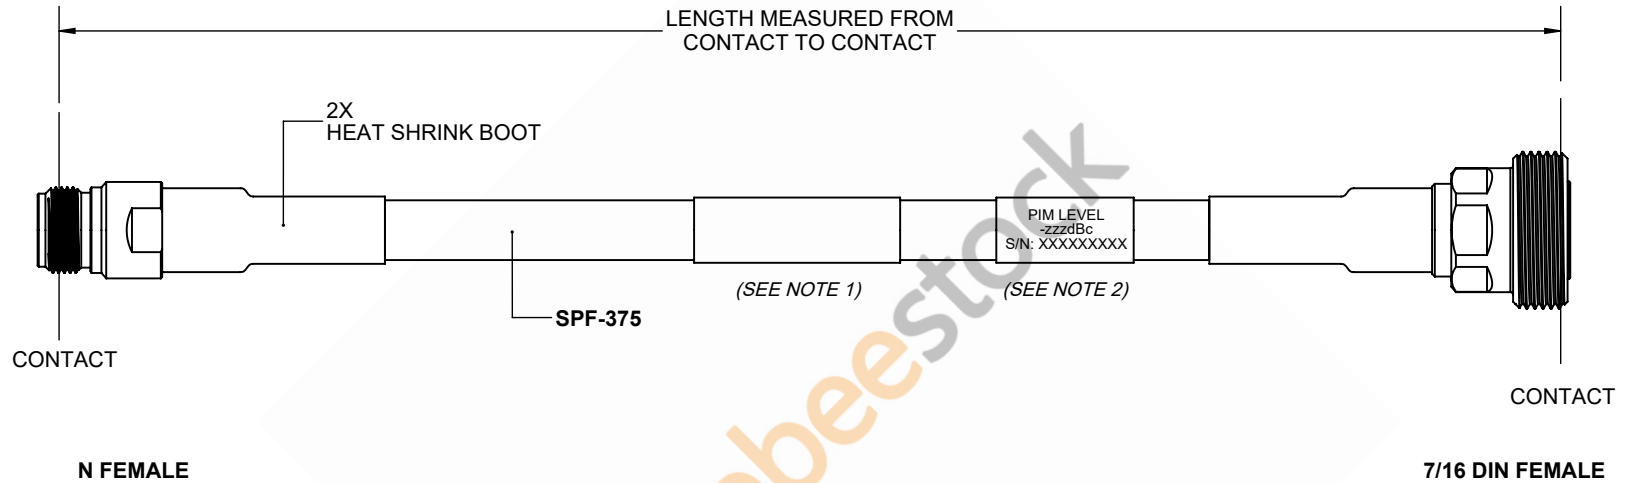

Fire Rated 7/16 DIN Female to N Female Low PIM Cable 200 CM Length Using SPF-375 Coax Using Times Microwave Parts

REVISIONS			
REV.	DESCRIPTION	DATE	APPROVED
A	INITIAL RELEASE	9/21/2021	A. GANWANI

NOTES:

1. CABLES 84" AND UNDER HAVE 1 LABEL CENTERED. CABLES OVER 84" HAVE 2 LABELS, ONE AT EACH END 12.0" FROM THE END OF THE CONNECTOR.
2. 6" FROM CABLE END 1 PLACE FOR ALL LENGTHS OF CABLE.

THESE COMMODITIES, TECHNOLOGY OR SOFTWARE WERE EXPORTED FROM THE UNITED STATES IN ACCORDANCE WITH THE EXPORT ADMINISTRATION REGULATIONS. DIVERSION CONTRARY TO U.S. LAW PROHIBITED.

UNLESS OTHERWISE SPECIFIED
LEADING DIMENSIONS ARE INCHES
DIMENSIONS IN [] ARE MILLIMETERS

TOLERANCES:

.X = ±.2	[.508]	FRACTIONS	
.XX = ±.02	[.51]		± 1/32
.XXX = ±.005	[.13]	ANGLES	± 1°

CABLE LENGTH (L) TOLERANCES:

L ≤ 12	[305]	= +1	[25]	/ -0
12 [305] < L ≤ 60	[1524]	= +2	[51]	/ -0
60 [1524] < L ≤ 120	[3048]	= +4	[102]	/ -0
120 [3048] < L ≤ 300	[7620]	= +6	[152]	/ -0
300 [7620] < L		= +5%	L	/ -0

ALL DIMENSIONS SHOWN
ARE FOR REFERENCE ONLY.