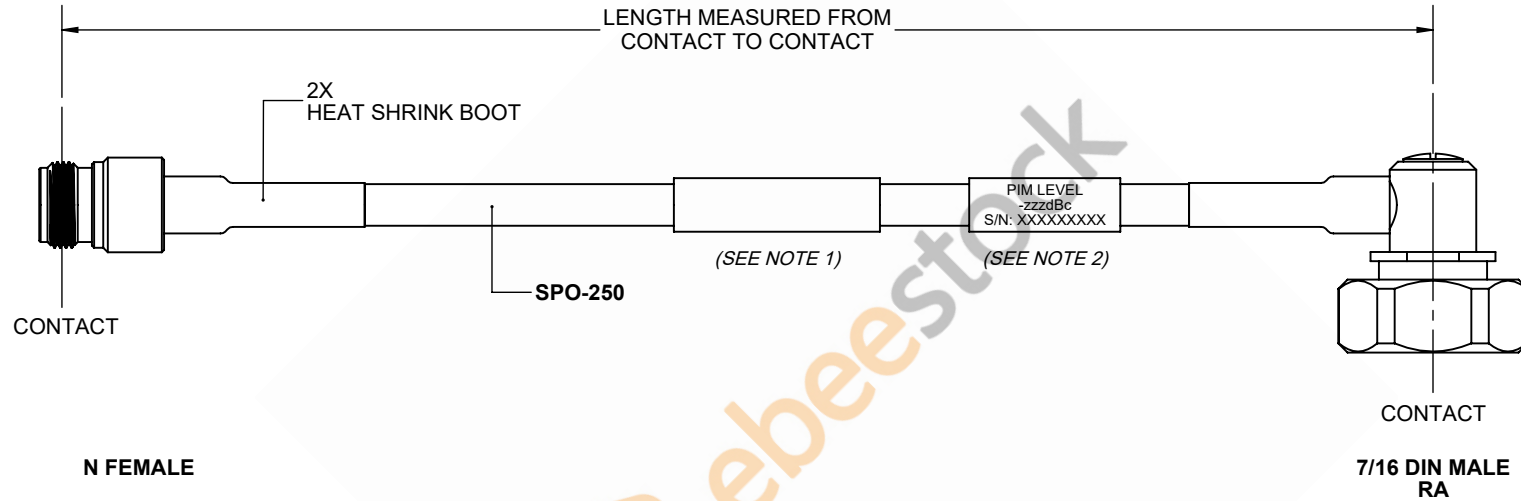

Outdoor Rated 7/16 DIN Male Right Angle to N Female Low PIM Cable 12 Inch Length Using SPO-250 Coax Using Times Microwave Parts

REVISIONS			
REV.	DESCRIPTION	DATE	APPROVED
A	INITIAL RELEASE	9/21/2021	A. GANWANI

NOTES:

- CABLES 84" AND UNDER HAVE 1 LABEL CENTERED. CABLES OVER 84" HAVE 2 LABELS, ONE AT EACH END 12.0" FROM THE END OF THE CONNECTOR.
- 6" FROM CABLE END 1 PLACE FOR ALL LENGTHS OF CABLE.

THESE COMMODITIES, TECHNOLOGY OR SOFTWARE WERE EXPORTED FROM THE UNITED STATES IN ACCORDANCE WITH THE EXPORT ADMINISTRATION REGULATIONS. DIVERSION CONTRARY TO U.S. LAW PROHIBITED.

UNLESS OTHERWISE SPECIFIED
LEADING DIMENSIONS ARE INCHES
DIMENSIONS IN [] ARE MILLIMETERS

TOLERANCES:

.X = ±.2	[.508]	FRACTIONS	
.XX = ±.02	[.51]		± 1/32
.XXX = ±.005	[.13]	ANGLES	± 1°

CABLE LENGTH (L) TOLERANCES:

L ≤ 12	[305]	= +1	[25] / -0
12 [305] < L ≤ 60	[1524]	= +2	[51] / -0
60 [1524] < L ≤ 120	[3048]	= +4	[102] / -0
120 [3048] < L ≤ 300	[7620]	= +6	[152] / -0
300 [7620] < L		= +5%	L / -0

ALL DIMENSIONS SHOWN
ARE FOR REFERENCE ONLY.