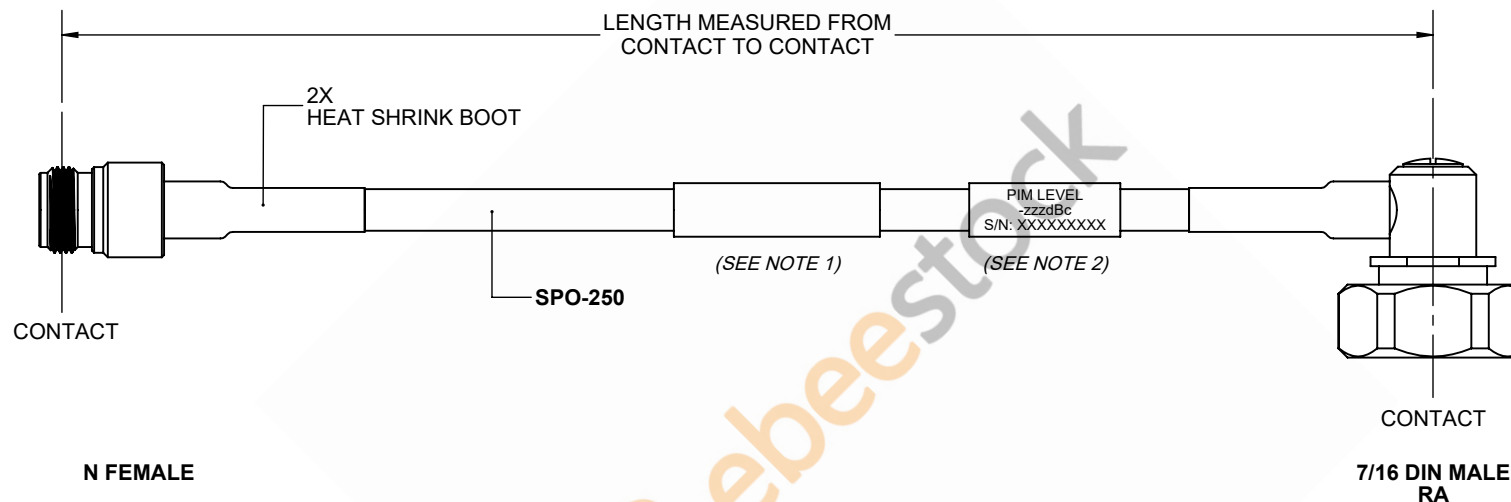

Outdoor Rated 7/16 DIN Male Right Angle to N Female Low PIM Cable 36 Inch Length Using SPO-250 Coax Using Times Microwave Parts

REVISIONS			
REV.	DESCRIPTION	DATE	APPROVED
A	INITIAL RELEASE	9/21/2021	A. GANWANI

NOTES:

1. CABLES 84" AND UNDER HAVE 1 LABEL CENTERED. CABLES OVER 84" HAVE 2 LABELS, ONE AT EACH END 12.0" FROM THE END OF THE CONNECTOR.
2. 6" FROM CABLE END 1 PLACE FOR ALL LENGTHS OF CABLE.

THESE COMMODITIES, TECHNOLOGY OR SOFTWARE WERE EXPORTED FROM THE UNITED STATES IN ACCORDANCE WITH THE EXPORT ADMINISTRATION REGULATIONS. DIVERSION CONTRARY TO U.S. LAW PROHIBITED.

UNLESS OTHERWISE SPECIFIED LEADING DIMENSIONS ARE INCHES DIMENSIONS IN [] ARE MILLIMETERS	
TOLERANCES:	
.X = ±.2 [.508]	FRACTIONS ± 1/32
.XX = ±.02 [.51]	ANGLES ± 1°
.XXX = ±.005 [.13]	
CABLE LENGTH (L) TOLERANCES:	
L ≤ 12 [305] = +1 [25] / -0	
12 [305] < L ≤ 60 [1524] = +2 [51] / -0	
60 [1524] < L ≤ 120 [3048] = +4 [102] / -0	
120 [3048] < L ≤ 300 [7620] = +6 [152] / -0	
300 [7620] < L = +5%L / -0	
ALL DIMENSIONS SHOWN ARE FOR REFERENCE ONLY.	