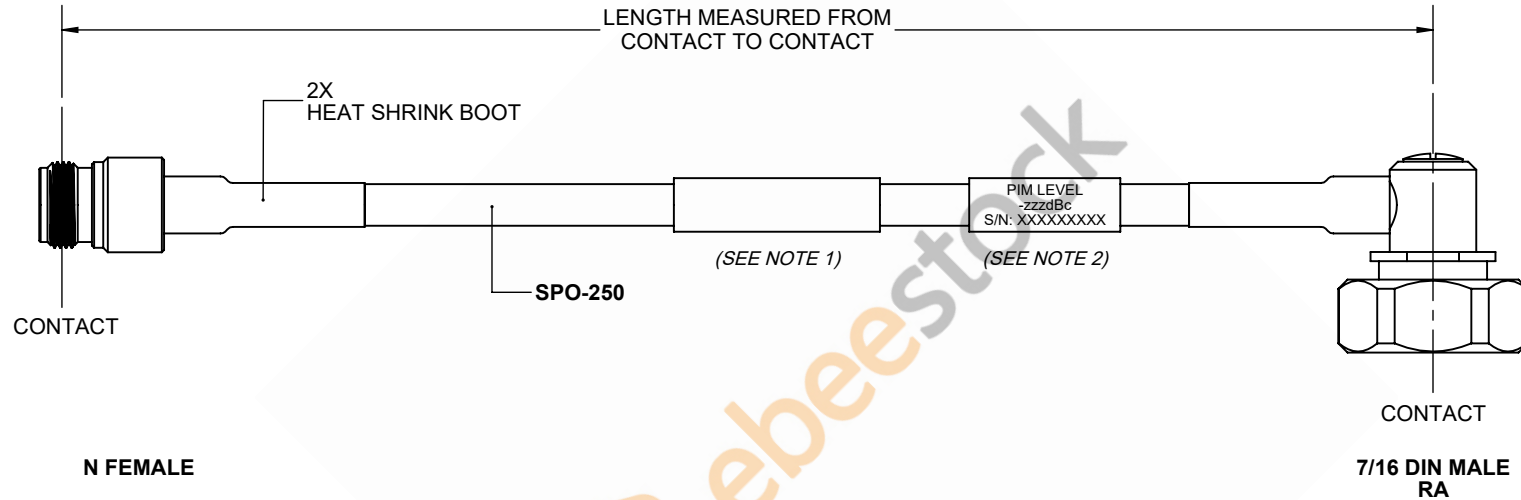

Outdoor Rated 7/16 DIN Male Right Angle to N Female Low PIM Cable 48 Inch Length Using SPO-250 Coax Using Times Microwave Parts

REVISIONS			
REV.	DESCRIPTION	DATE	APPROVED
A	INITIAL RELEASE	9/21/2021	A. GANWANI

NOTES:

1. CABLES 84" AND UNDER HAVE 1 LABEL CENTERED. CABLES OVER 84" HAVE 2 LABELS, ONE AT EACH END 12.0" FROM THE END OF THE CONNECTOR.
2. 6" FROM CABLE END 1 PLACE FOR ALL LENGTHS OF CABLE.

THESE COMMODITIES, TECHNOLOGY OR SOFTWARE WERE EXPORTED FROM THE UNITED STATES IN ACCORDANCE WITH THE EXPORT ADMINISTRATION REGULATIONS. DIVERSION CONTRARY TO U.S. LAW PROHIBITED.

UNLESS OTHERWISE SPECIFIED
LEADING DIMENSIONS ARE INCHES
DIMENSIONS IN [] ARE MILLIMETERS

TOLERANCES:

.X = ±.2	[.508]	FRACTIONS	
.XX = ±.02	[.51]		± 1/32
.XXX = ±.005	[.13]	ANGLES	± 1°

CABLE LENGTH (L) TOLERANCES:

L ≤ 12	[305]	= +1	[25]	/ -0
12 [305] < L ≤ 60	[1524]	= +2	[51]	/ -0
60 [1524] < L ≤ 120	[3048]	= +4	[102]	/ -0
120 [3048] < L ≤ 300	[7620]	= +6	[152]	/ -0
300 [7620] < L		= +5%	L	/ -0

ALL DIMENSIONS SHOWN
ARE FOR REFERENCE ONLY.