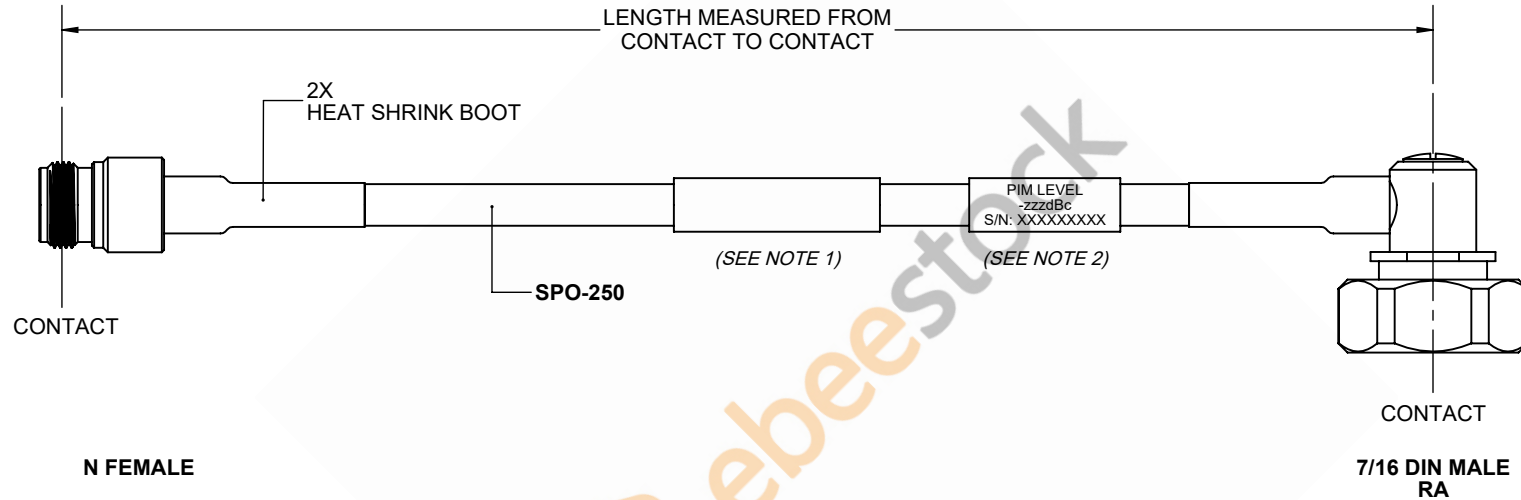

Outdoor Rated 7/16 DIN Male Right Angle to N Female Low PIM Cable 60 Inch Length Using SPO-250 Coax Using Times Microwave Parts

REVISIONS			
REV.	DESCRIPTION	DATE	APPROVED
A	INITIAL RELEASE	9/21/2021	A. GANWANI

NOTES:

1. CABLES 84" AND UNDER HAVE 1 LABEL CENTERED. CABLES OVER 84" HAVE 2 LABELS, ONE AT EACH END 12.0" FROM THE END OF THE CONNECTOR.
2. 6" FROM CABLE END 1 PLACE FOR ALL LENGTHS OF CABLE.

THESE COMMODITIES, TECHNOLOGY OR SOFTWARE WERE EXPORTED FROM THE UNITED STATES IN ACCORDANCE WITH THE EXPORT ADMINISTRATION REGULATIONS. DIVERSION CONTRARY TO U.S. LAW PROHIBITED.

UNLESS OTHERWISE SPECIFIED
LEADING DIMENSIONS ARE INCHES
DIMENSIONS IN [] ARE MILLIMETERS

TOLERANCES:

.X = ±.2 [5.08]	FRACTIONS
.XX = ±.02 [.51]	± 1/32
.XXX = ±.005 [.13]	ANGLES ± 1°

CABLE LENGTH (L) TOLERANCES:

L ≤ 12 [305]	= +1 [25] / -0
12 [305] < L ≤ 60 [1524]	= +2 [51] / -0
60 [1524] < L ≤ 120 [3048]	= +4 [102] / -0
120 [3048] < L ≤ 300 [7620]	= +6 [152] / -0
300 [7620] < L	= +5%L / -0

ALL DIMENSIONS SHOWN
ARE FOR REFERENCE ONLY.