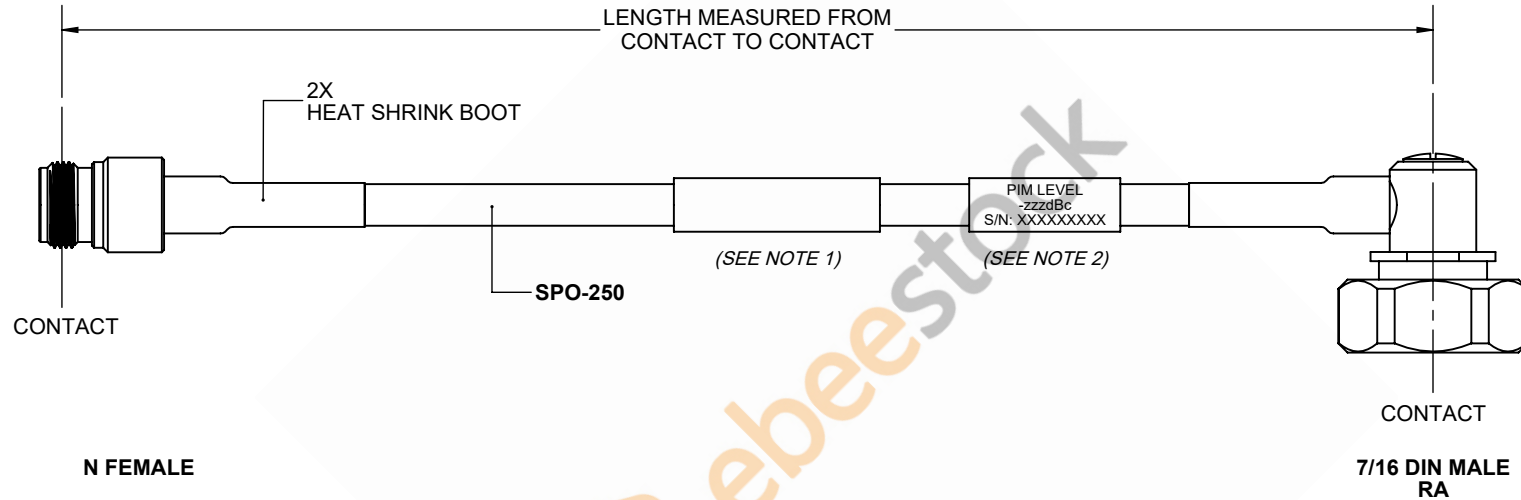

Outdoor Rated 7/16 DIN Male Right Angle to N Female Low PIM Cable 50 CM Length Using SPO-250 Coax Using Times Microwave Parts

REVISIONS			
REV.	DESCRIPTION	DATE	APPROVED
A	INITIAL RELEASE	9/21/2021	A. GANWANI

NOTES:

1. CABLES 84" AND UNDER HAVE 1 LABEL CENTERED. CABLES OVER 84" HAVE 2 LABELS, ONE AT EACH END 12.0" FROM THE END OF THE CONNECTOR.
2. 6" FROM CABLE END 1 PLACE FOR ALL LENGTHS OF CABLE.

THESE COMMODITIES, TECHNOLOGY OR SOFTWARE WERE EXPORTED FROM THE UNITED STATES IN ACCORDANCE WITH THE EXPORT ADMINISTRATION REGULATIONS. DIVERSION CONTRARY TO U.S. LAW PROHIBITED.

UNLESS OTHERWISE SPECIFIED
LEADING DIMENSIONS ARE INCHES
DIMENSIONS IN [] ARE MILLIMETERS

TOLERANCES:

.X = ±.2 [5.08]	FRACTIONS
.XX = ±.02 [.51]	± 1/32
.XXX = ±.005 [.13]	ANGLES ± 1°

CABLE LENGTH (L) TOLERANCES:

L ≤ 12 [305]	= +1 [25] / -0
12 [305] < L ≤ 60 [1524]	= +2 [51] / -0
60 [1524] < L ≤ 120 [3048]	= +4 [102] / -0
120 [3048] < L ≤ 300 [7620]	= +6 [152] / -0
300 [7620] < L	= +5%L / -0

ALL DIMENSIONS SHOWN
ARE FOR REFERENCE ONLY.