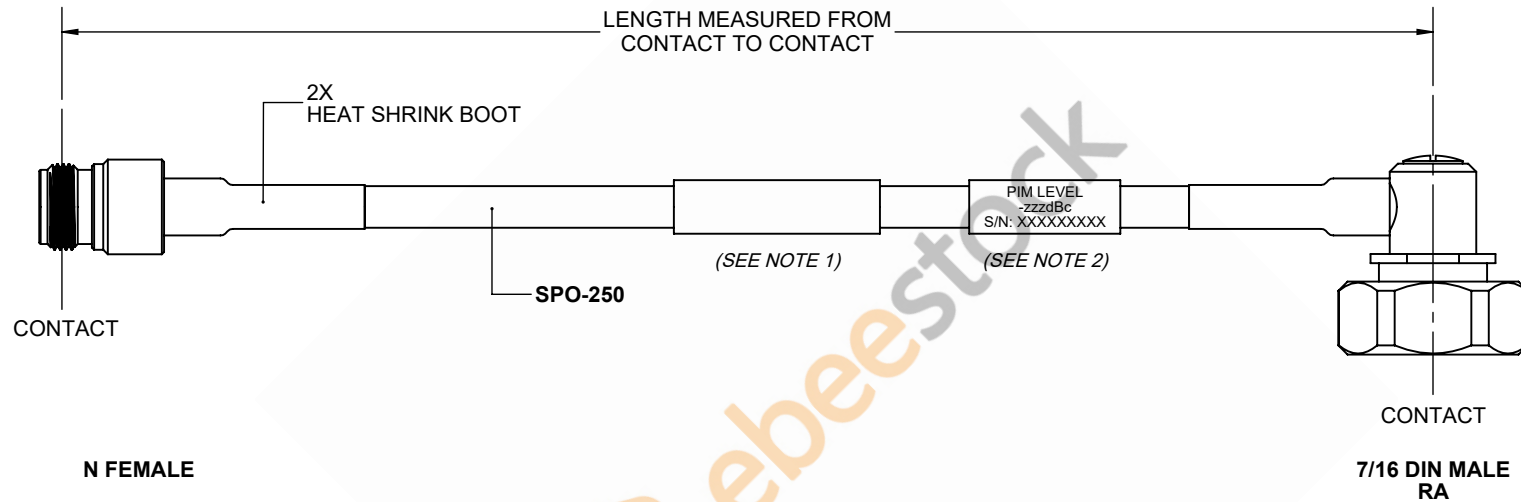

Outdoor Rated 7/16 DIN Male Right Angle to N Female Low PIM Cable 100 CM Length Using SPO-250 Coax Using Times Microwave Parts

REVISIONS			
REV.	DESCRIPTION	DATE	APPROVED
A	INITIAL RELEASE	9/21/2021	A. GANWANI

NOTES:

1. CABLES 84" AND UNDER HAVE 1 LABEL CENTERED. CABLES OVER 84" HAVE 2 LABELS, ONE AT EACH END 12.0" FROM THE END OF THE CONNECTOR.
2. 6" FROM CABLE END 1 PLACE FOR ALL LENGTHS OF CABLE.

THESE COMMODITIES, TECHNOLOGY OR SOFTWARE WERE EXPORTED FROM THE UNITED STATES IN ACCORDANCE WITH THE EXPORT ADMINISTRATION REGULATIONS. DIVERSION CONTRARY TO U.S. LAW PROHIBITED.

UNLESS OTHERWISE SPECIFIED
LEADING DIMENSIONS ARE INCHES
DIMENSIONS IN [] ARE MILLIMETERS

TOLERANCES:

.X = ±.2	[.508]	FRACTIONS	
.XX = ±.02	[.51]		± 1/32
.XXX = ±.005	[.13]	ANGLES	± 1°

CABLE LENGTH (L) TOLERANCES:

L ≤ 12	[305]	= +1	[25]	/ -0
12 [305] < L ≤ 60	[1524]	= +2	[51]	/ -0
60 [1524] < L ≤ 120	[3048]	= +4	[102]	/ -0
120 [3048] < L ≤ 300	[7620]	= +6	[152]	/ -0
300 [7620] < L		= +5%	L	/ -0

ALL DIMENSIONS SHOWN
ARE FOR REFERENCE ONLY.