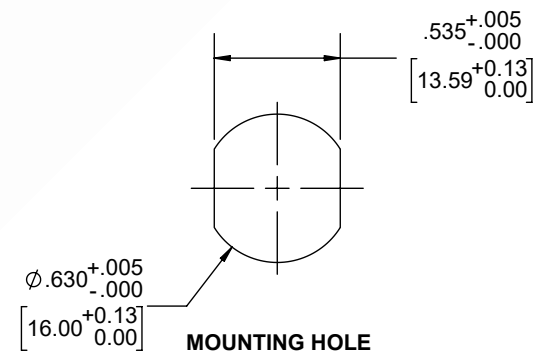

Outdoor Rated 7/16 DIN Male Right Angle to N Female Bulkhead Low PIM Cable 12 Inch Length Using SPO-250 Coax Using Times Microwave Parts

REVISIONS			
REV.	DESCRIPTION	DATE	APPROVED
A	INITIAL RELEASE	9/21/2021	A. GANWANI

NOTES:

1. CABLES 84" AND UNDER HAVE 1 LABEL CENTERED. CABLES OVER 84" HAVE 2 LABELS, ONE AT EACH END 12.0" FROM THE END OF THE CONNECTOR.
2. 6" FROM CABLE END 1 PLACE FOR ALL LENGTHS OF CABLE.

THESE COMMODITIES, TECHNOLOGY OR SOFTWARE WERE EXPORTED FROM THE UNITED STATES IN ACCORDANCE WITH THE EXPORT ADMINISTRATION REGULATIONS. DIVERSION CONTRARY TO U.S. LAW PROHIBITED.

UNLESS OTHERWISE SPECIFIED LEADING DIMENSIONS ARE INCHES DIMENSIONS IN [ ] ARE MILLIMETERS

TOLERANCES:

.X = ±.2 [5.08]	FRACTIONS ± 1/32
.XX = ±.02 [.51]	ANGLES ± 1°
.XXX = ±.005 [.13]	

CABLE LENGTH (L) TOLERANCES:

L ≤ 12 [305] = +1 [25] / -0
12 [305] < L ≤ 60 [1524] = +2 [51] / -0
60 [1524] < L ≤ 120 [3048] = +4 [102] / -0
120 [3048] < L ≤ 300 [7620] = +6 [152] / -0
300 [7620] < L = +5%L / -0

ALL DIMENSIONS SHOWN ARE FOR REFERENCE ONLY.