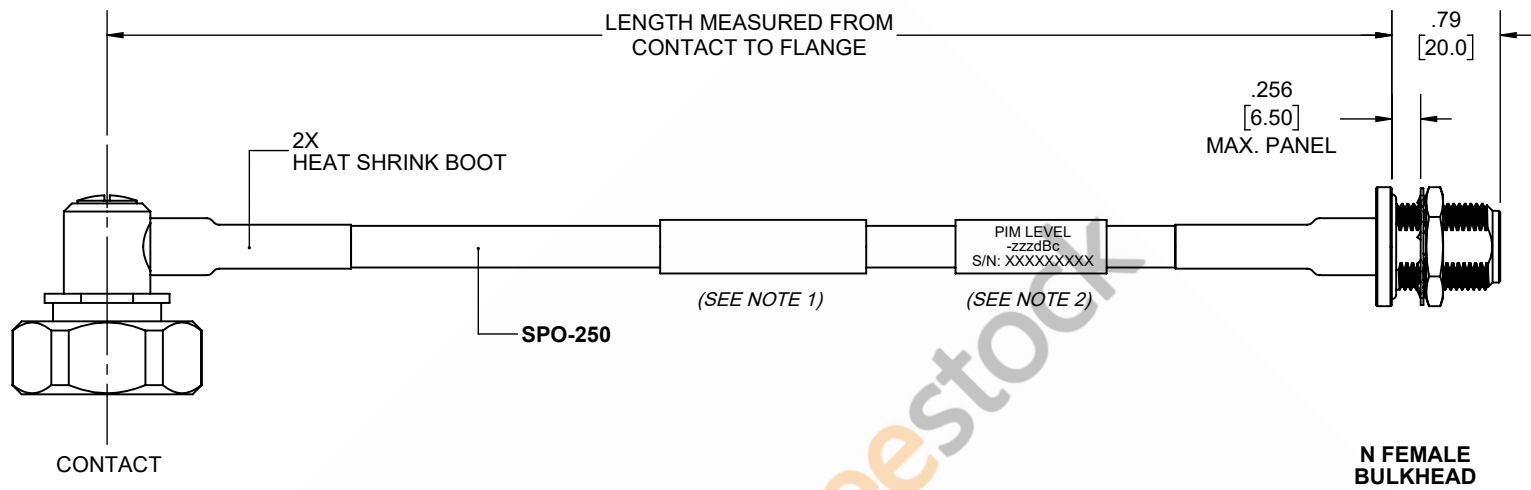

Outdoor Rated 7/16 DIN Male Right Angle to N Female Bulkhead Low PIM Cable 12 Inch Length Using SPO-250 Coax Using Times Microwave Parts

REVISIONS			
REV.	DESCRIPTION	DATE	APPROVED
A	INITIAL RELEASE	9/21/2021	A. GANWANI

NOTES:

1. CABLES 84" AND UNDER HAVE 1 LABEL CENTERED. CABLES OVER 84" HAVE 2 LABELS, ONE AT EACH END 12.0" FROM THE END OF THE CONNECTOR.
2. 6" FROM CABLE END 1 PLACE FOR ALL LENGTHS OF CABLE.

THESE COMMODITIES, TECHNOLOGY OR SOFTWARE WERE EXPORTED FROM THE UNITED STATES IN ACCORDANCE WITH THE EXPORT ADMINISTRATION REGULATIONS. DIVERSION CONTRARY TO U.S. LAW PROHIBITED.