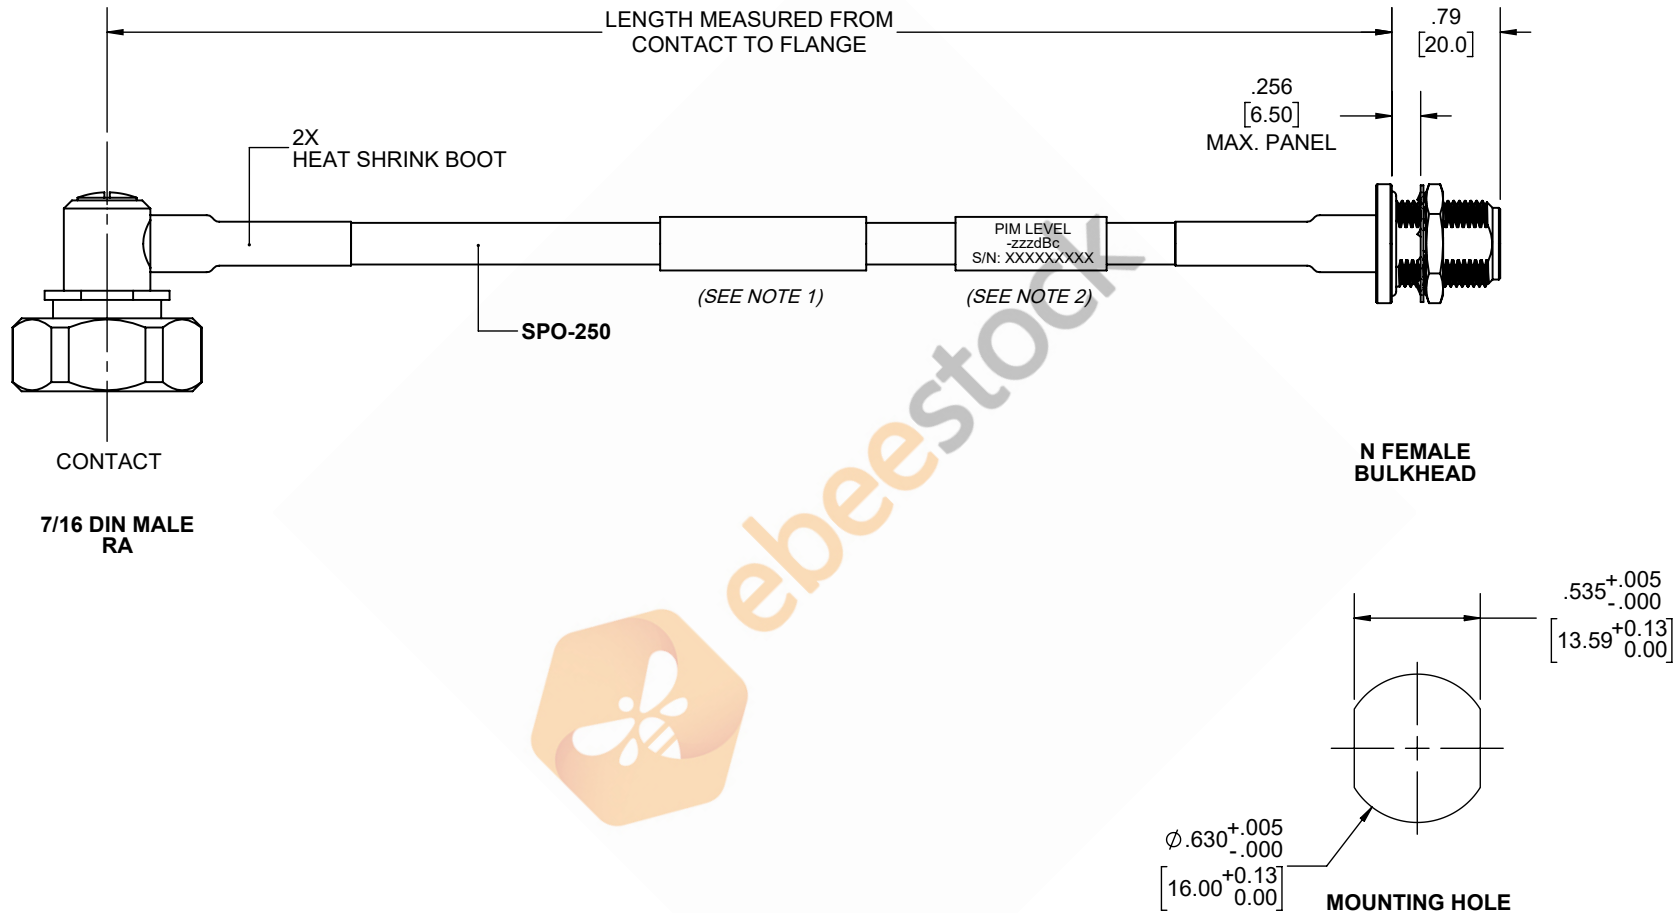

Outdoor Rated 7/16 DIN Male Right Angle to N Female Bulkhead Low PIM Cable 24 Inch Length Using SPO-250 Coax Using Times Microwave Parts

REVISIONS			
REV.	DESCRIPTION	DATE	APPROVED
A	INITIAL RELEASE	9/21/2021	A. GANWANI

NOTES:

1. CABLES 84" AND UNDER HAVE 1 LABEL CENTERED. CABLES OVER 84" HAVE 2 LABELS, ONE AT EACH END 12.0" FROM THE END OF THE CONNECTOR.
2. 6" FROM CABLE END 1 PLACE FOR ALL LENGTHS OF CABLE.

THESE COMMODITIES, TECHNOLOGY OR SOFTWARE WERE EXPORTED FROM THE UNITED STATES IN ACCORDANCE WITH THE EXPORT ADMINISTRATION REGULATIONS. DIVERSION CONTRARY TO U.S. LAW PROHIBITED.

UNLESS OTHERWISE SPECIFIED LEADING DIMENSIONS ARE INCHES DIMENSIONS IN [] ARE MILLIMETERS

TOLERANCES:

.X = ±.2 [5.08]	FRACTIONS ± 1/32
.XX = ±.02 [.51]	ANGLES ± 1°
.XXX = ±.005 [.13]	

CABLE LENGTH (L) TOLERANCES:

L ≤ 12 [305] = +1 [25] / -0
12 [305] < L ≤ 60 [1524] = +2 [51] / -0
60 [1524] < L ≤ 120 [3048] = +4 [102] / -0
120 [3048] < L ≤ 300 [7620] = +6 [152] / -0
300 [7620] < L = +5%L / -0

ALL DIMENSIONS SHOWN ARE FOR REFERENCE ONLY.