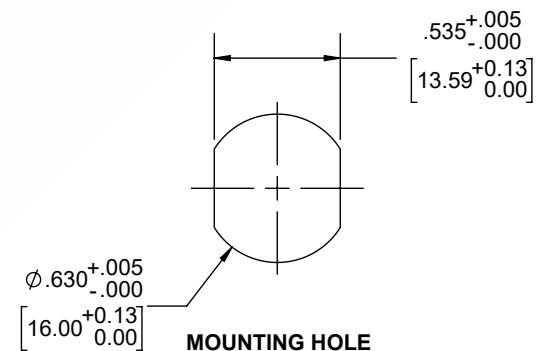

Outdoor Rated 7/16 DIN Male Right Angle to N Female Bulkhead Low PIM Cable 36 Inch Length Using SPO-250 Coax Using Times Microwave Parts

REVISIONS			
REV.	DESCRIPTION	DATE	APPROVED
A	INITIAL RELEASE	9/21/2021	A. GANWANI

NOTES:

1. CABLES 84" AND UNDER HAVE 1 LABEL CENTERED. CABLES OVER 84" HAVE 2 LABELS, ONE AT EACH END 12.0" FROM THE END OF THE CONNECTOR.
2. 6" FROM CABLE END 1 PLACE FOR ALL LENGTHS OF CABLE.

THESE COMMODITIES, TECHNOLOGY OR SOFTWARE WERE EXPORTED FROM THE UNITED STATES IN ACCORDANCE WITH THE EXPORT ADMINISTRATION REGULATIONS. DIVERSION CONTRARY TO U.S. LAW PROHIBITED.

UNLESS OTHERWISE SPECIFIED LEADING DIMENSIONS ARE INCHES DIMENSIONS IN [] ARE MILLIMETERS

TOLERANCES:

.X = ±.2 [5.08]	FRACTIONS ± 1/32
.XX = ±.02 [.51]	ANGLES ± 1°
.XXX = ±.005 [.13]	

CABLE LENGTH (L) TOLERANCES:

L ≤ 12 [305] = +1 [25] / -0
12 [305] < L ≤ 60 [1524] = +2 [51] / -0
60 [1524] < L ≤ 120 [3048] = +4 [102] / -0
120 [3048] < L ≤ 300 [7620] = +6 [152] / -0
300 [7620] < L = +5%L / -0

ALL DIMENSIONS SHOWN ARE FOR REFERENCE ONLY.