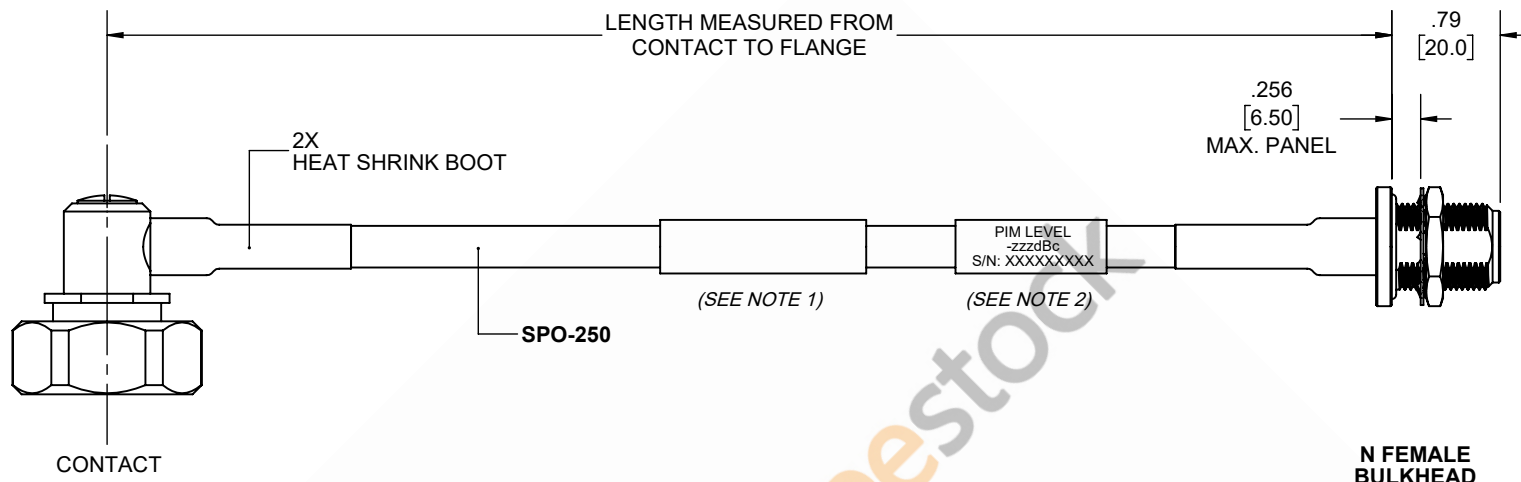

Outdoor Rated 7/16 DIN Male Right Angle to N Female Bulkhead Low PIM Cable 36 Inch Length Using SPO-250 Coax Using Times Microwave Parts

REVISIONS			
REV.	DESCRIPTION	DATE	APPROVED
A	INITIAL RELEASE	9/21/2021	A. GANWANI

NOTES:

1. CABLES 84" AND UNDER HAVE 1 LABEL CENTERED. CABLES OVER 84" HAVE 2 LABELS, ONE AT EACH END 12.0" FROM THE END OF THE CONNECTOR.
2. 6" FROM CABLE END 1 PLACE FOR ALL LENGTHS OF CABLE.

THESE COMMODITIES, TECHNOLOGY OR SOFTWARE WERE EXPORTED FROM THE UNITED STATES IN ACCORDANCE WITH THE EXPORT ADMINISTRATION REGULATIONS. DIVERSION CONTRARY TO U.S. LAW PROHIBITED.